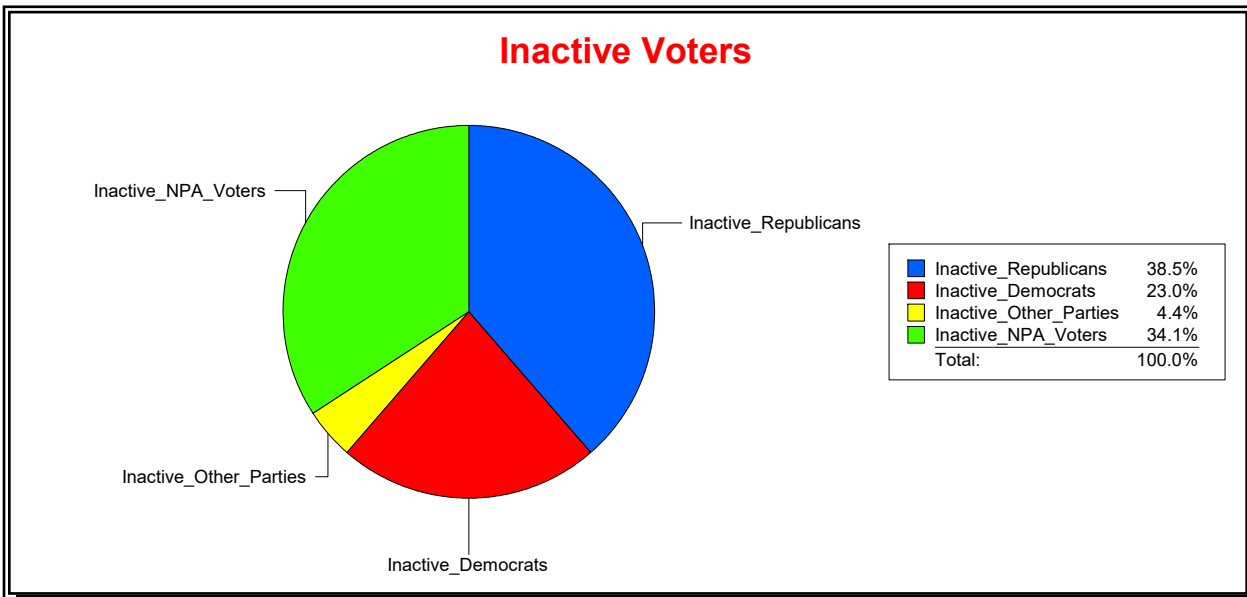

Date 2/1/2024

Time 07:32 AM

Graphs of District Registration

Active Registered Voters

Inactive Voters

District	Total	Dems	Reps	NonP	Other	Total	Dems	Reps	NonP	Other
LAKWOOD RANCH CDD	2,124	441	1,108	492	83	135	31	52	46	6