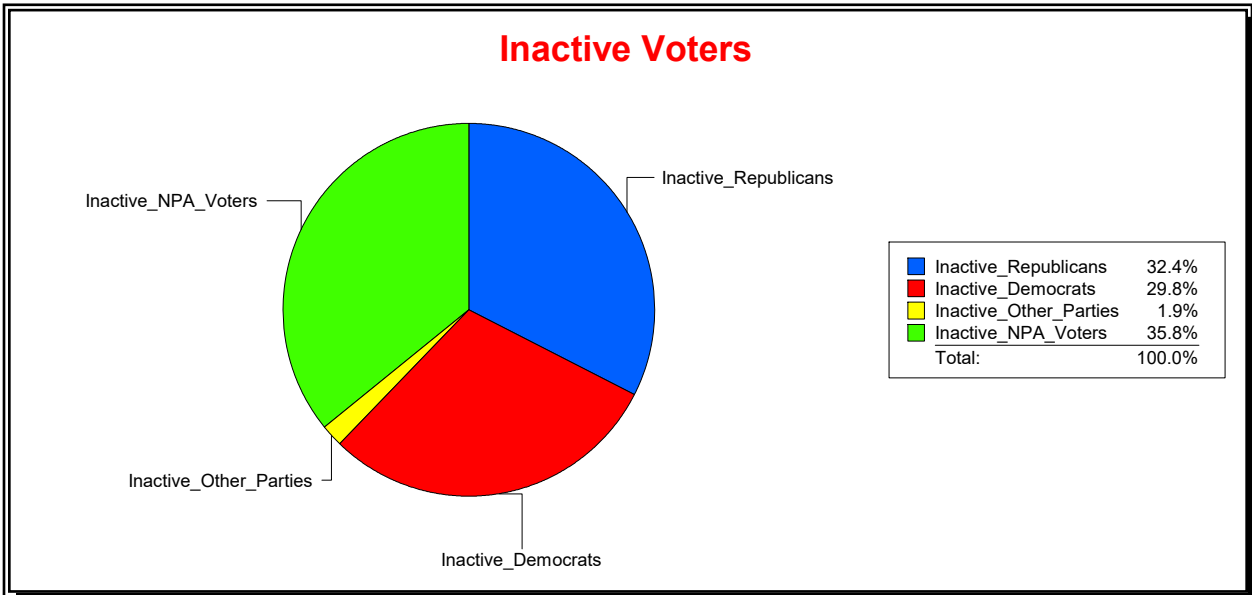

Ron Turner

Supervisor of Elections

Sarasota County, FL

Date 2/1/2024

Time 07:32 AM

Graphs of District Registration

Active Registered Voters

Inactive Voters

District	Total	Dems	Reps	NonP	Other	Total	Dems	Reps	NonP	Other
17TH CONGRESS DIST	323,650	88,016	149,540	78,281	7,813	55,046	16,425	17,855	19,700	1,066