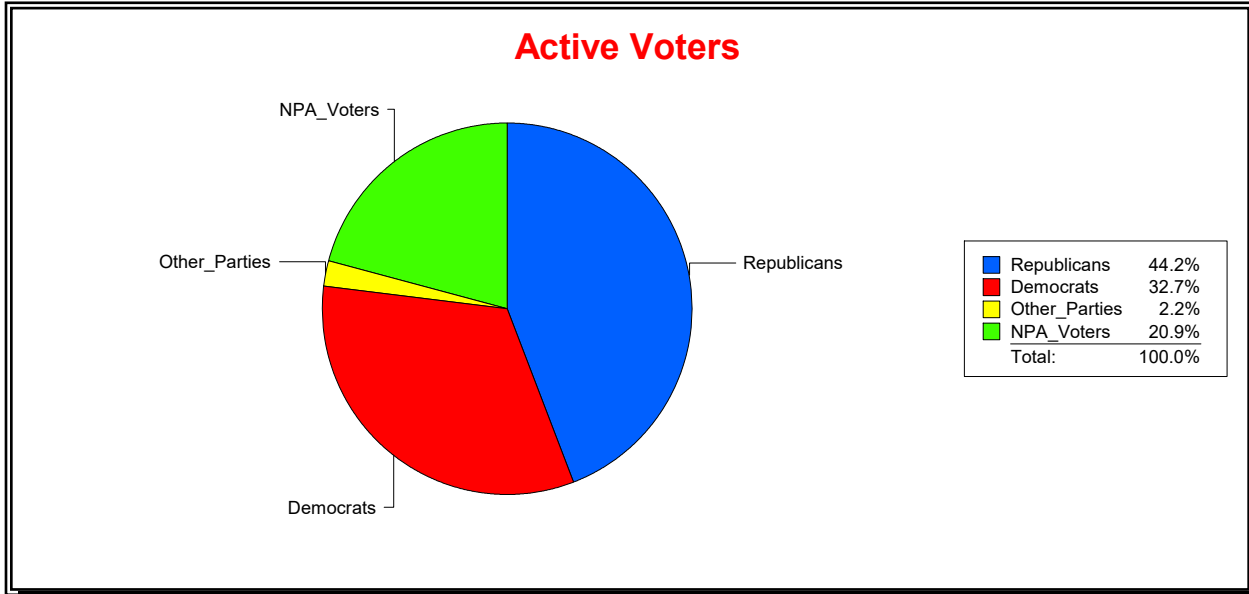

Date 2/1/2024

Time 07:32 AM

Graphs of District Registration

Active Registered Voters

Inactive Voters

District	Total	Dems	Reps	NonP	Other	Total	Dems	Reps	NonP	Other
LBK DISTRICT 2	1,267	414	560	265	28	144	43	61	40	0