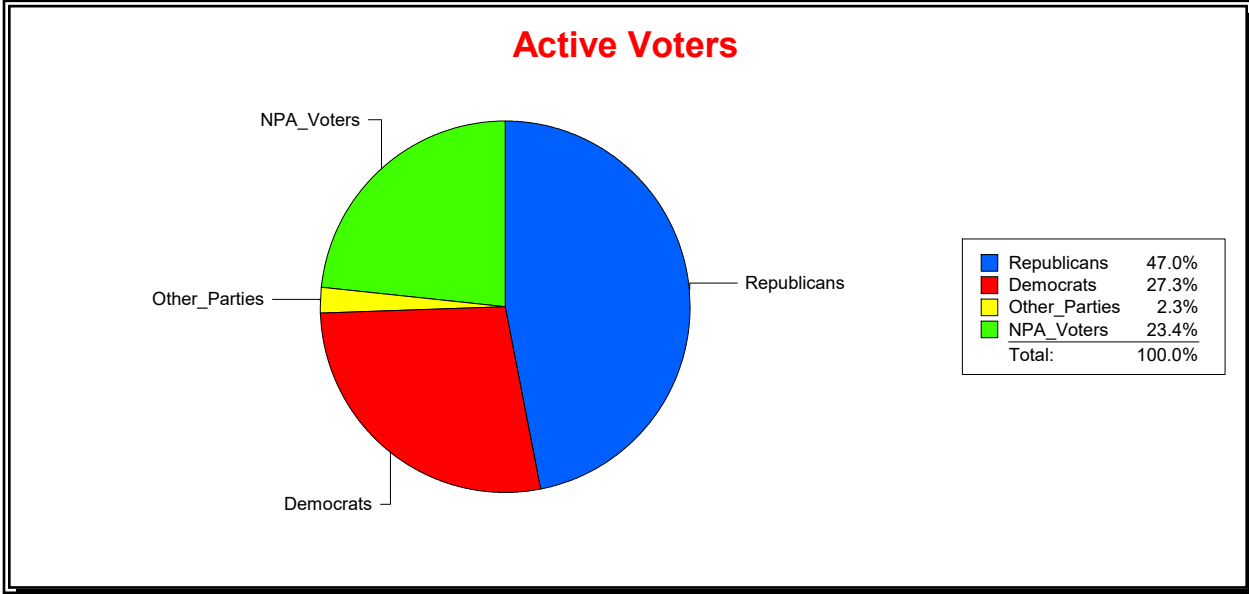

Ron Turner

Supervisor of Elections

Sarasota County, FL

Date 2/1/2024

Time 07:32 AM

Graphs of District Registration

Active Registered Voters

Inactive Voters

District	Total	Dems	Reps	NonP	Other	Total	Dems	Reps	NonP	Other
HOSPITAL BOARD CENTRAL	111,761	30,514	52,531	26,119	2,597	16,757	4,765	5,944	5,737	311