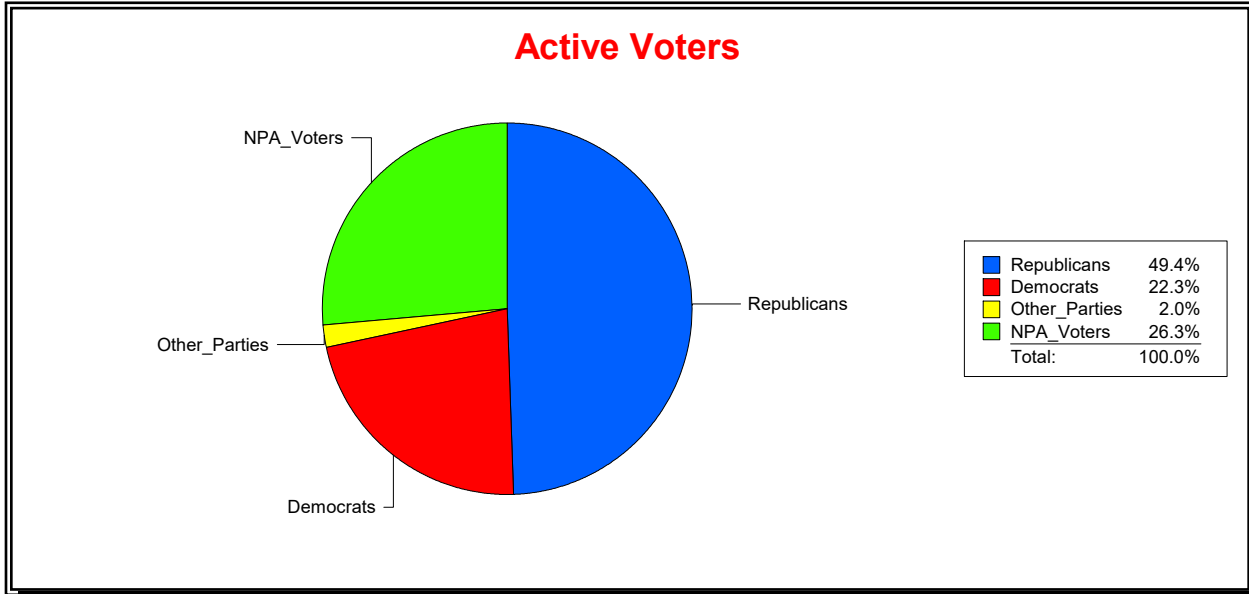

Ron Turner

Supervisor of Elections

Sarasota County, FL

Date 2/1/2024

Time 07:32 AM

Graphs of District Registration

Active Registered Voters

Inactive Voters

District	Total	Dems	Reps	NonP	Other	Total	Dems	Reps	NonP	Other
LAKESIDE PLANT CDD	834	186	412	219	17	118	28	39	49	2