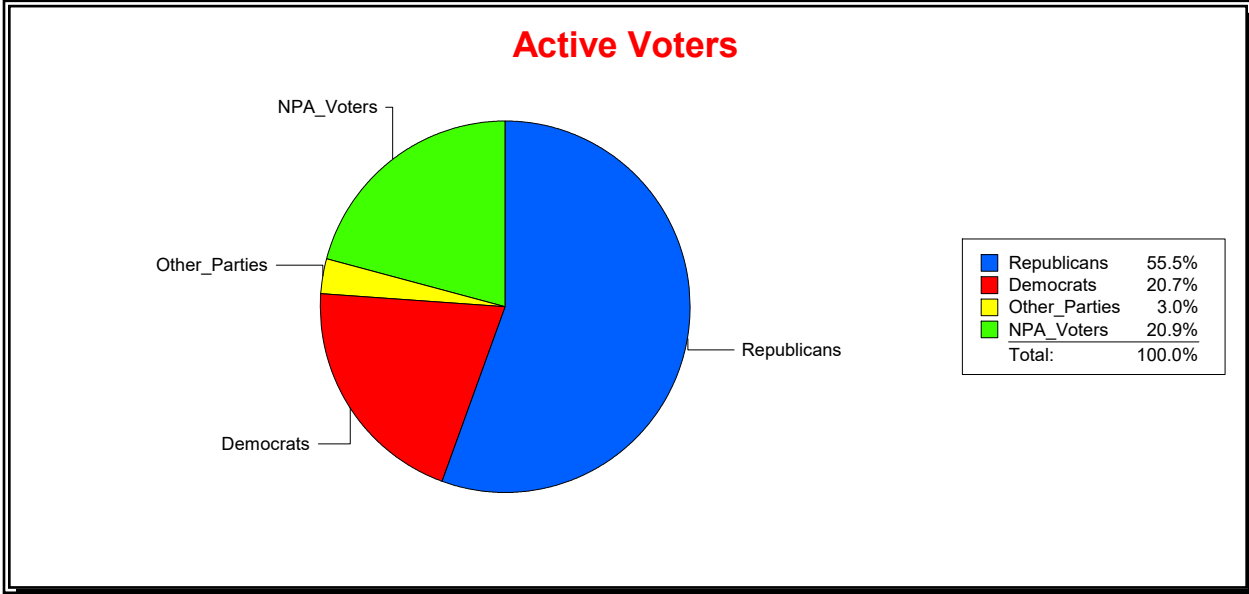

Date 2/1/2024

Time 07:32 AM

Graphs of District Registration

Active Registered Voters

Inactive Voters

District	Total	Dems	Reps	NonP	Other	Total	Dems	Reps	NonP	Other
LONGBOAT KEY 1	1,418	293	787	296	42	175	43	90	40	2