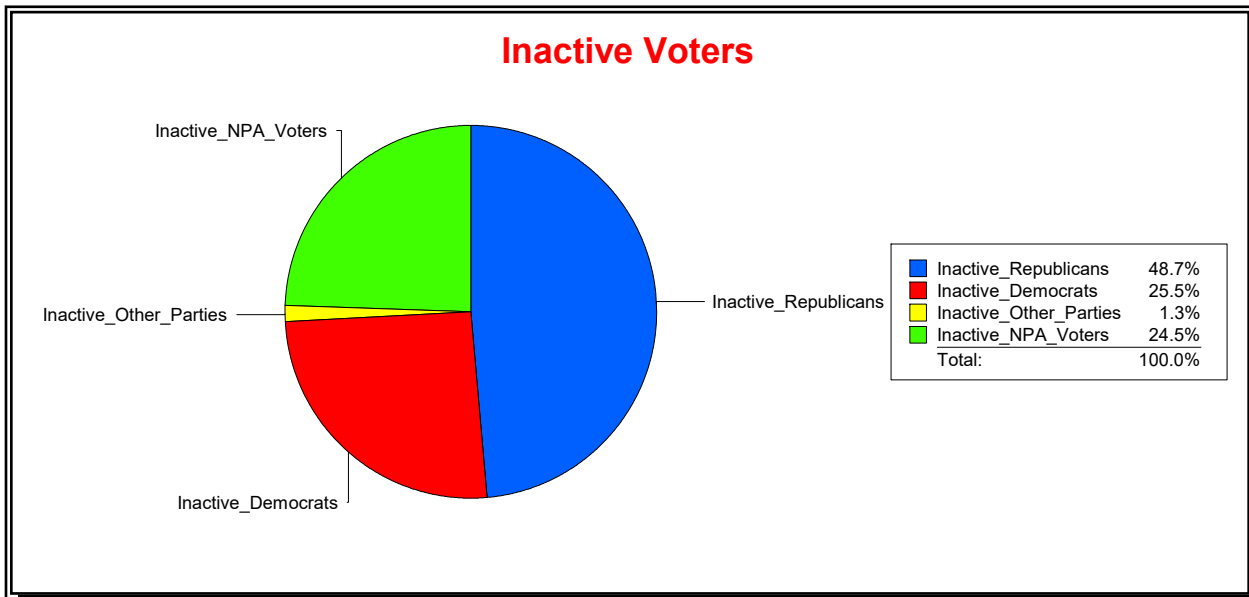

Ron Turner

Supervisor of Elections

Sarasota County, FL

Date 2/1/2024

Time 07:32 AM

Graphs of District Registration

Active Registered Voters

Inactive Voters

District	Total	Dems	Reps	NonP	Other	Total	Dems	Reps	NonP	Other
LONGBOAT KEY BEACH B	2,716	679	1,390	589	58	302	77	147	74	4