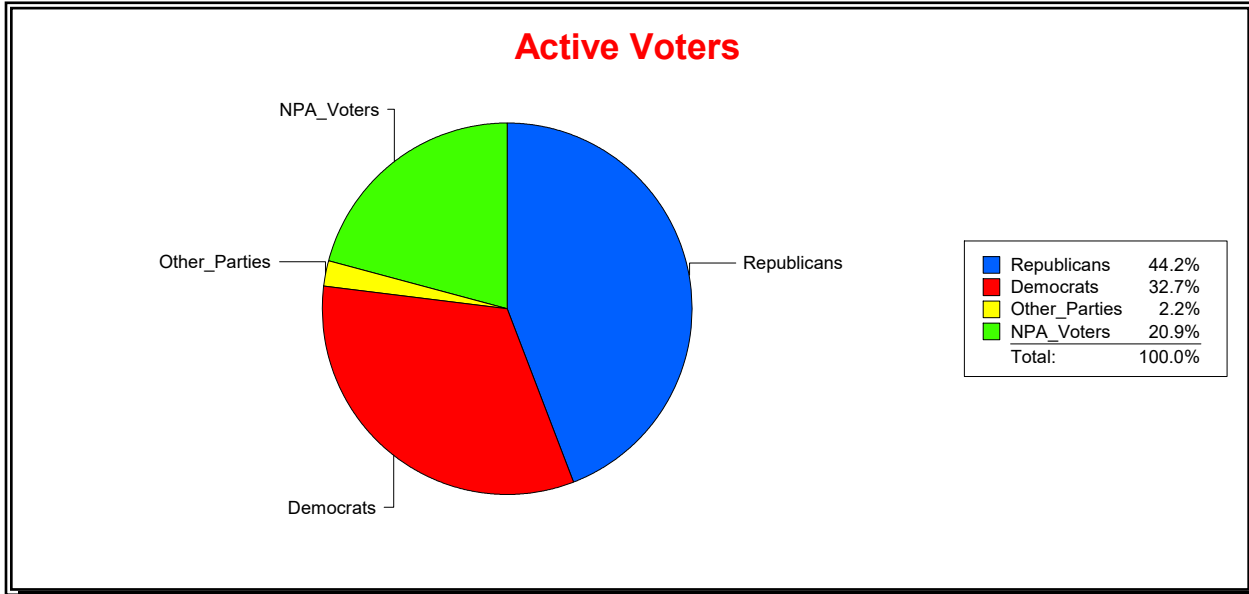

Ron Turner

Supervisor of Elections

Sarasota County, FL

Date 2/1/2024

Time 07:32 AM

Graphs of District Registration

Active Registered Voters

Inactive Voters

District	Total	Dems	Reps	NonP	Other	Total	Dems	Reps	NonP	Other
LONGBOAT KEY 2	1,267	414	560	265	28	144	43	61	40	0