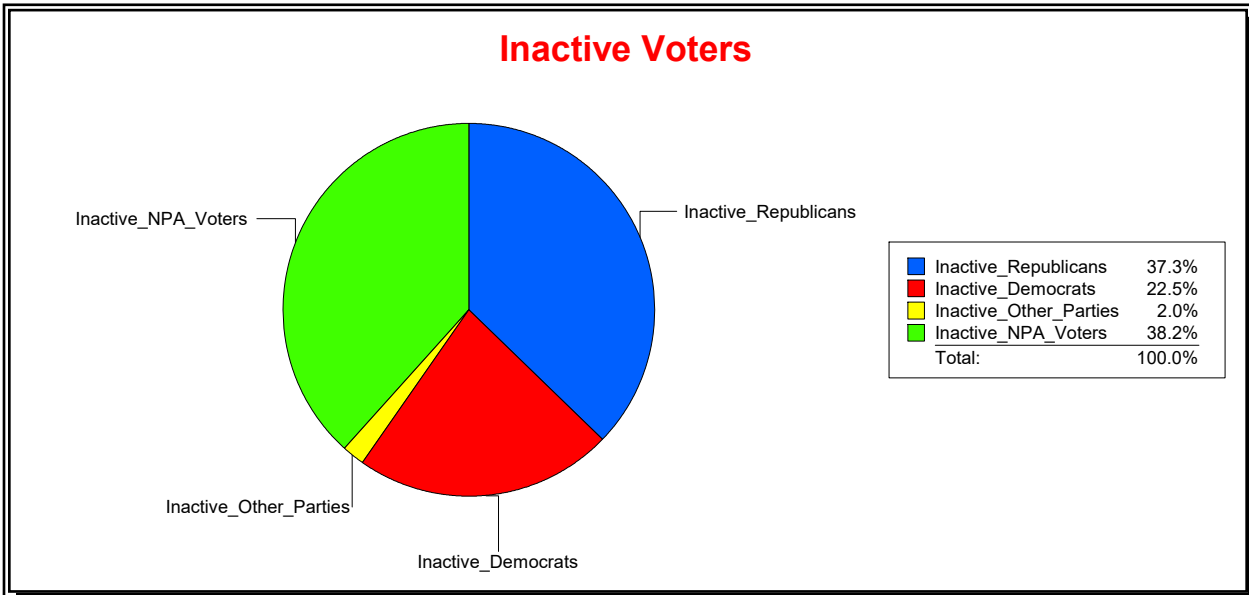

Ron Turner

Supervisor of Elections

Sarasota County, FL

Date 2/1/2024

Time 07:32 AM

Graphs of District Registration

Active Registered Voters

Inactive Voters

District	Total	Dems	Reps	NonP	Other	Total	Dems	Reps	NonP	Other
STONEYBROOK CDD	1,686	376	801	468	41	204	46	76	78	4