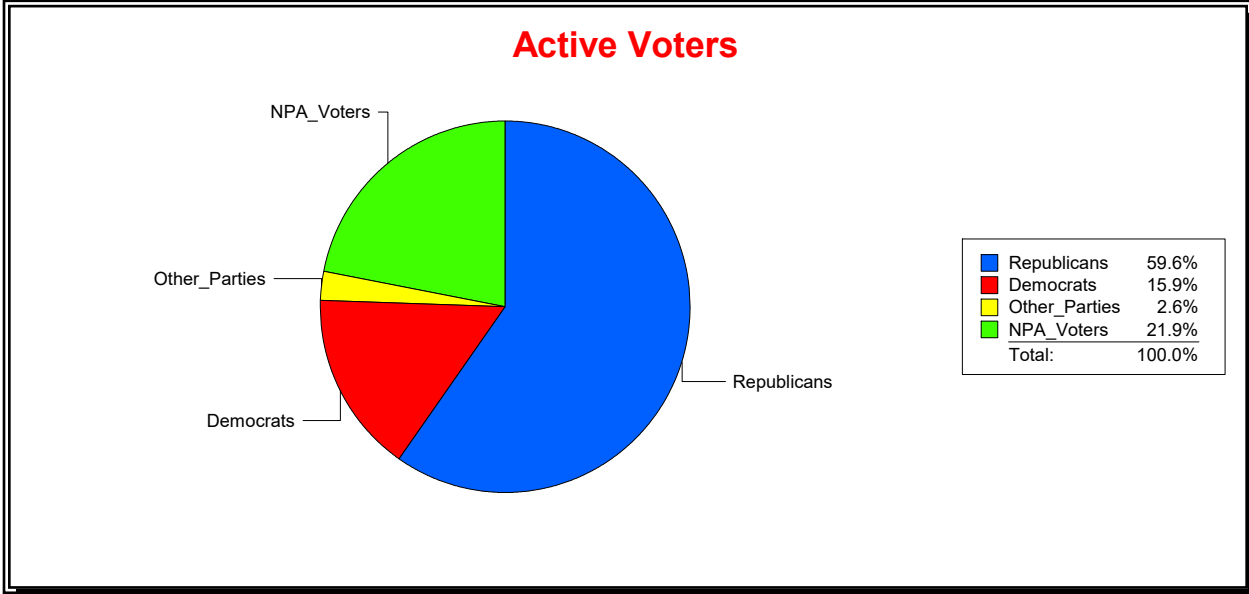

Date 2/1/2024

Time 07:32 AM

Graphs of District Registration

Active Registered Voters

Inactive Voters

District	Total	Dems	Reps	NonP	Other	Total	Dems	Reps	NonP	Other
TOSCANA ISLES CDD	1,223	194	729	268	32	40	7	21	12	0