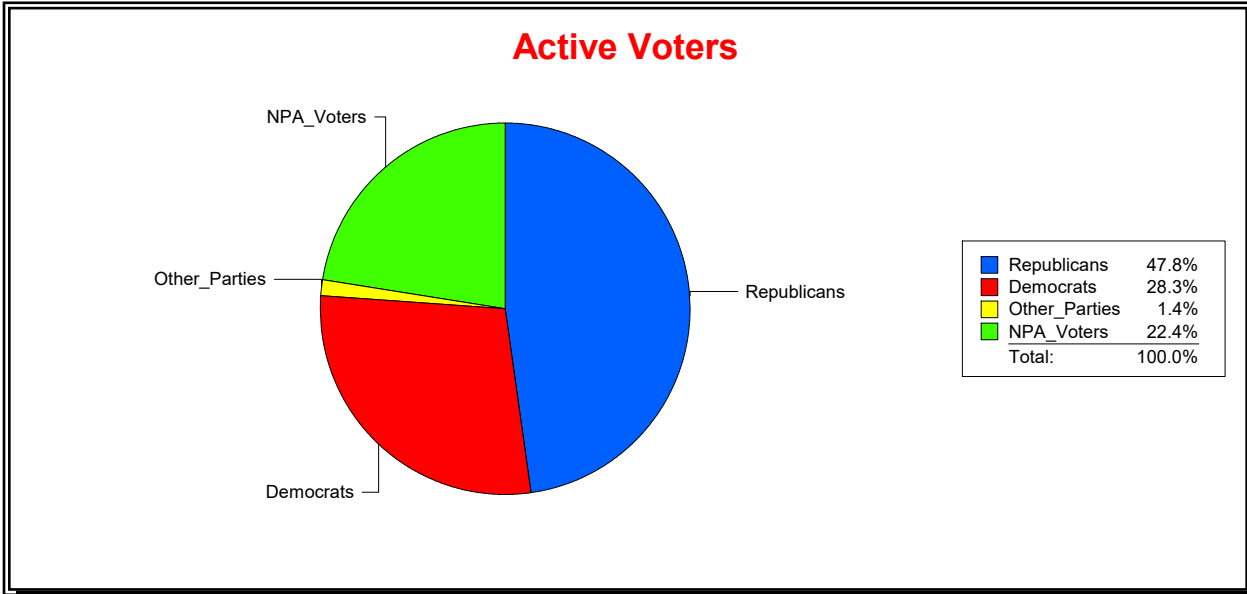

Ron Turner

Supervisor of Elections

Sarasota County, FL

Date 2/1/2024

Time 07:32 AM

Graphs of District Registration

Active Registered Voters

Inactive Voters

District	Total	Dems	Reps	NonP	Other	Total	Dems	Reps	NonP	Other
TRI-PAR PK & REC DIST	508	144	243	114	7	73	28	34	9	2