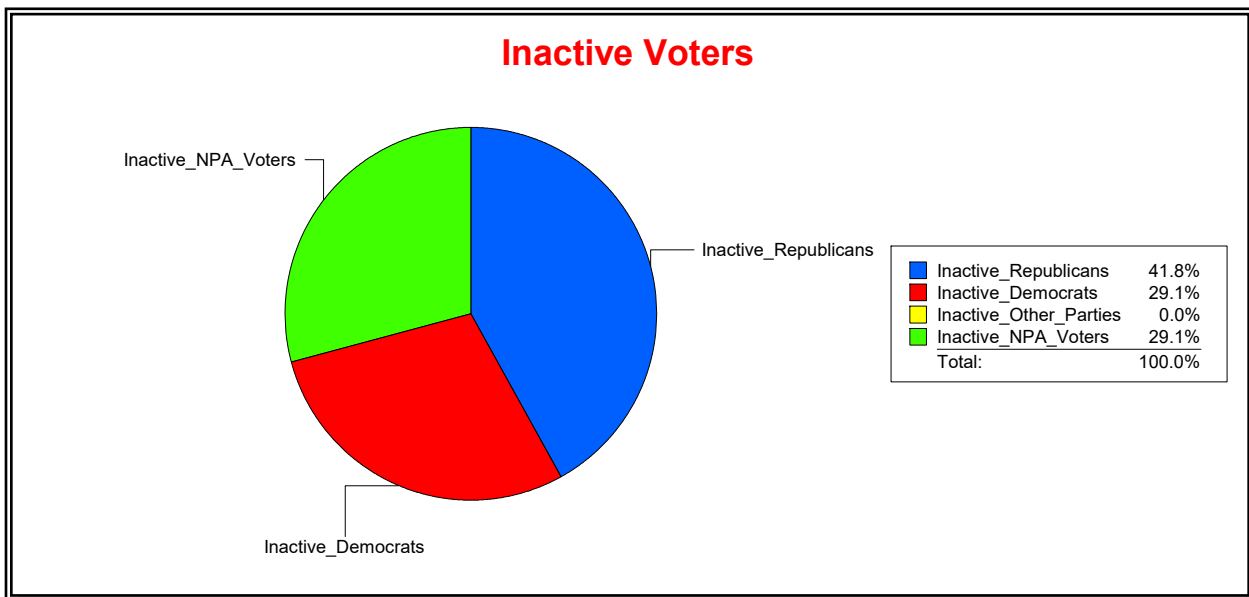

Ron Turner

Supervisor of Elections

Sarasota County, FL

Date 2/1/2024

Time 07:32 AM

Graphs of District Registration

Active Registered Voters

Inactive Voters

District	Total	Dems	Reps	NonP	Other	Total	Dems	Reps	NonP	Other
GOLDEN GATE POINT	341	93	157	81	10	55	16	23	16	0