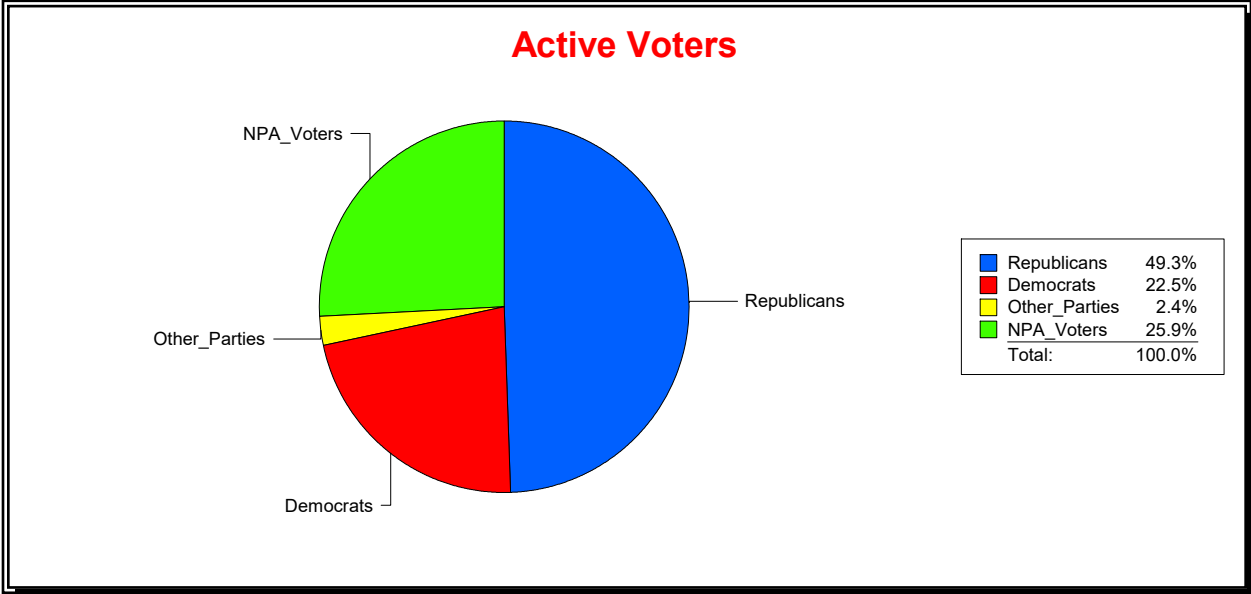

Ron Turner

Supervisor of Elections

Sarasota County, FL

Date 2/1/2024

Time 07:32 AM

Graphs of District Registration

Active Registered Voters

Inactive Voters

<u>District</u>	<u>Total</u>	<u>Dems</u>	<u>Reps</u>	<u>NonP</u>	<u>Other</u>	<u>Total</u>	<u>Dems</u>	<u>Reps</u>	<u>NonP</u>	<u>Other</u>
NORTH PORT 5	16,387	3,680	8,080	4,238	389	2,383	626	709	999	49