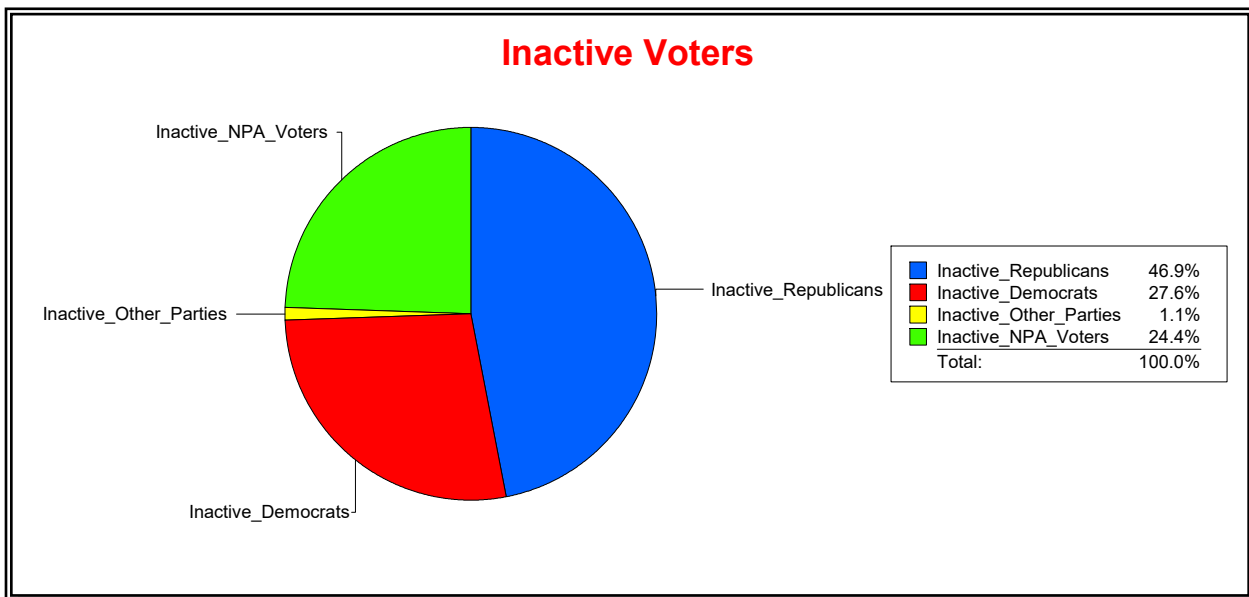

Ron Turner

Supervisor of Elections

Sarasota County, FL

Date 2/1/2024

Time 07:32 AM

Graphs of District Registration

Active Registered Voters

Inactive Voters

District	Total	Dems	Reps	NonP	Other	Total	Dems	Reps	NonP	Other
LONGBOAT KEY	4,452	1,154	2,248	948	102	544	150	255	133	6

Ron Turner

Supervisor of Elections

Sarasota County, FL

Date 2/1/2024

Time 07:32 AM

Graphs of District Registration