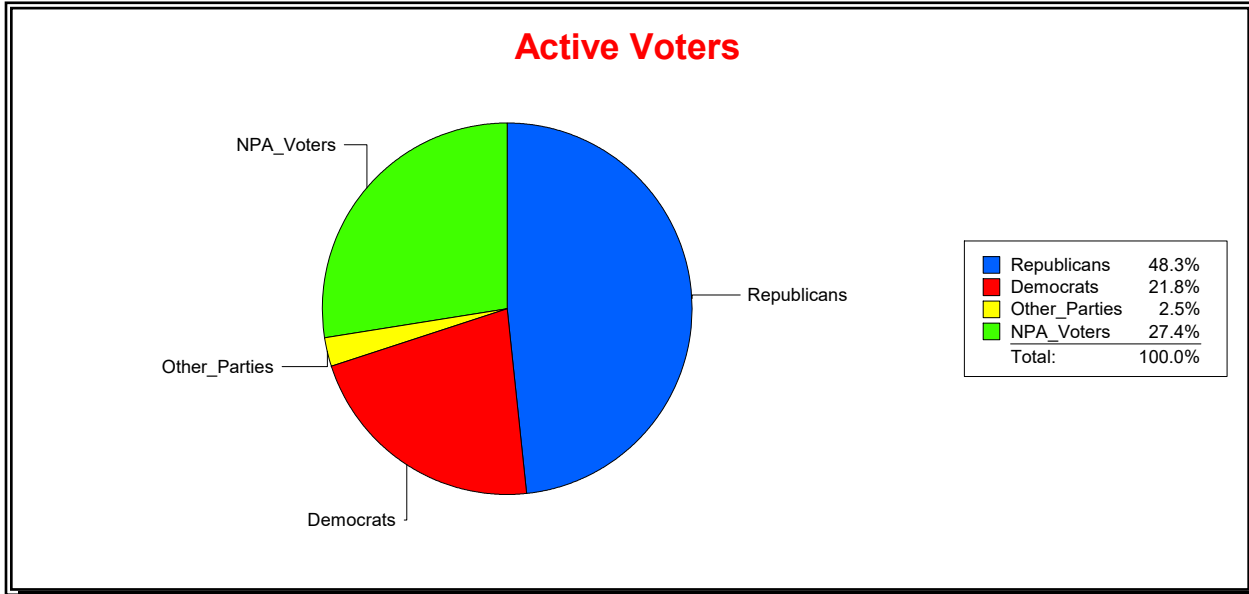

Ron Turner

Supervisor of Elections

Sarasota County, FL

Date 2/1/2024

Time 07:32 AM

Graphs of District Registration

Active Registered Voters

Inactive Voters

<u>District</u>	<u>Total</u>	<u>Dems</u>	<u>Reps</u>	<u>NonP</u>	<u>Other</u>	<u>Total</u>	<u>Dems</u>	<u>Reps</u>	<u>NonP</u>	<u>Other</u>
NORTH PORT DIST 1	9,829	2,140	4,745	2,696	248	1,862	485	553	778	46