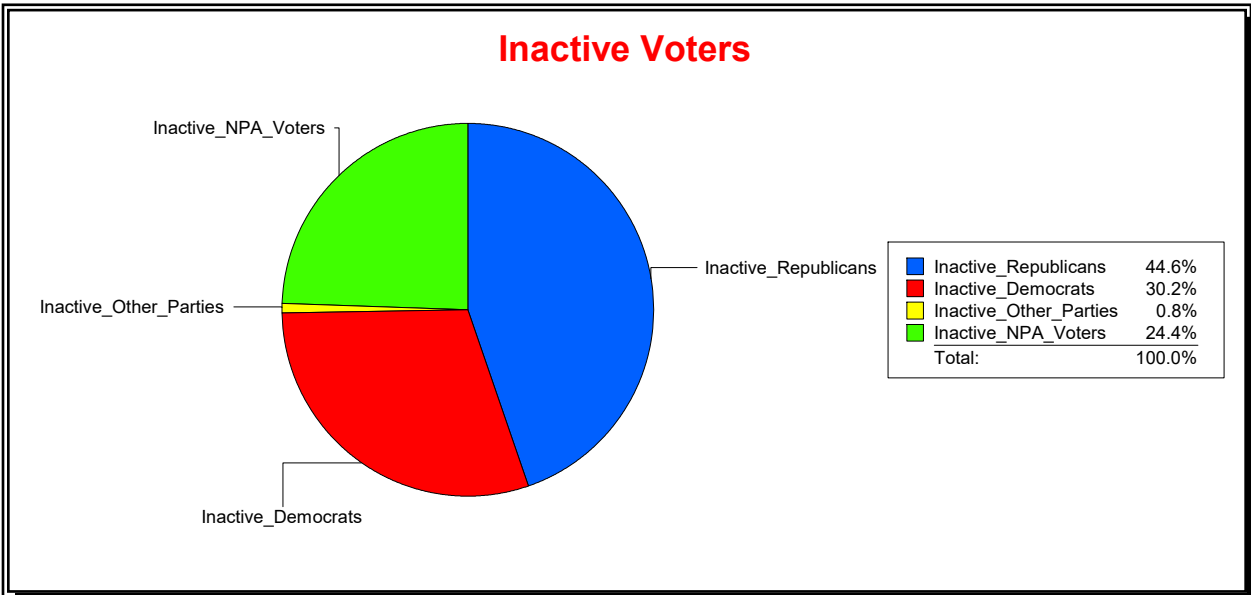

Ron Turner

Supervisor of Elections

Sarasota County, FL

Date 2/1/2024

Time 07:32 AM

Graphs of District Registration

Active Registered Voters

Inactive Voters

District	Total	Dems	Reps	NonP	Other	Total	Dems	Reps	NonP	Other
LONGBOAT KEY BEACH A	1,736	475	858	359	44	242	73	108	59	2