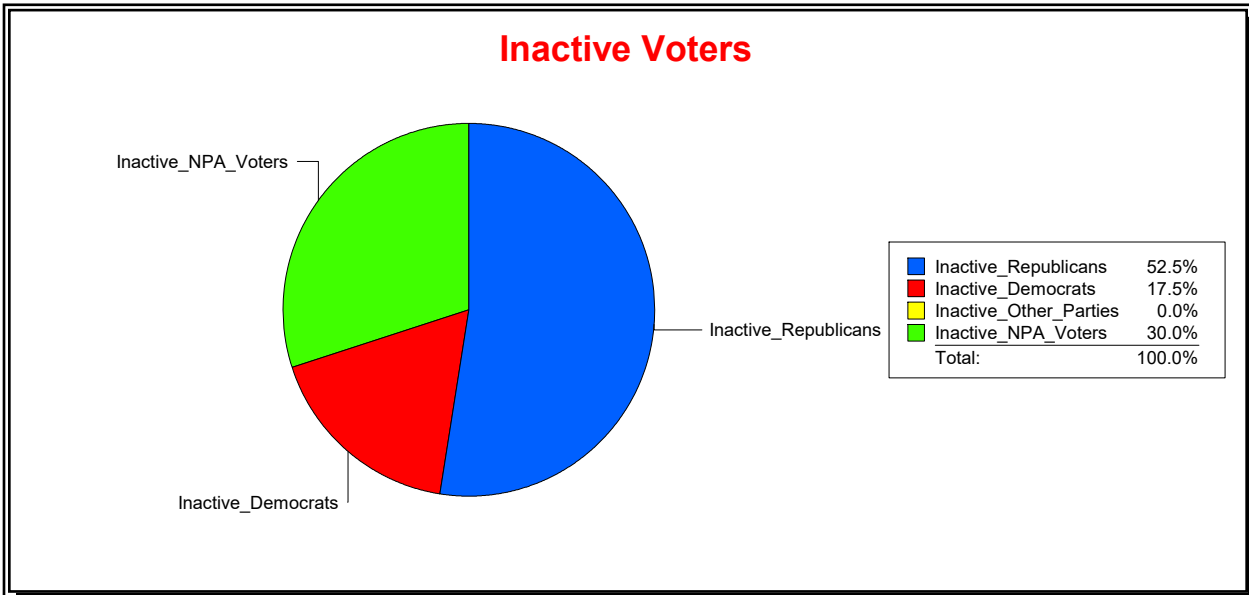

Date 2/1/2024

Time 07:32 AM

Graphs of District Registration

Active Registered Voters

Inactive Voters

District	Total	Dems	Reps	NonP	Other	Total	Dems	Reps	NonP	Other
TOSCANA ISLES CDD	1,223	194	729	268	32	40	7	21	12	0