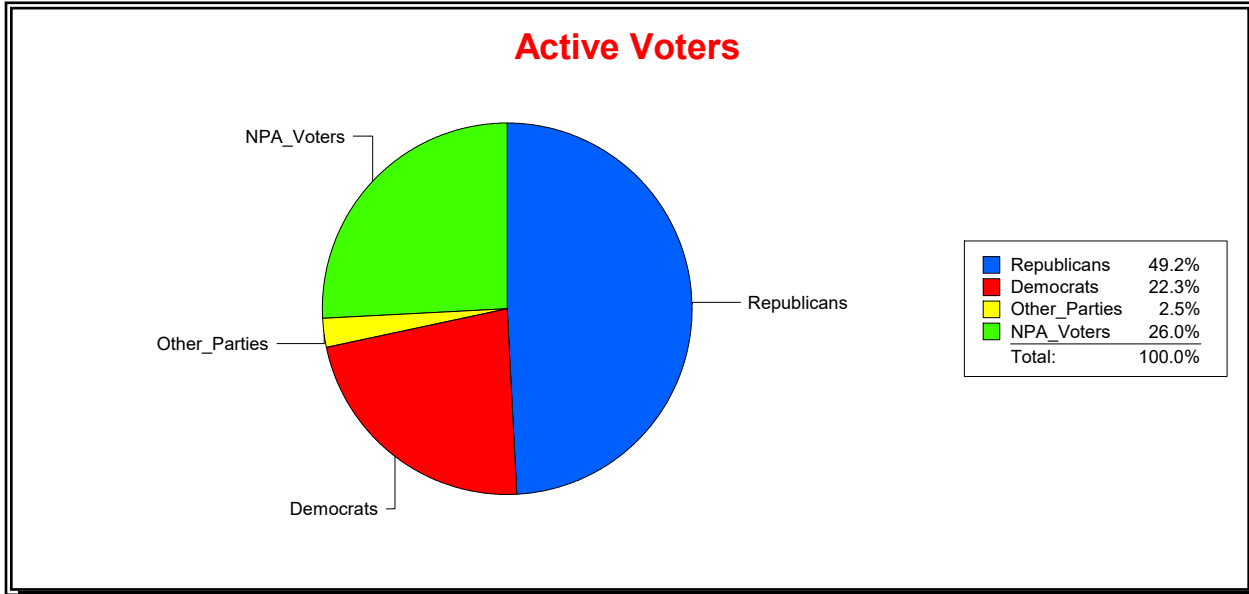

Ron Turner

Supervisor of Elections

Sarasota County, FL

Date 2/1/2024

Time 07:32 AM

Graphs of District Registration

Active Registered Voters

Inactive Voters

District	Total	Dems	Reps	NonP	Other	Total	Dems	Reps	NonP	Other
SCHOOL DIST 5	68,431	15,293	33,678	17,773	1,687	11,067	2,801	3,615	4,420	231