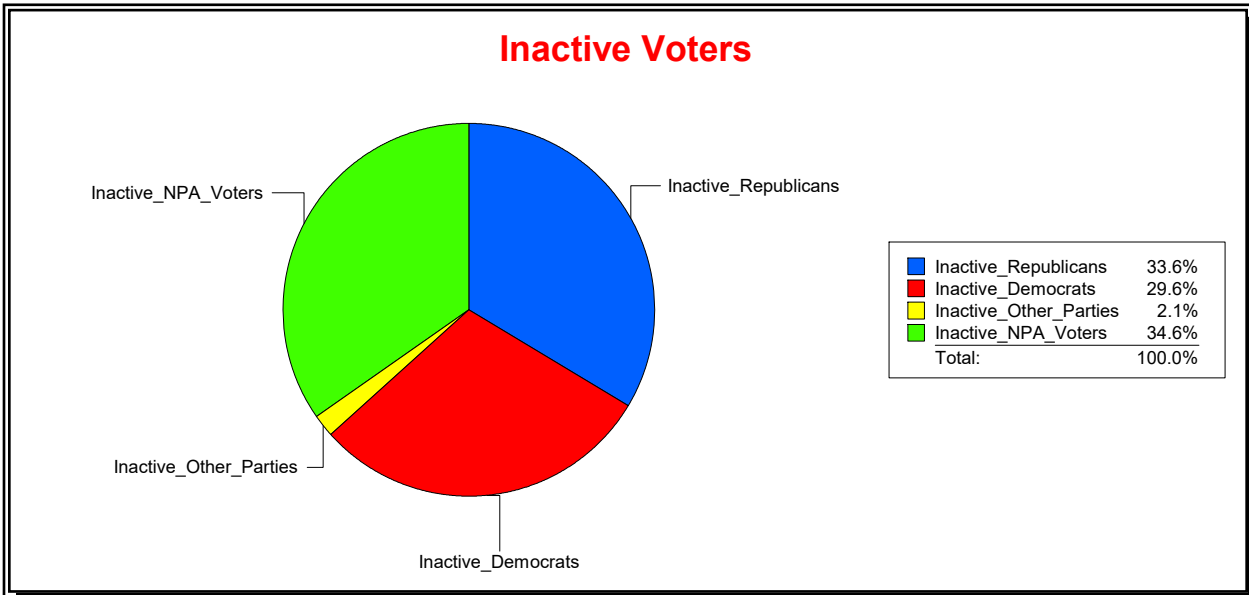

Ron Turner

Supervisor of Elections

Sarasota County, FL

Date 2/1/2024

Time 07:32 AM

Graphs of District Registration

Active Registered Voters

Inactive Voters

District	Total	Dems	Reps	NonP	Other	Total	Dems	Reps	NonP	Other
SCHOOL DIST 4	63,532	17,302	29,915	14,700	1,615	10,700	3,171	3,600	3,707	222