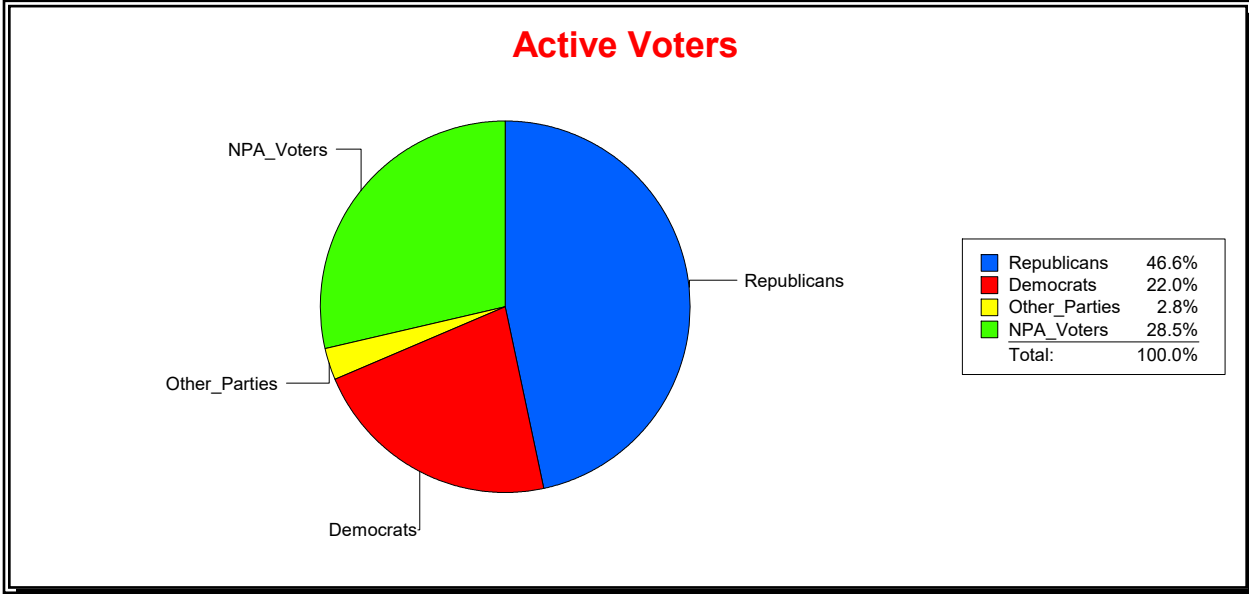

Ron Turner

Supervisor of Elections

Sarasota County, FL

Date 2/1/2024

Time 07:32 AM

Graphs of District Registration

Active Registered Voters

Inactive Voters

District	Total	Dems	Reps	NonP	Other	Total	Dems	Reps	NonP	Other
NORTH PORT DIST 3	9,233	2,034	4,307	2,632	260	2,049	507	605	897	40