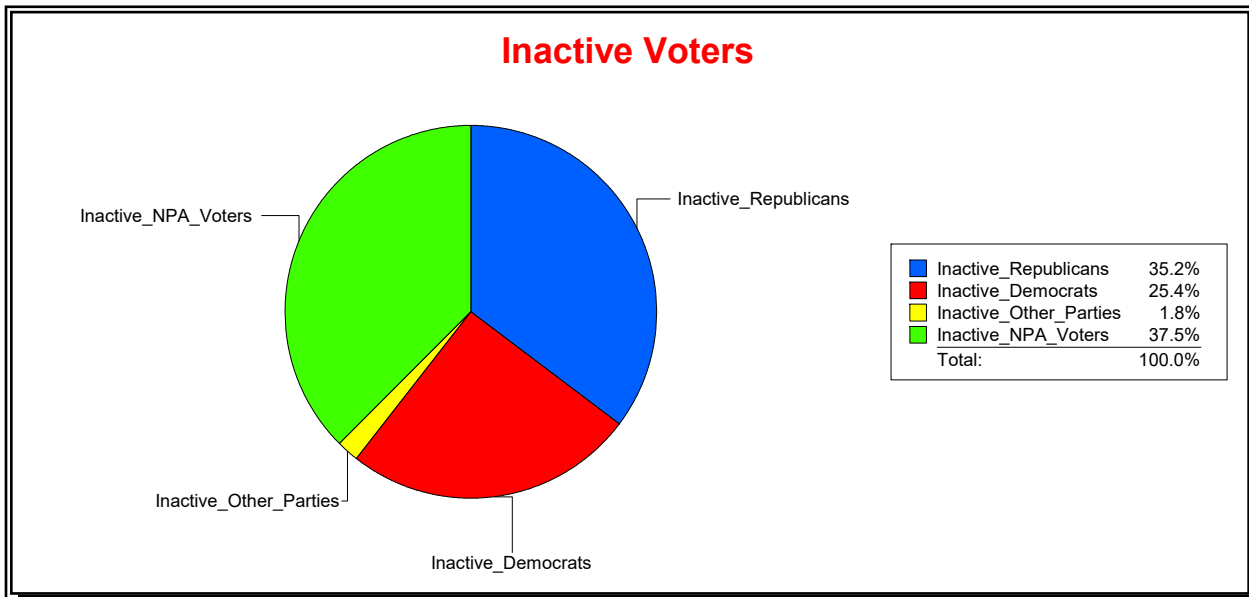

Ron Turner

Supervisor of Elections

Sarasota County, FL

Date 2/1/2024

Time 07:32 AM

Graphs of District Registration

Active Registered Voters

Inactive Voters

District	Total	Dems	Reps	NonP	Other	Total	Dems	Reps	NonP	Other
SCHOOL DIST 3	65,783	15,993	31,767	16,602	1,421	10,595	2,694	3,733	3,977	191