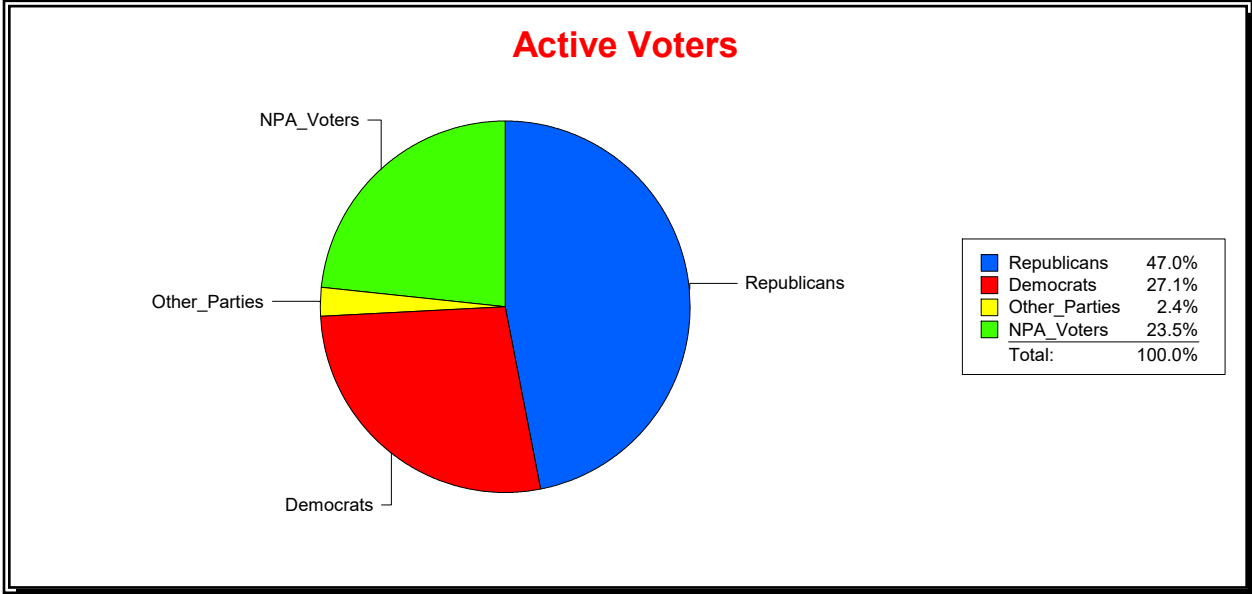

Ron Turner

Supervisor of Elections

Sarasota County, FL

Date 2/1/2024

Time 07:32 AM

Graphs of District Registration

Active Registered Voters

Inactive Voters

District	Total	Dems	Reps	NonP	Other	Total	Dems	Reps	NonP	Other
CNTY COMM DIST 4	68,509	18,558	32,221	16,066	1,664	10,040	2,912	3,452	3,478	198