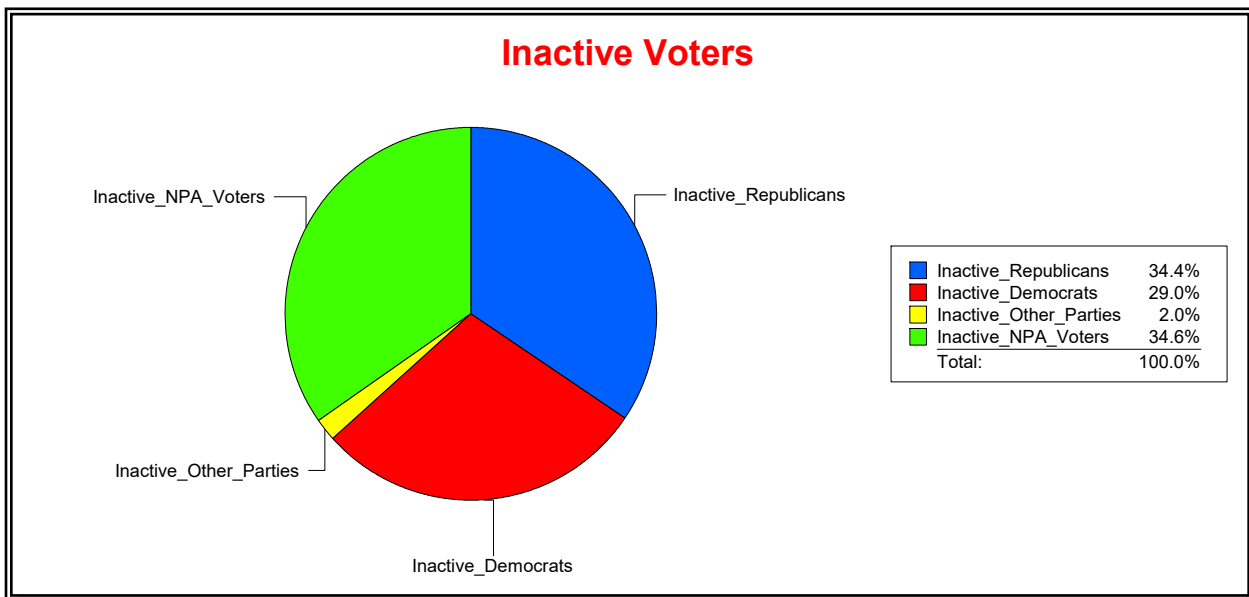

Ron Turner

Supervisor of Elections

Sarasota County, FL

Date 2/1/2024

Time 07:32 AM

Graphs of District Registration

Active Registered Voters

Inactive Voters

District	Total	Dems	Reps	NonP	Other	Total	Dems	Reps	NonP	Other
SCHOOL DIST 2	68,509	18,558	32,221	16,066	1,664	10,040	2,912	3,452	3,478	198