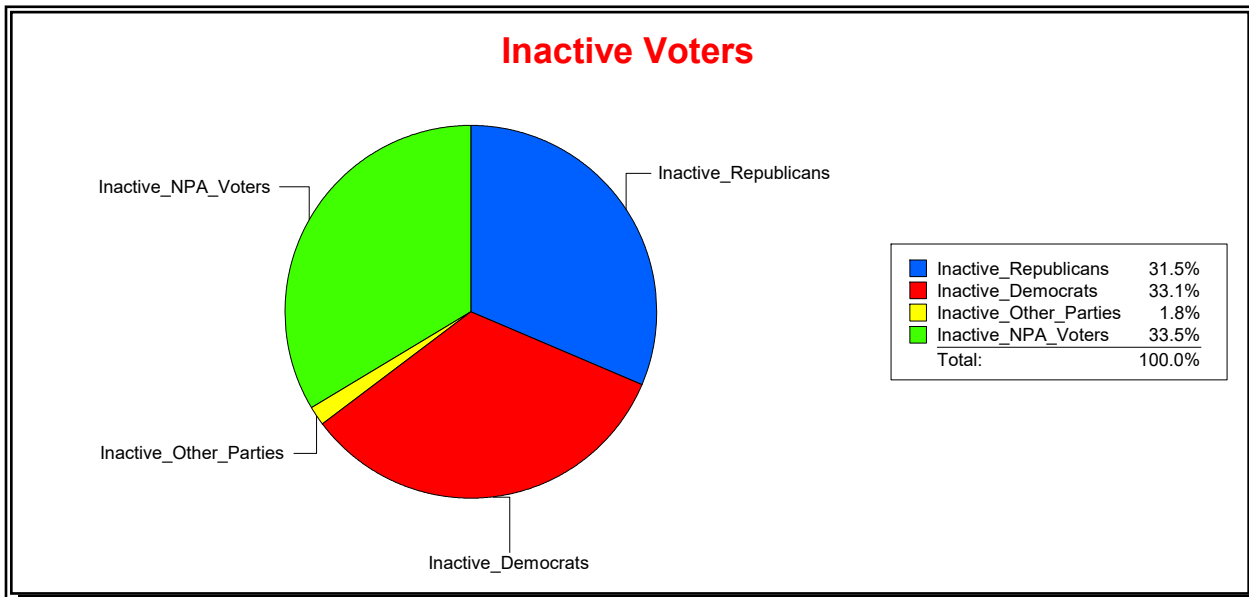

Ron Turner

Supervisor of Elections

Sarasota County, FL

Date 2/1/2024

Time 07:32 AM

Graphs of District Registration

Active Registered Voters

Inactive Voters

District	Total	Dems	Reps	NonP	Other	Total	Dems	Reps	NonP	Other
STATE HOUSE DIST 73	132,783	40,828	57,623	31,159	3,173	23,900	7,919	7,531	8,012	438