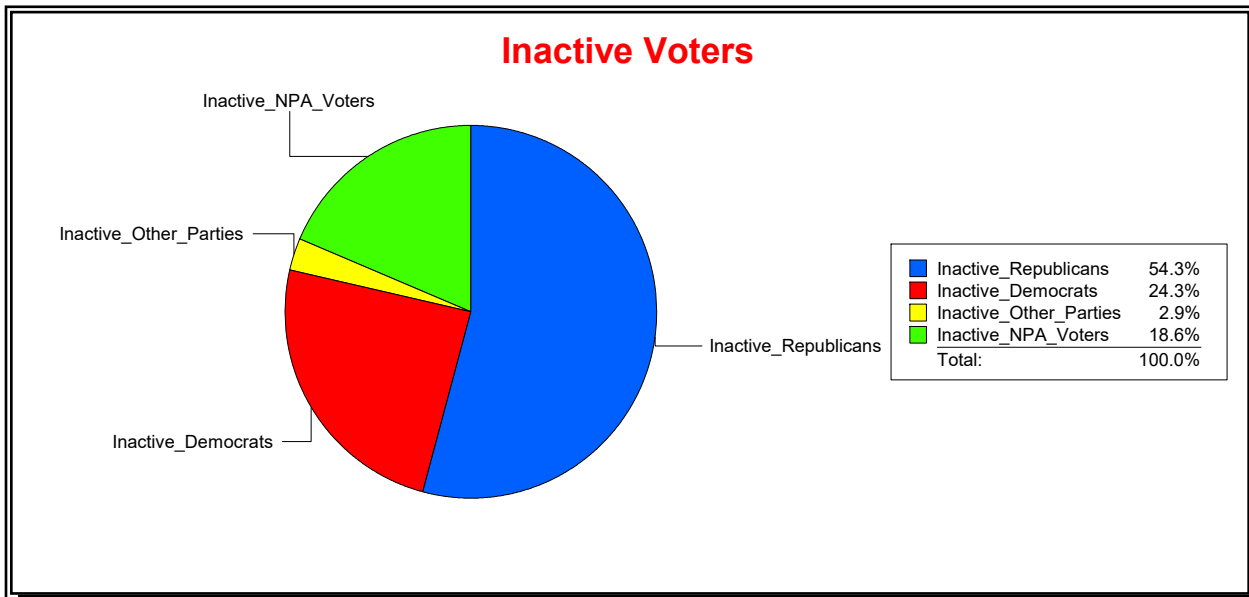

Ron Turner

Supervisor of Elections

Sarasota County, FL

Date 2/1/2024

Time 07:32 AM

Graphs of District Registration

Active Registered Voters

Inactive Voters

District	Total	Dems	Reps	NonP	Other	Total	Dems	Reps	NonP	Other
SARASOTA NATIONAL CDD	1,883	387	1,047	415	34	70	17	38	13	2