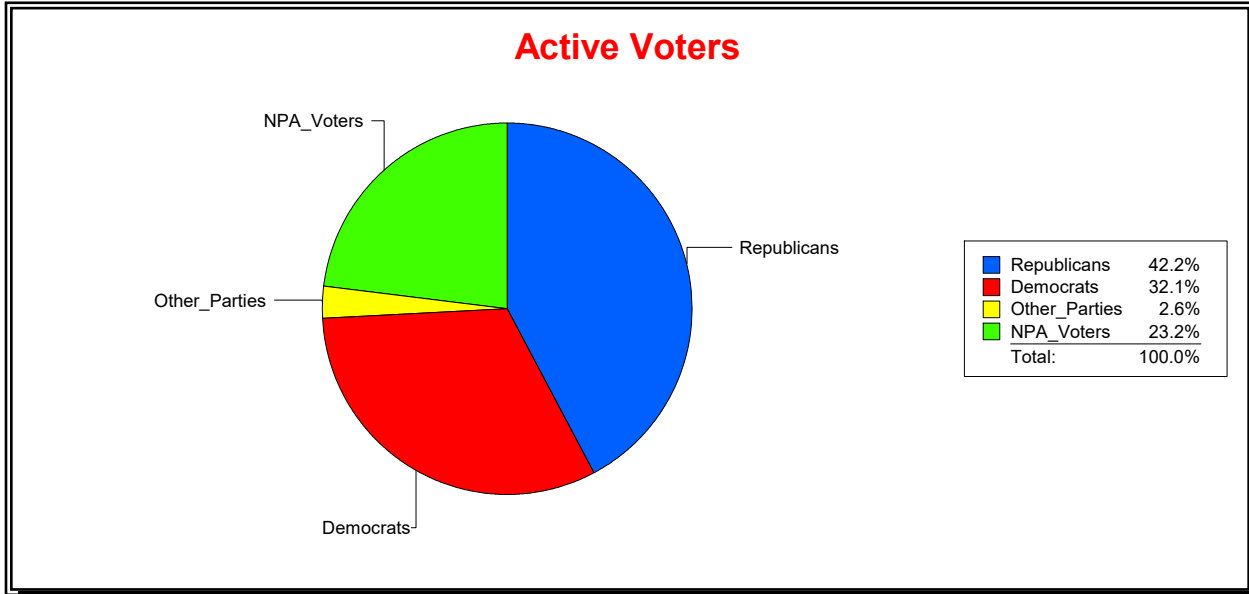

Sarasota County, FL

Date 2/1/2024

Time 07:32 AM

Graphs of District Registration

Active Registered Voters

Inactive Voters

District	Total	Dems	Reps	NonP	Other	Total	Dems	Reps	NonP	Other
HOSPITAL BOARD NORTH	95,425	30,594	40,253	22,112	2,466	18,977	6,734	5,532	6,346	365