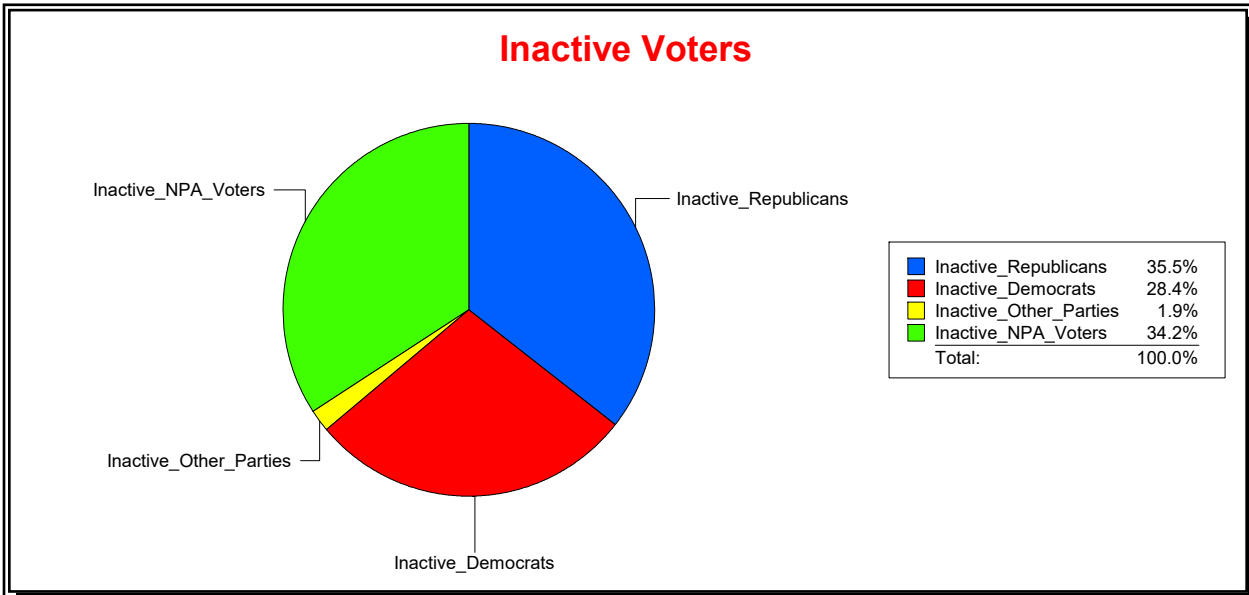

Ron Turner

Supervisor of Elections

Sarasota County, FL

Date 2/1/2024

Time 07:32 AM

Graphs of District Registration

Active Registered Voters

Inactive Voters

District	Total	Dems	Reps	NonP	Other	Total	Dems	Reps	NonP	Other
HOSPITAL BOARD CENTRAL	111,761	30,514	52,531	26,119	2,597	16,757	4,765	5,944	5,737	311