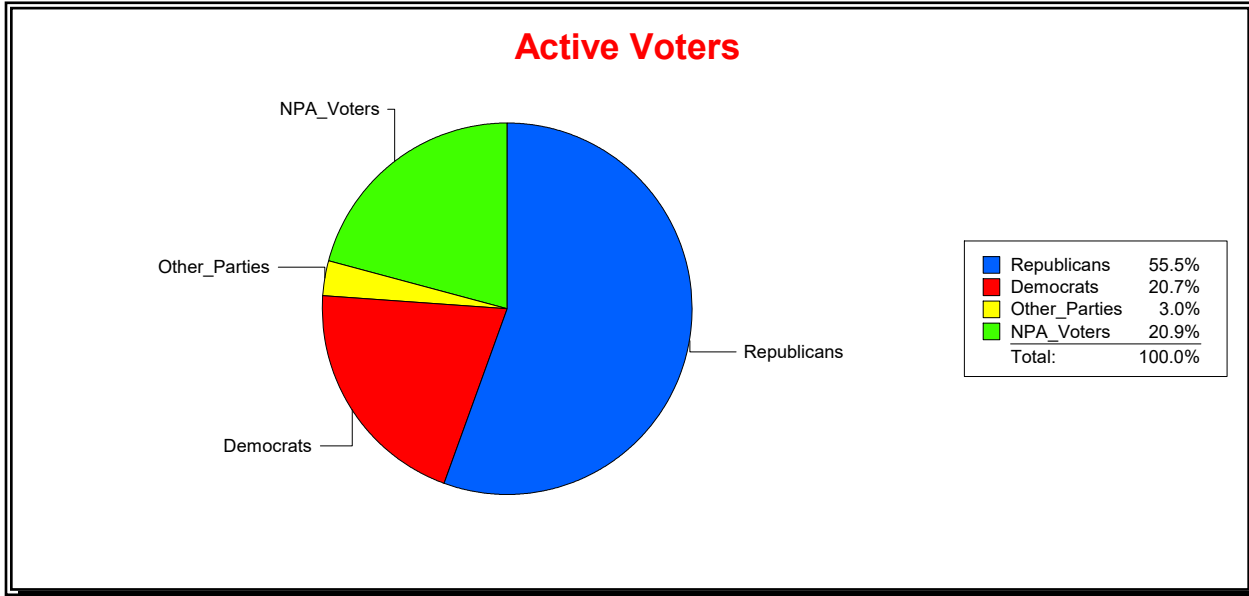

Ron Turner

Supervisor of Elections

Sarasota County, FL

Date 2/1/2024

Time 07:32 AM

Graphs of District Registration

Active Registered Voters

Inactive Voters

District	Total	Dems	Reps	NonP	Other	Total	Dems	Reps	NonP	Other
LBK DISTRICT 1	1,418	293	787	296	42	175	43	90	40	2