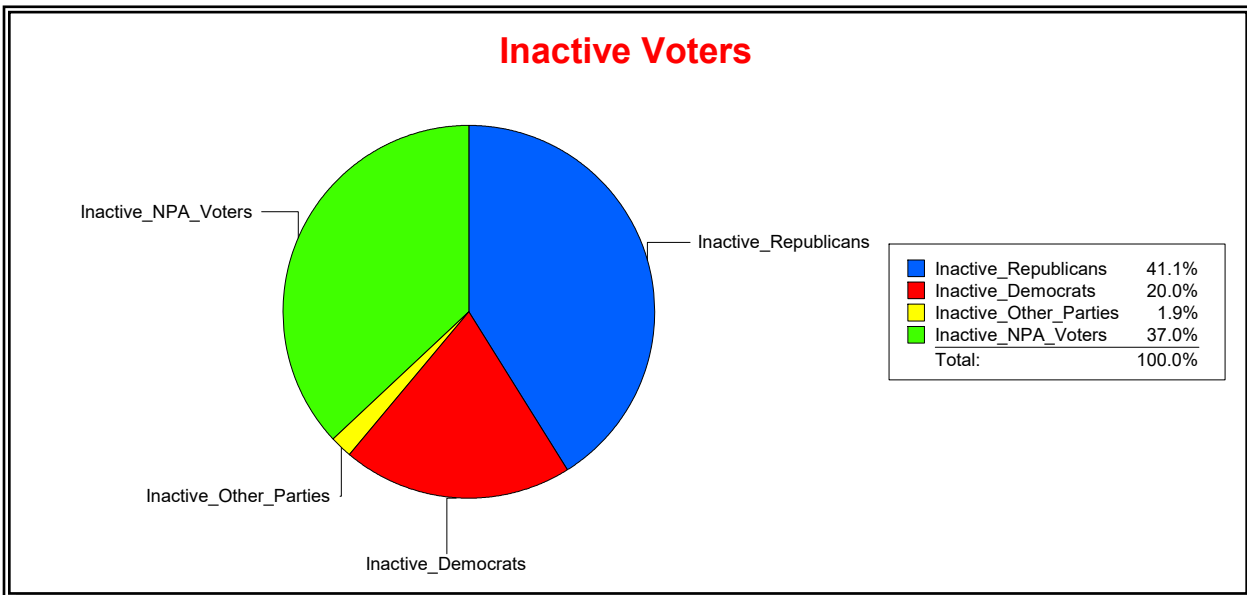

Ron Turner

Supervisor of Elections

Sarasota County, FL

Date 2/1/2024

Time 07:32 AM

Graphs of District Registration

Active Registered Voters

Inactive Voters

District	Total	Dems	Reps	NonP	Other	Total	Dems	Reps	NonP	Other
WEST VILLAGES CDD	8,398	1,742	4,477	1,976	203	416	83	171	154	8