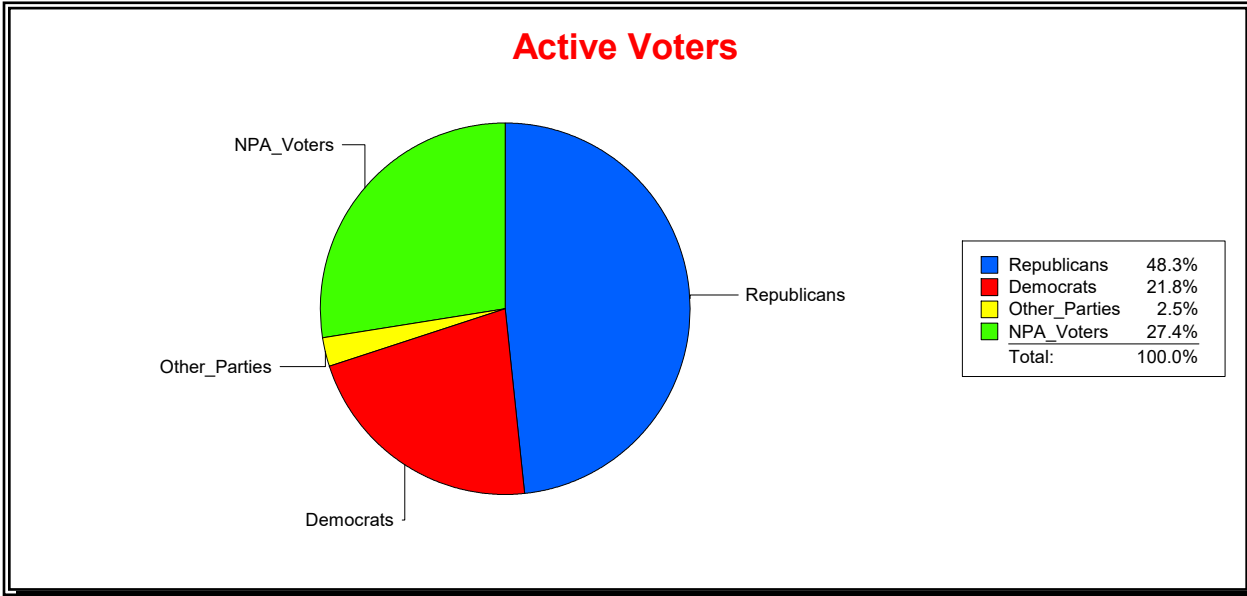

Ron Turner

Supervisor of Elections

Sarasota County, FL

Date 2/1/2024

Time 07:32 AM

Graphs of District Registration

Active Registered Voters

Inactive Voters

District	Total	Dems	Reps	NonP	Other	Total	Dems	Reps	NonP	Other
NORTH PORT 1	9,829	2,140	4,745	2,696	248	1,862	485	553	778	46