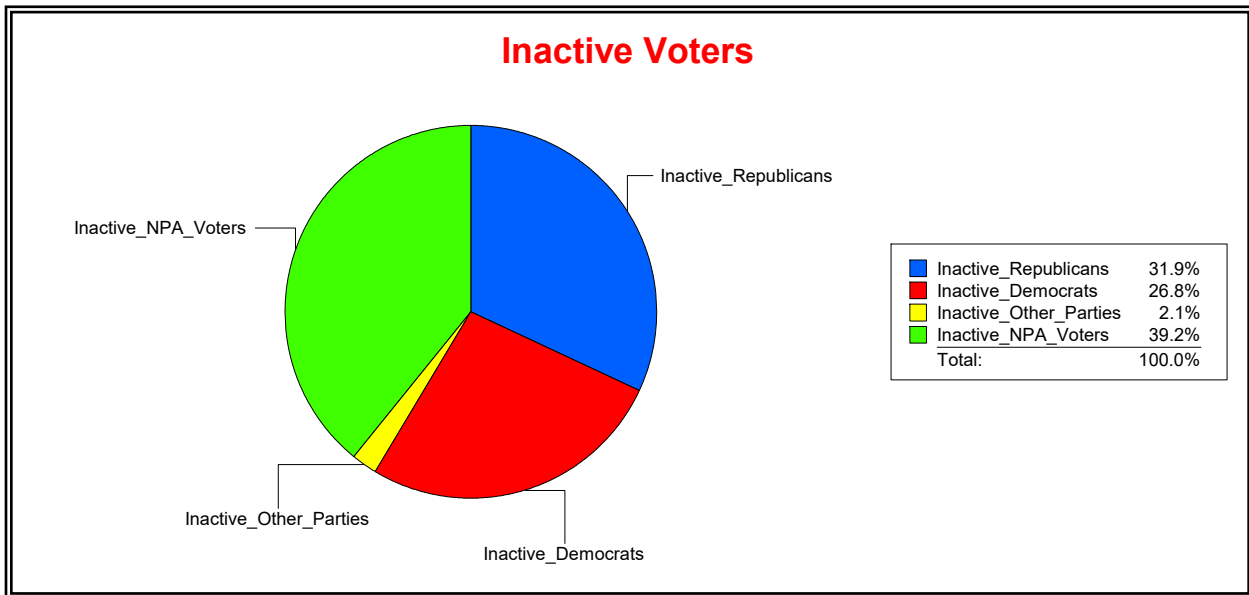

Ron Turner

Supervisor of Elections

Sarasota County, FL

Date 2/1/2024

Time 07:32 AM

Graphs of District Registration

Active Registered Voters

Inactive Voters

District	Total	Dems	Reps	NonP	Other	Total	Dems	Reps	NonP	Other
NORTH PORT 4	8,020	1,971	3,787	2,082	180	1,625	436	518	637	34