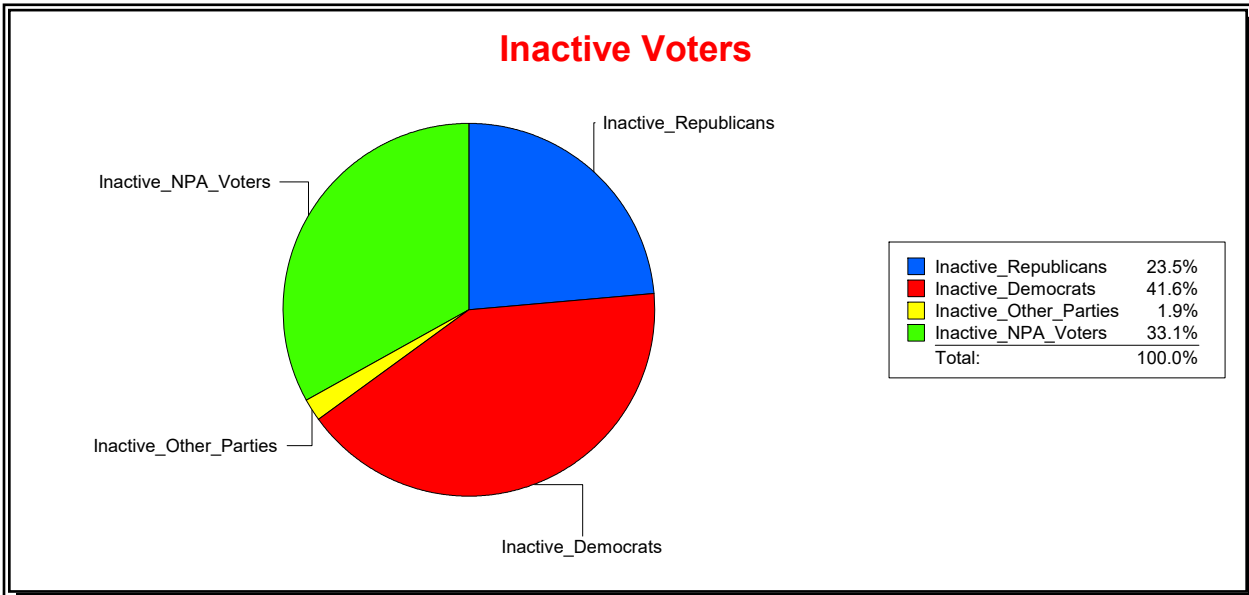

Ron Turner

Supervisor of Elections

Sarasota County, FL

Date 2/1/2024

Time 07:32 AM

Graphs of District Registration

Active Registered Voters

Inactive Voters

District	Total	Dems	Reps	NonP	Other	Total	Dems	Reps	NonP	Other
SARASOTA	33,529	13,278	11,458	7,891	902	8,388	3,487	1,969	2,776	156