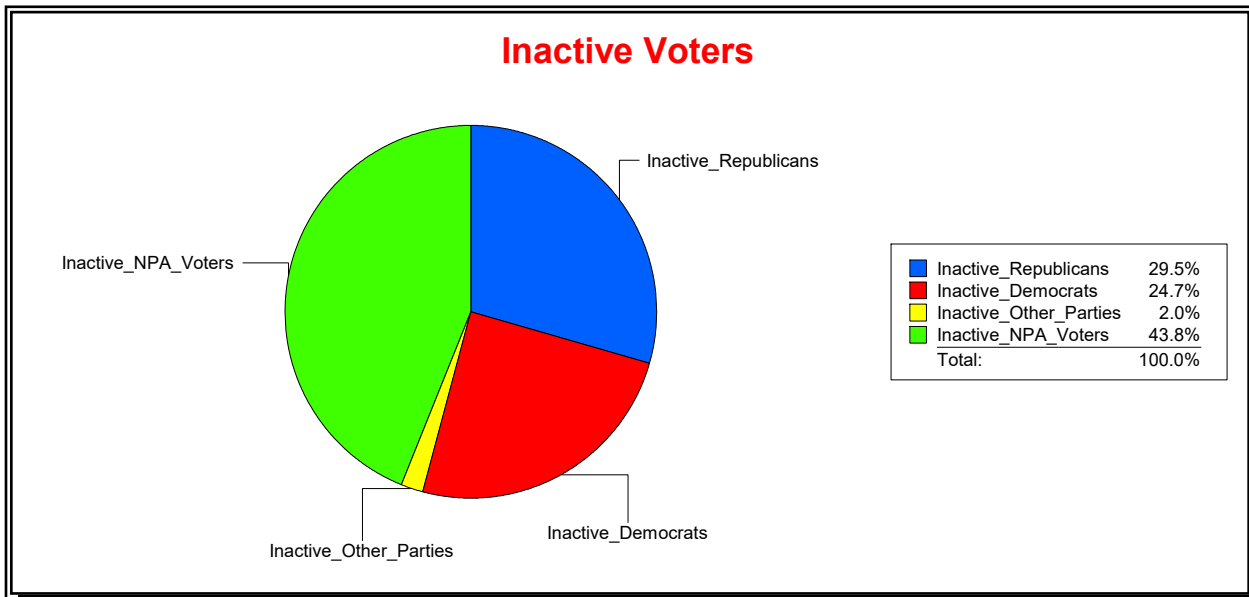

Ron Turner

Supervisor of Elections

Sarasota County, FL

Date 2/1/2024

Time 07:32 AM

Graphs of District Registration

District	Active Registered Voters					Inactive Voters				
	Total	Dems	Reps	NonP	Other	Total	Dems	Reps	NonP	Other
NORTH PORT 3	9,233	2,034	4,307	2,632	260	2,049	507	605	897	40