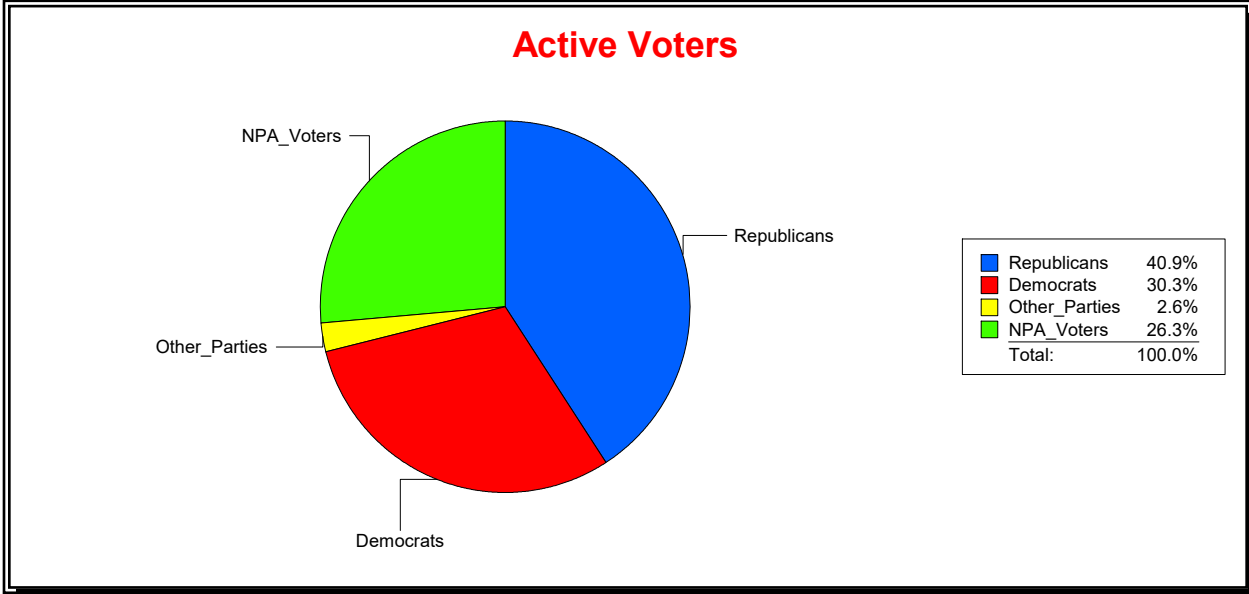

Ron Turner

Supervisor of Elections

Sarasota County, FL

Date 2/1/2024

Time 07:32 AM

Graphs of District Registration

Active Registered Voters

Inactive Voters

District	Total	Dems	Reps	NonP	Other	Total	Dems	Reps	NonP	Other
HLDY PK PK & REC DIST	499	151	204	131	13	94	30	33	31	0