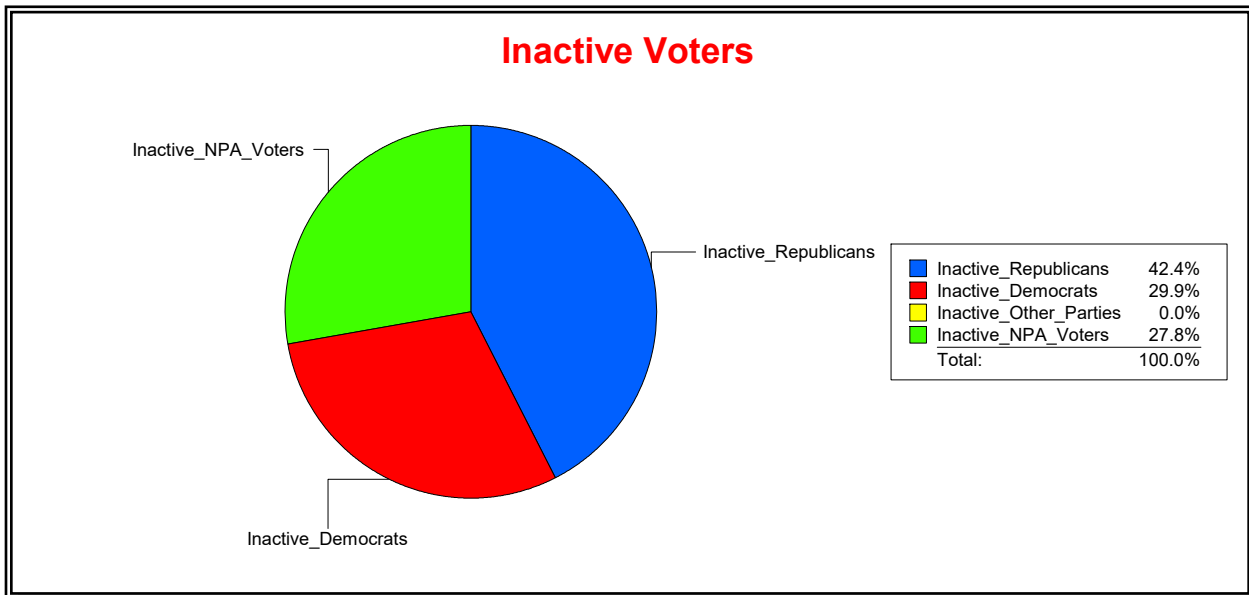

Date 2/1/2024

Time 07:32 AM

Graphs of District Registration

Active Registered Voters

Inactive Voters

District	Total	Dems	Reps	NonP	Other	Total	Dems	Reps	NonP	Other
LBK DISTRICT 2	1,267	414	560	265	28	144	43	61	40	0