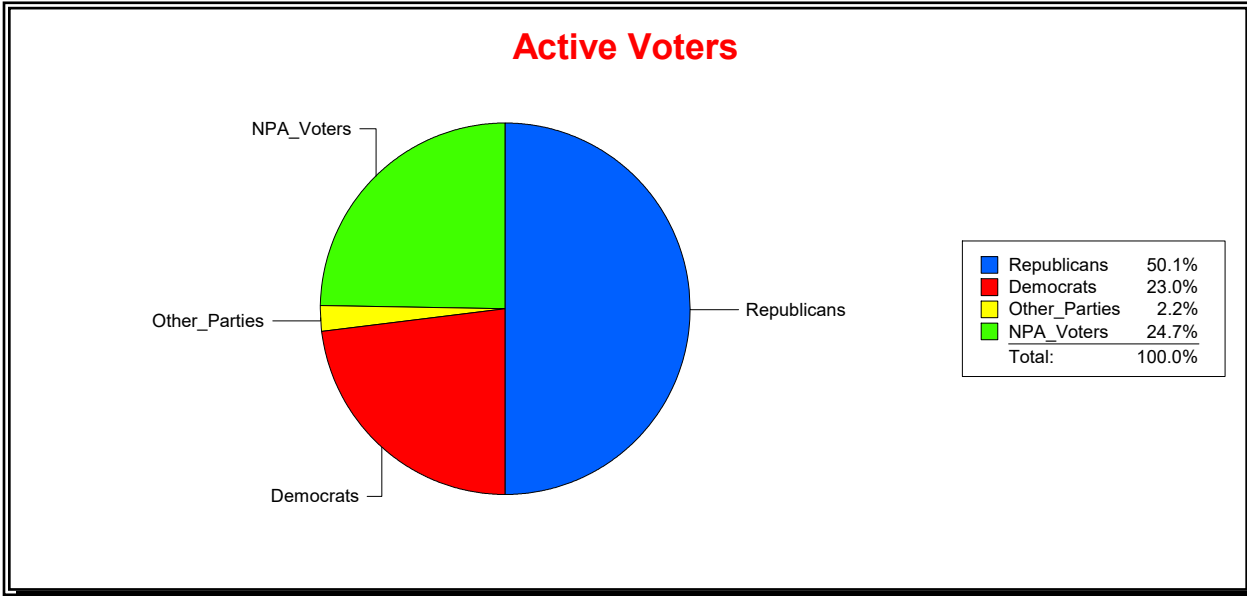

Ron Turner

Supervisor of Elections

Sarasota County, FL

Date 2/1/2024

Time 07:32 AM

Graphs of District Registration

Active Registered Voters

Inactive Voters

<u>District</u>	<u>Total</u>	<u>Dems</u>	<u>Reps</u>	<u>NonP</u>	<u>Other</u>	<u>Total</u>	<u>Dems</u>	<u>Reps</u>	<u>NonP</u>	<u>Other</u>
ENGLEWOOD WATER DIST	13,767	3,166	6,901	3,394	306	2,139	557	775	765	42