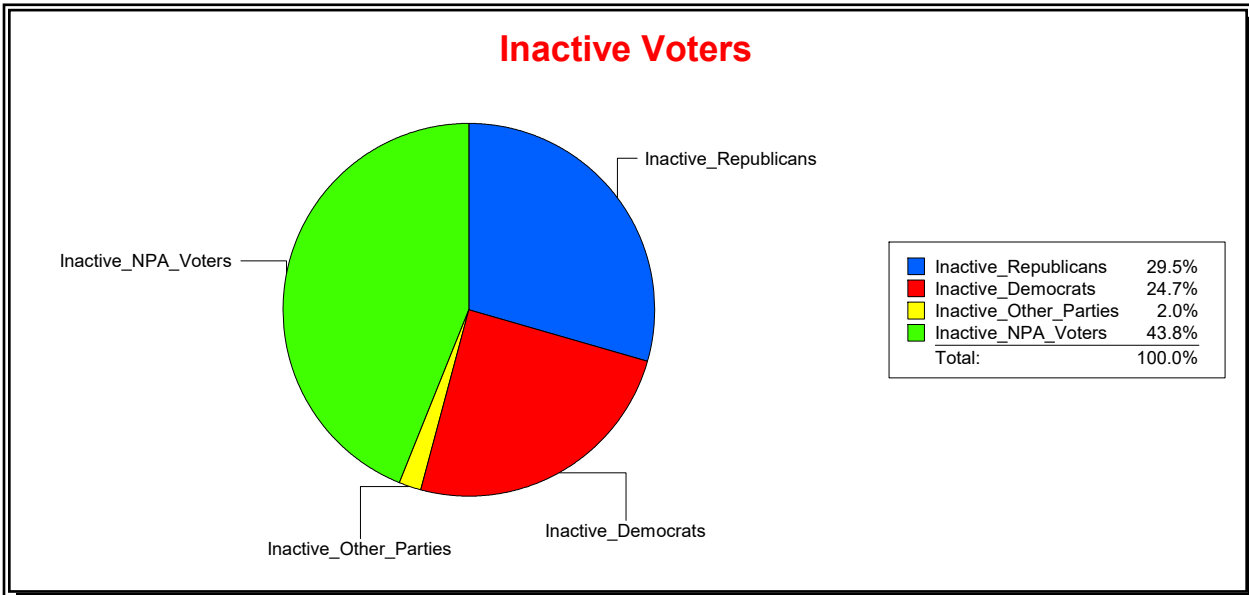

Ron Turner

Supervisor of Elections

Sarasota County, FL

Date 2/1/2024

Time 07:32 AM

Graphs of District Registration

Active Registered Voters

Inactive Voters

District	Total	Dems	Reps	NonP	Other	Total	Dems	Reps	NonP	Other
NORTH PORT DIST 3	9,233	2,034	4,307	2,632	260	2,049	507	605	897	40