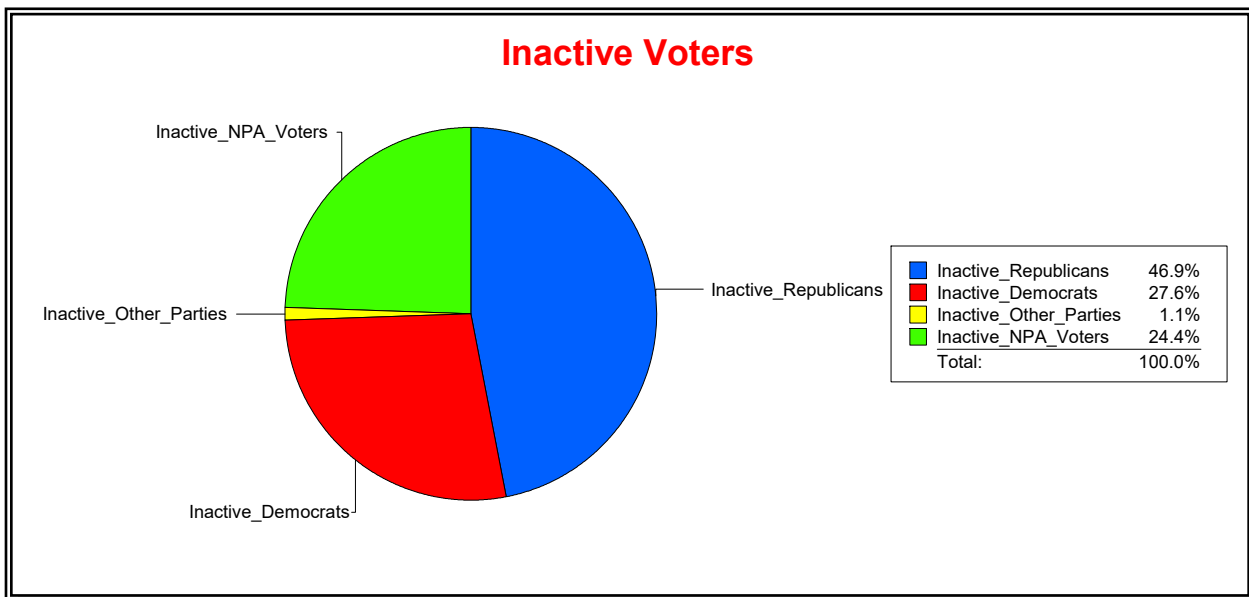

Ron Turner

Supervisor of Elections

Sarasota County, FL

Date 2/1/2024

Time 07:32 AM

Graphs of District Registration

Active Registered Voters

Inactive Voters

District	Total	Dems	Reps	NonP	Other	Total	Dems	Reps	NonP	Other
LONGBOAT KEY	4,452	1,154	2,248	948	102	544	150	255	133	6