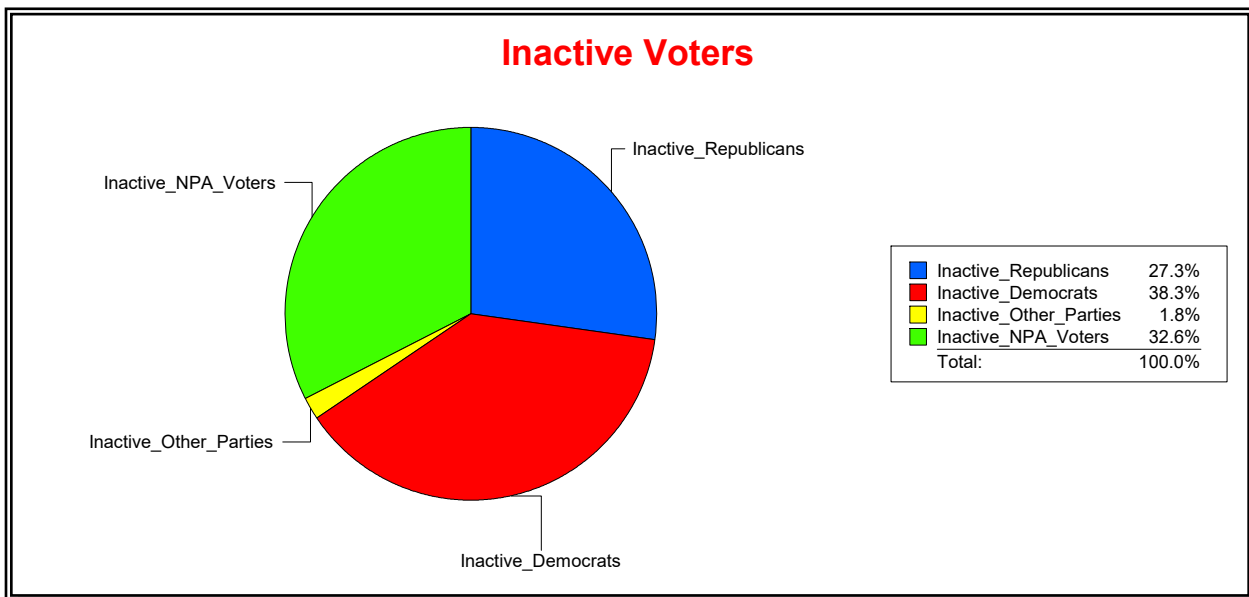

Ron Turner

Supervisor of Elections

Sarasota County, FL

Date 2/1/2024

Time 07:32 AM

Graphs of District Registration

Active Registered Voters

Inactive Voters

<u>District</u>	<u>Total</u>	<u>Dems</u>	<u>Reps</u>	<u>NonP</u>	<u>Other</u>	<u>Total</u>	<u>Dems</u>	<u>Reps</u>	<u>NonP</u>	<u>Other</u>
SCHOOL DIST 1	57,395	20,870	21,959	13,140	1,426	12,644	4,847	3,455	4,118	224