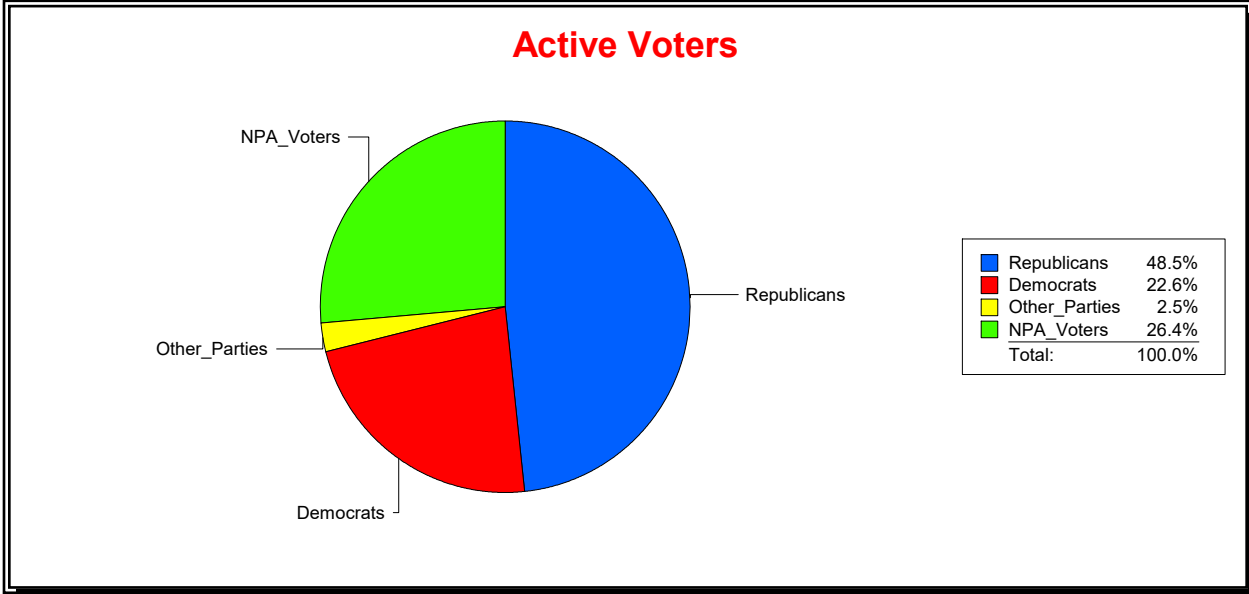

Ron Turner

Supervisor of Elections

Sarasota County, FL

Date 2/1/2024

Time 07:32 AM

Graphs of District Registration

Active Registered Voters

Inactive Voters

District	Total	Dems	Reps	NonP	Other	Total	Dems	Reps	NonP	Other
CNTY COMM DIST 5	64,109	14,505	31,064	16,952	1,588	11,794	3,033	3,758	4,754	249