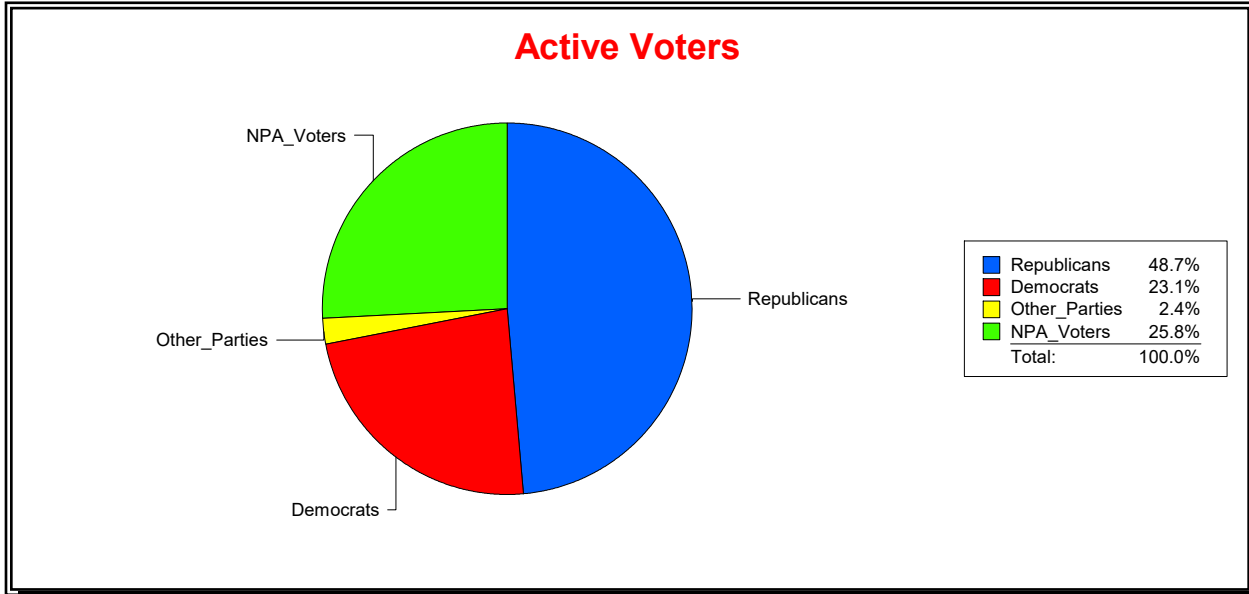

District	Total	Dems	Reps	NonP	Other	Total	Dems	Reps	NonP	Other
HOSPITAL BOARD SOUTH	116,464	26,908	56,756	30,050	2,750	19,312	4,926	6,379	7,617	390

Ron Turner

Supervisor of Elections

Sarasota County, FL

Date 2/1/2024