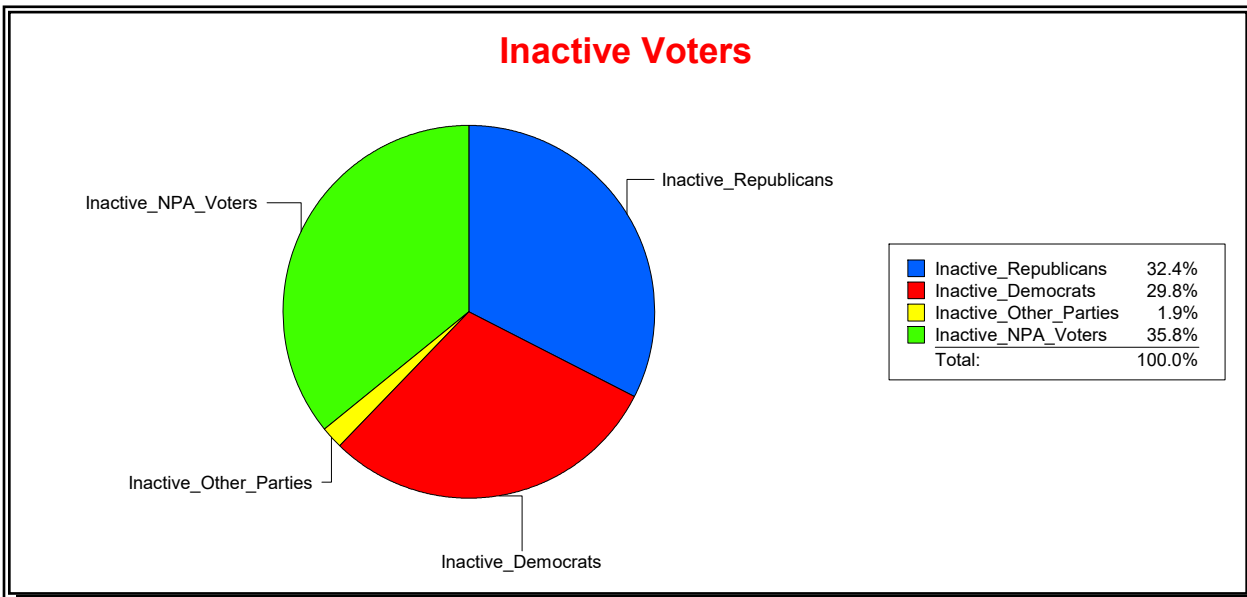

Ron Turner

Supervisor of Elections

Sarasota County, FL

Date 2/1/2024

Time 07:32 AM

Graphs of District Registration

Active Registered Voters

Inactive Voters

<u>District</u>	<u>Total</u>	<u>Dems</u>	<u>Reps</u>	<u>NonP</u>	<u>Other</u>	<u>Total</u>	<u>Dems</u>	<u>Reps</u>	<u>NonP</u>	<u>Other</u>
COUNTYWIDE	323,650	88,016	149,540	78,281	7,813	55,046	16,425	17,855	19,700	1,066