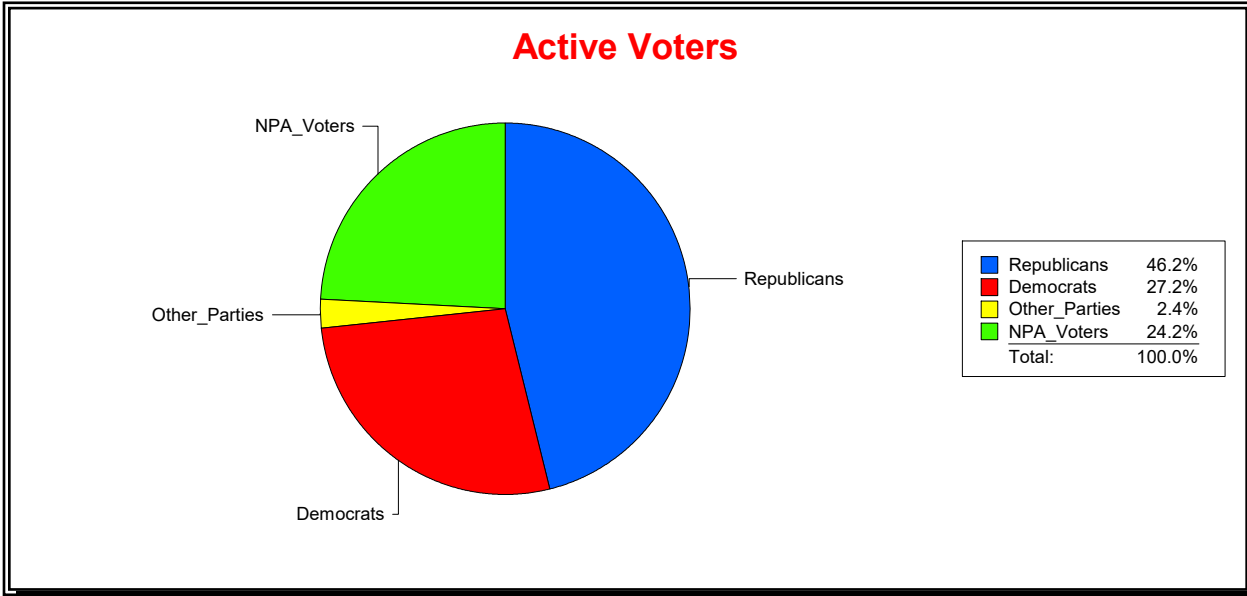

Ron Turner

Supervisor of Elections

Sarasota County, FL

Date 2/1/2024

Time 07:32 AM

Graphs of District Registration

Active Registered Voters

Inactive Voters

<u>District</u>	<u>Total</u>	<u>Dems</u>	<u>Reps</u>	<u>NonP</u>	<u>Other</u>	<u>Total</u>	<u>Dems</u>	<u>Reps</u>	<u>NonP</u>	<u>Other</u>
COUNTYWIDE	323,650	88,016	149,540	78,281	7,813	55,046	16,425	17,855	19,700	1,066