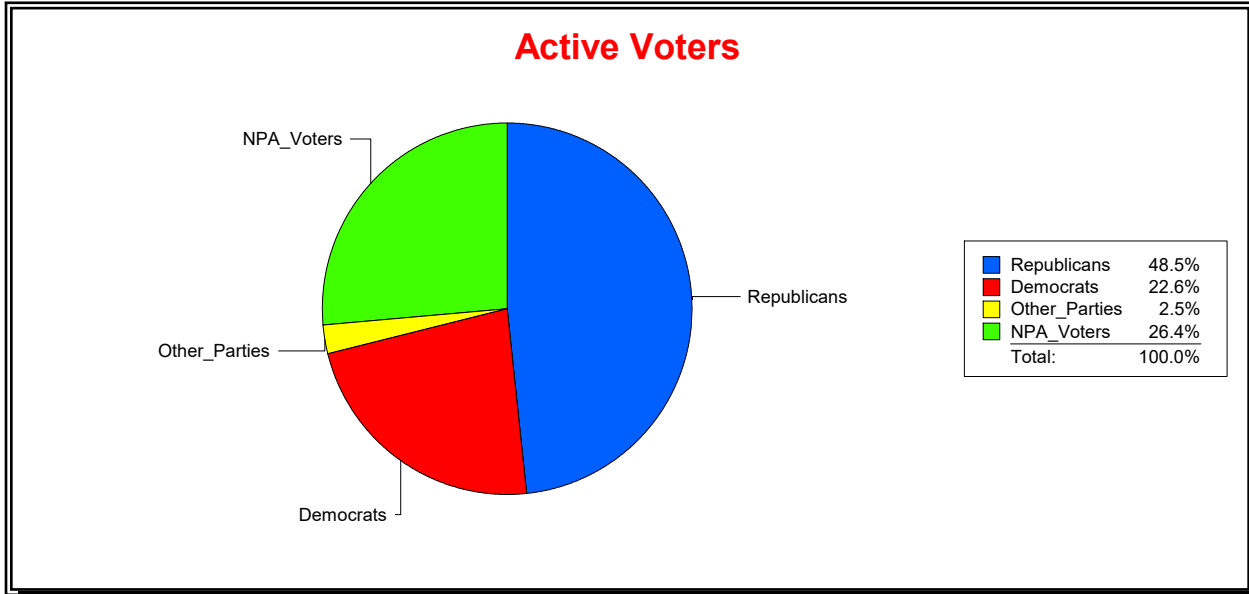

Ron Turner

Supervisor of Elections

Sarasota County, FL

Date 2/1/2024

Time 07:32 AM

Graphs of District Registration

Active Registered Voters

Inactive Voters

District	Total	Dems	Reps	NonP	Other	Total	Dems	Reps	NonP	Other
SOIL AND WATER DIST 5	64,109	14,505	31,064	16,952	1,588	11,794	3,033	3,758	4,754	249