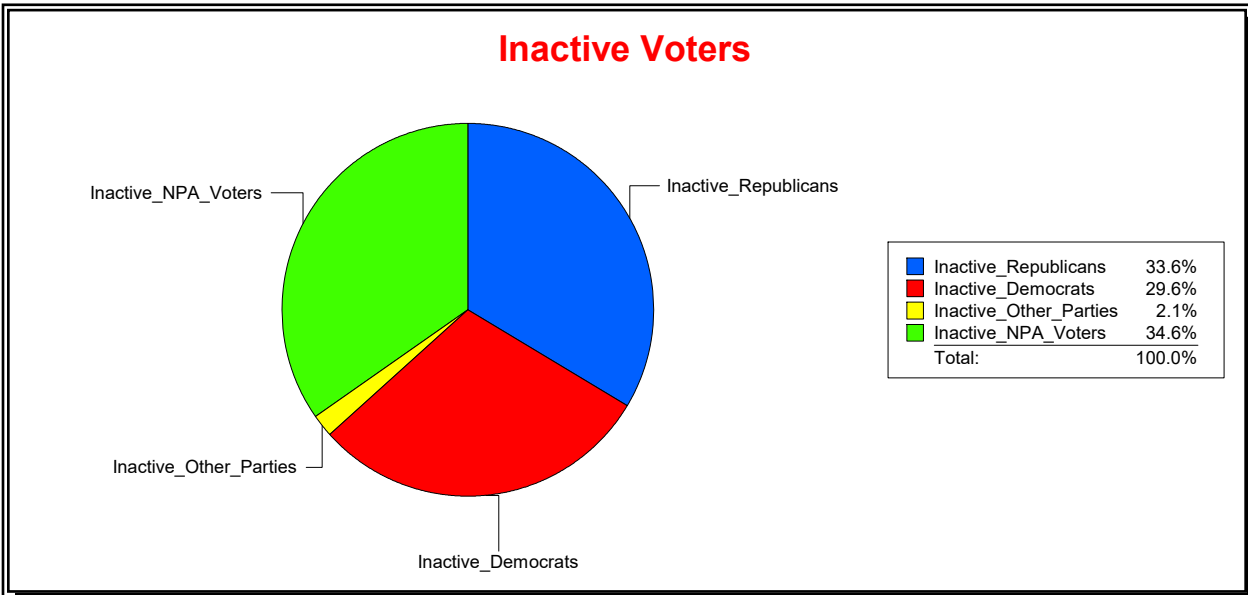

Ron Turner

Supervisor of Elections

Sarasota County, FL

Date 2/1/2024

Time 07:32 AM

Graphs of District Registration

Active Registered Voters

Inactive Voters

<u>District</u>	<u>Total</u>	<u>Dems</u>	<u>Reps</u>	<u>NonP</u>	<u>Other</u>	<u>Total</u>	<u>Dems</u>	<u>Reps</u>	<u>NonP</u>	<u>Other</u>
CNTY COMM DIST 1	63,532	17,302	29,915	14,700	1,615	10,700	3,171	3,600	3,707	222