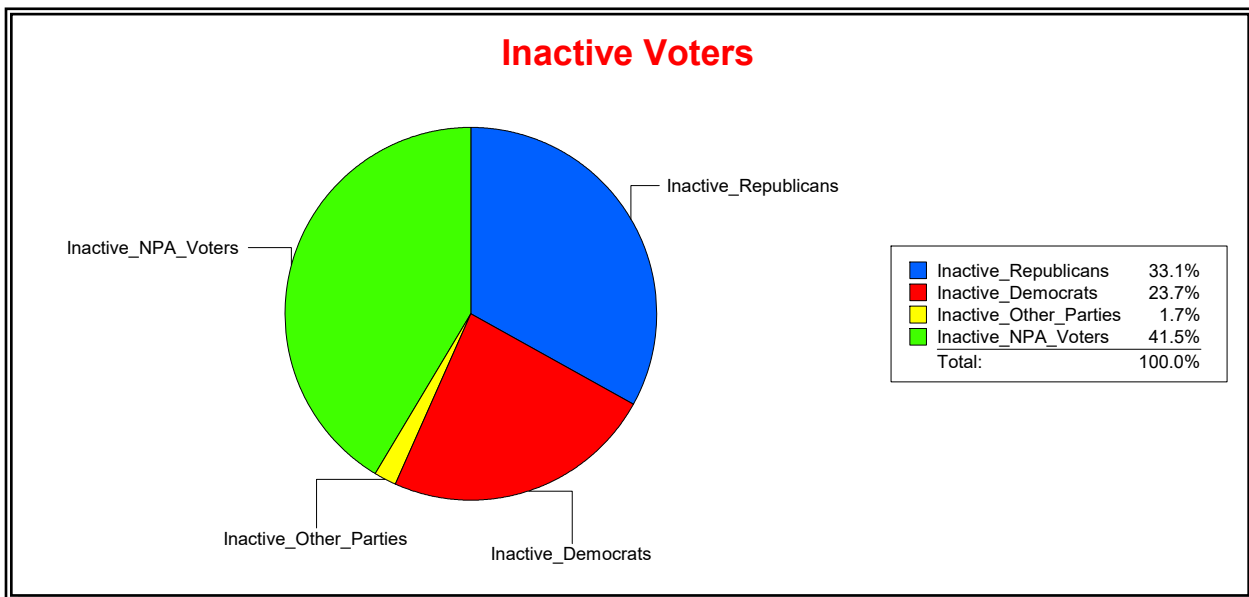

Ron Turner

Supervisor of Elections

Sarasota County, FL

Date 2/1/2024

Time 07:32 AM

Graphs of District Registration

Active Registered Voters

Inactive Voters

District	Total	Dems	Reps	NonP	Other	Total	Dems	Reps	NonP	Other
LAKESIDE PLANT CDD	834	186	412	219	17	118	28	39	49	2