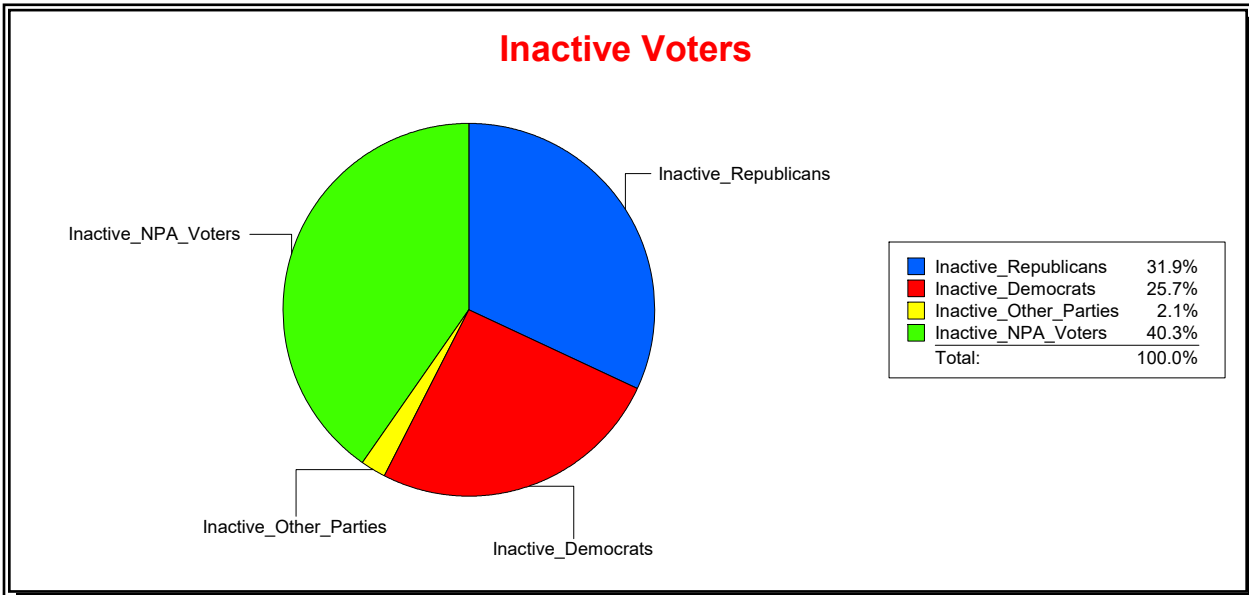

Ron Turner

Supervisor of Elections

Sarasota County, FL

Date 2/1/2024

Time 07:32 AM

Graphs of District Registration

Active Registered Voters

Inactive Voters

District	Total	Dems	Reps	NonP	Other	Total	Dems	Reps	NonP	Other
CNTY COMM DIST 5	64,109	14,505	31,064	16,952	1,588	11,794	3,033	3,758	4,754	249