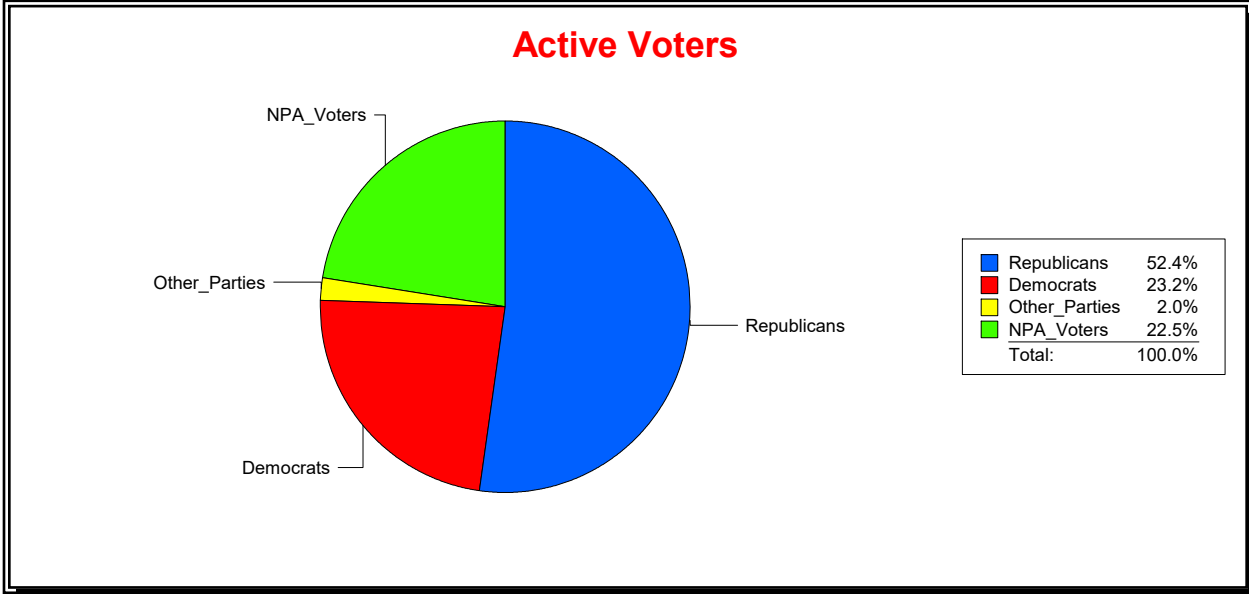

Ron Turner

Supervisor of Elections

Sarasota County, FL

Date 2/1/2024

Time 07:32 AM

Graphs of District Registration

Active Registered Voters

Inactive Voters

District	Total	Dems	Reps	NonP	Other	Total	Dems	Reps	NonP	Other
BLACKBURN CREEK	2,414	560	1,264	542	48	126	23	55	47	1