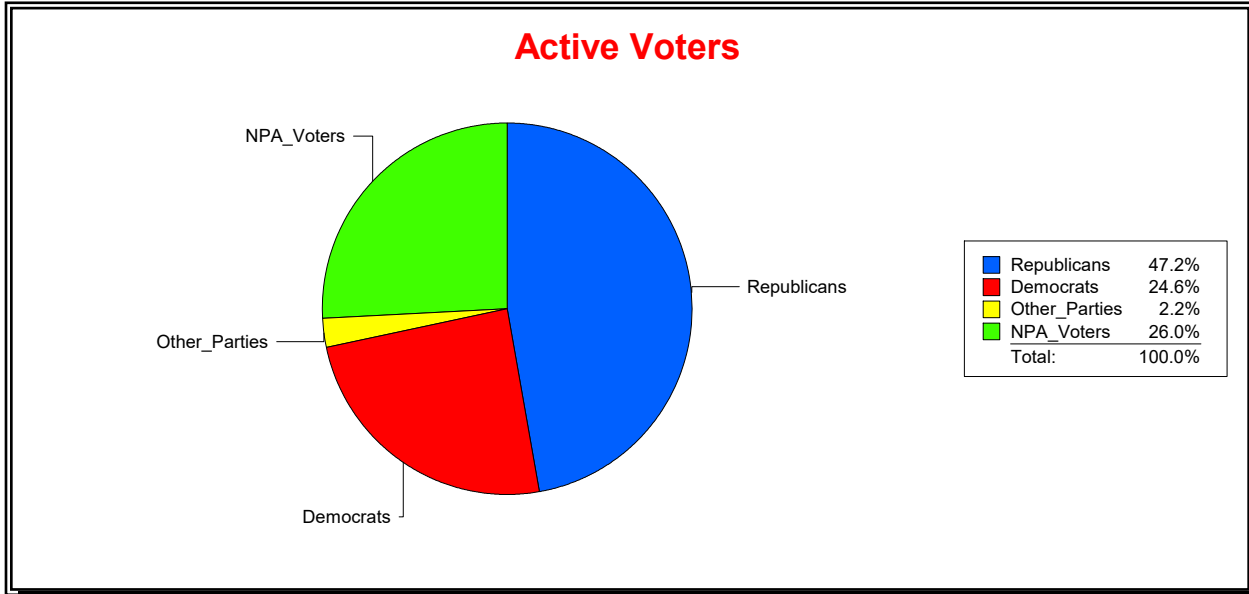

Supervisor of Elections

Sarasota County, FL

Date 2/1/2024

Time 07:32 AM

Graphs of District Registration

Active Registered Voters

Inactive Voters

District	Total	Dems	Reps	NonP	Other	Total	Dems	Reps	NonP	Other
NORTH PORT DIST 4	8,020	1,971	3,787	2,082	180	1,625	436	518	637	34