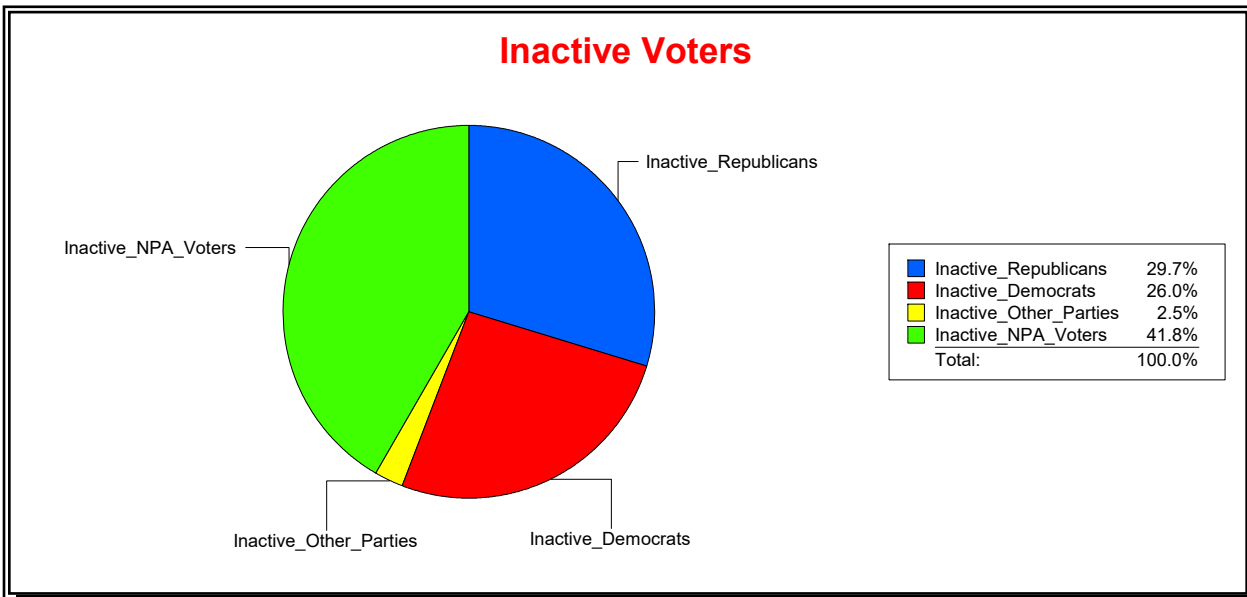

Ron Turner

Supervisor of Elections

Sarasota County, FL

Date 2/1/2024

Time 07:32 AM

Graphs of District Registration

Active Registered Voters

Inactive Voters

District	Total	Dems	Reps	NonP	Other	Total	Dems	Reps	NonP	Other
NORTH PORT 1	9,829	2,140	4,745	2,696	248	1,862	485	553	778	46