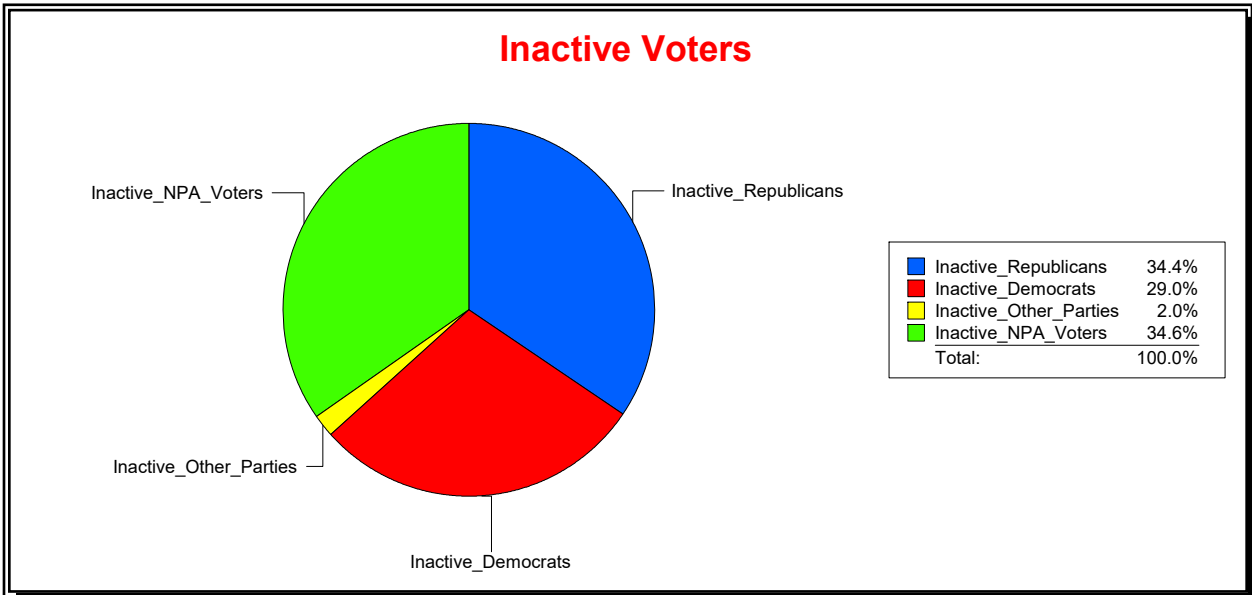

Ron Turner

Supervisor of Elections

Sarasota County, FL

Date 2/1/2024

Time 07:32 AM

Graphs of District Registration

Active Registered Voters

Inactive Voters

District	Total	Dems	Reps	NonP	Other	Total	Dems	Reps	NonP	Other
CNTY COMM DIST 4	68,509	18,558	32,221	16,066	1,664	10,040	2,912	3,452	3,478	198