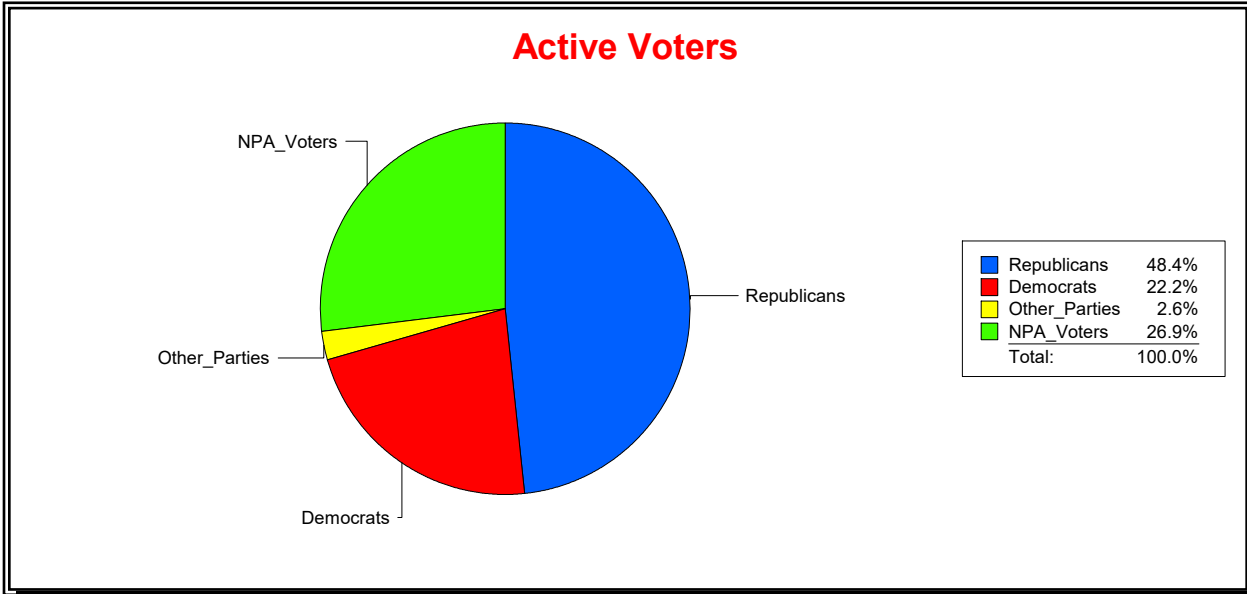

Ron Turner

Supervisor of Elections

Sarasota County, FL

Date 2/1/2024

Time 07:32 AM

Graphs of District Registration

Active Registered Voters

Inactive Voters

<u>District</u>	<u>Total</u>	<u>Dems</u>	<u>Reps</u>	<u>NonP</u>	<u>Other</u>	<u>Total</u>	<u>Dems</u>	<u>Reps</u>	<u>NonP</u>	<u>Other</u>
NORTH PORT	55,480	12,325	26,826	14,899	1,430	9,981	2,548	3,009	4,209	215