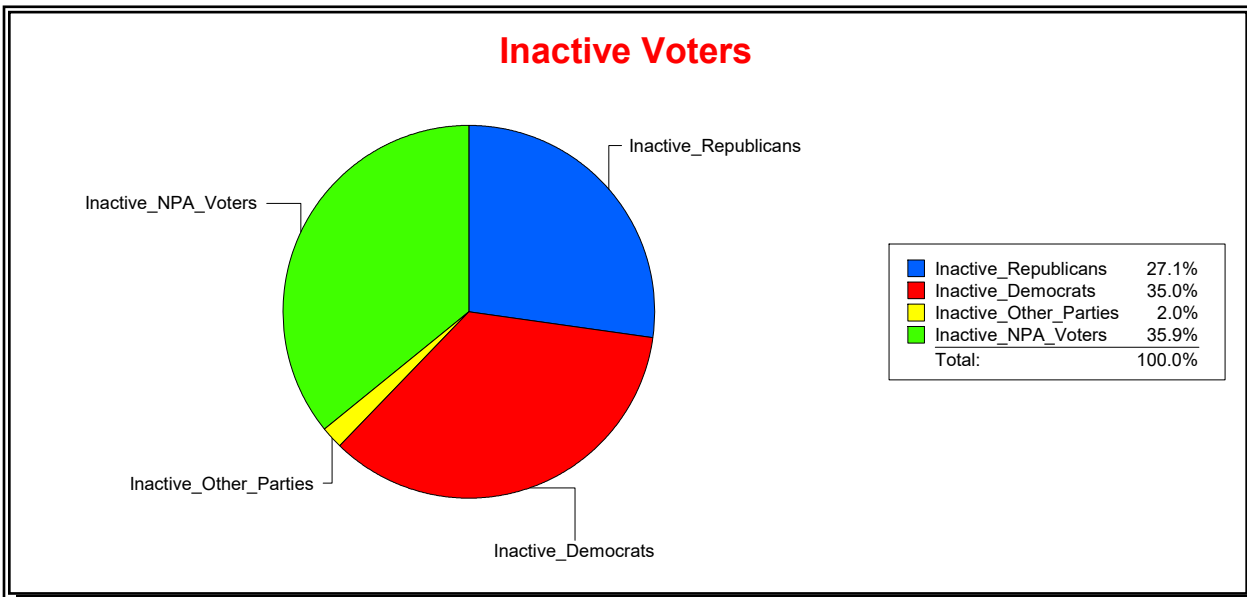

Ron Turner

Supervisor of Elections

Sarasota County, FL

Date 2/1/2024

Time 07:32 AM

Graphs of District Registration

Active Registered Voters

Inactive Voters

District	Total	Dems	Reps	NonP	Other	Total	Dems	Reps	NonP	Other
SARASOTA DIST 3	9,324	3,379	3,406	2,280	259	2,432	852	660	872	48