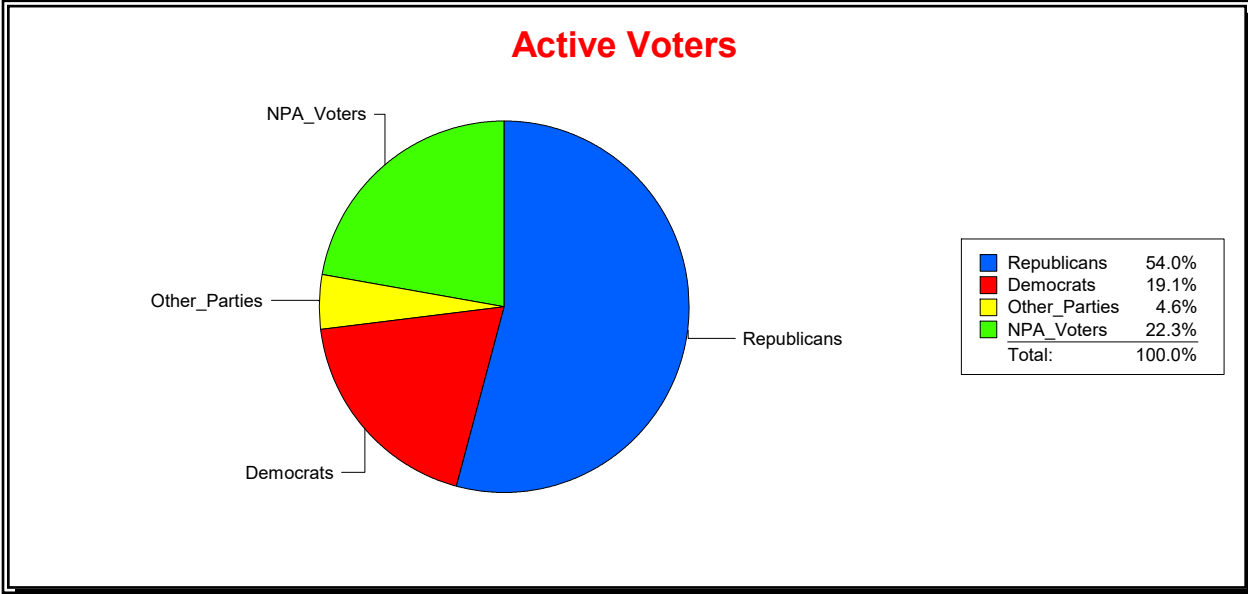

Ron Turner

Supervisor of Elections

Sarasota County, FL

Date 2/1/2024

Time 07:32 AM

Graphs of District Registration

Active Registered Voters

Inactive Voters

District	Total	Dems	Reps	NonP	Other	Total	Dems	Reps	NonP	Other
WINDWARD AT LWR CDD	372	71	201	83	17	5	0	4	1	0