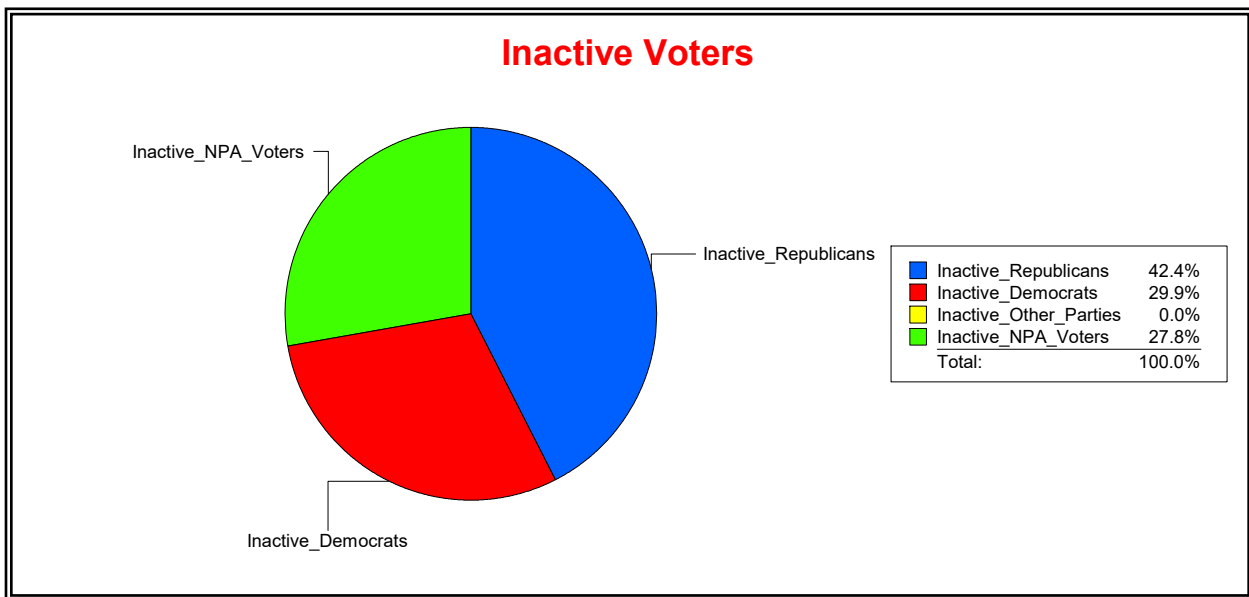

District	Total	Dems	Reps	NonP	Other	Total	Dems	Reps	NonP	Other
LONGBOAT KEY 2	1,267	414	560	265	28	144	43	61	40	0

Ron Turner

Supervisor of Elections

Sarasota County, FL

Date 2/1/2024

Time 07:32 AM

Graphs of District Registration