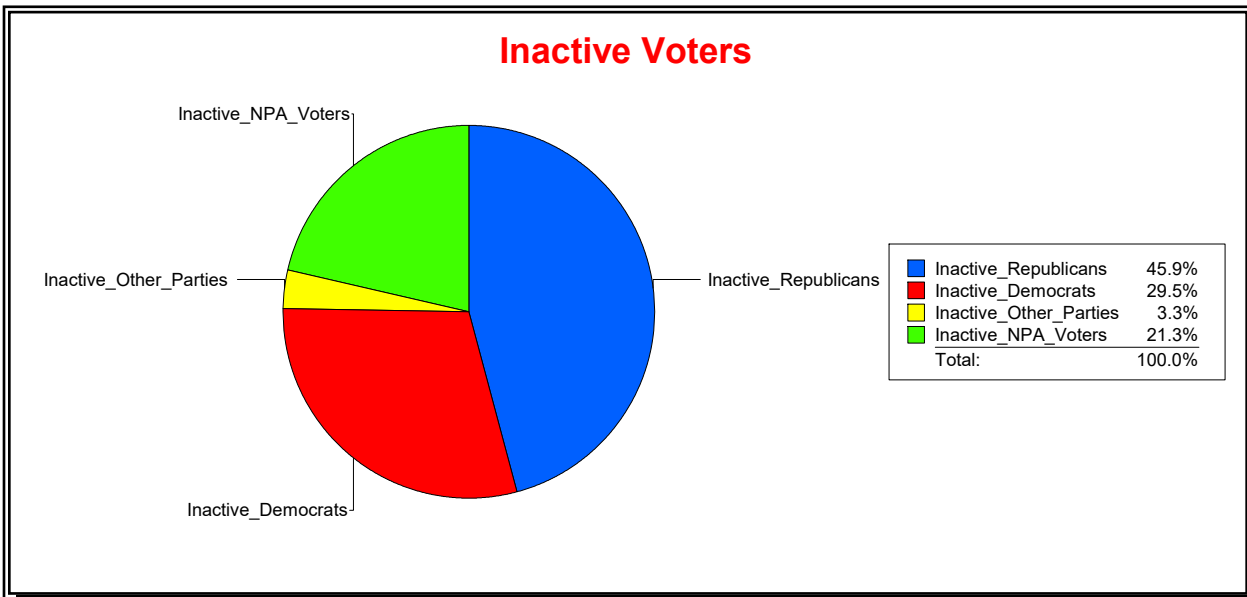

Date 2/1/2024

Time 07:32 AM

Graphs of District Registration

Active Registered Voters

Inactive Voters

District	Total	Dems	Reps	NonP	Other	Total	Dems	Reps	NonP	Other
LONGBOAT KEY 4	367	99	181	80	7	61	18	28	13	2