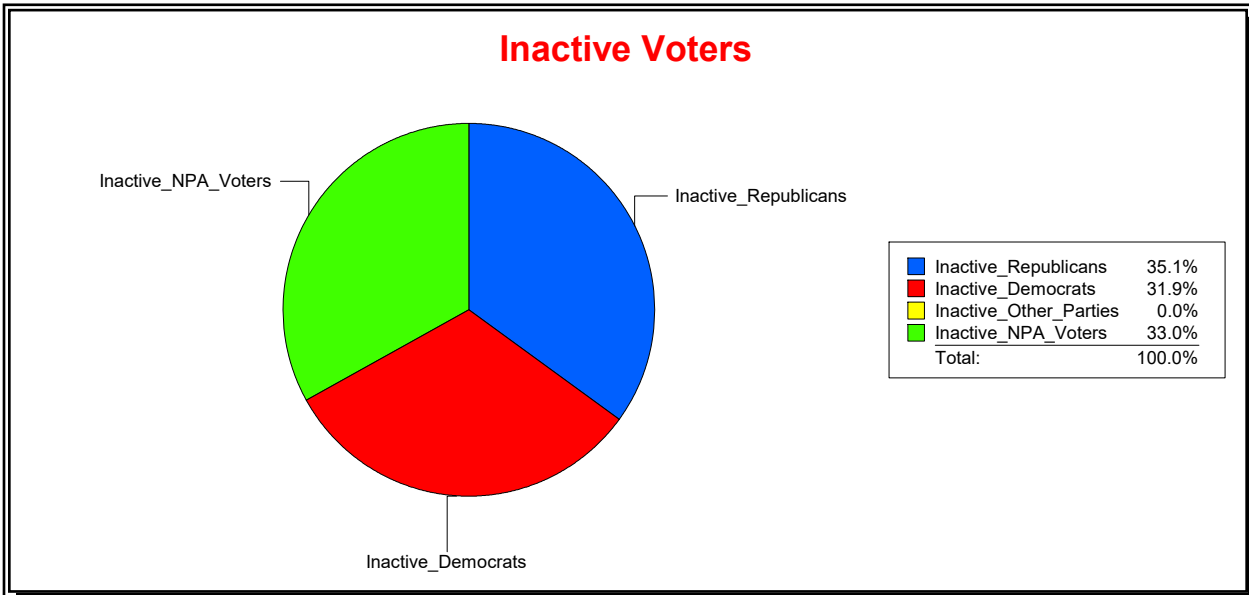

Ron Turner

Supervisor of Elections

Sarasota County, FL

Date 2/1/2024

Time 07:32 AM

Graphs of District Registration

Active Registered Voters

Inactive Voters

District	Total	Dems	Reps	NonP	Other	Total	Dems	Reps	NonP	Other
HLDY PK PK & REC DIST	499	151	204	131	13	94	30	33	31	0