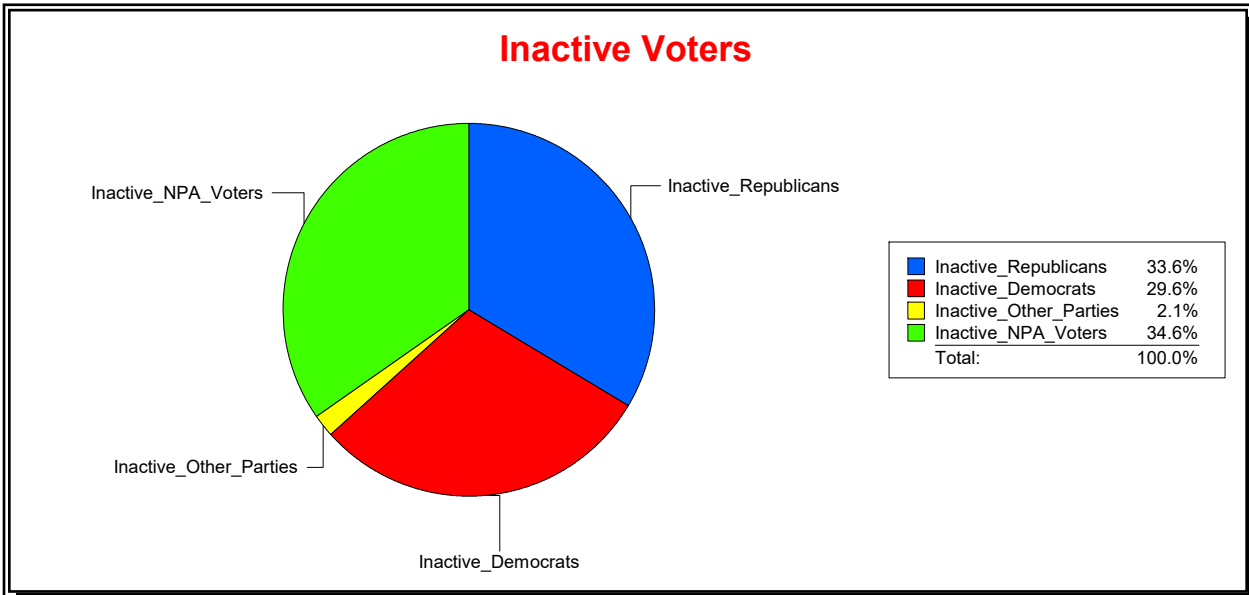

Ron Turner

Supervisor of Elections

Sarasota County, FL

Date 2/1/2024

Time 07:32 AM

Graphs of District Registration

Active Registered Voters

Inactive Voters

District	Total	Dems	Reps	NonP	Other	Total	Dems	Reps	NonP	Other
SOIL AND WATER DIST 1	63,532	17,302	29,915	14,700	1,615	10,700	3,171	3,600	3,707	222