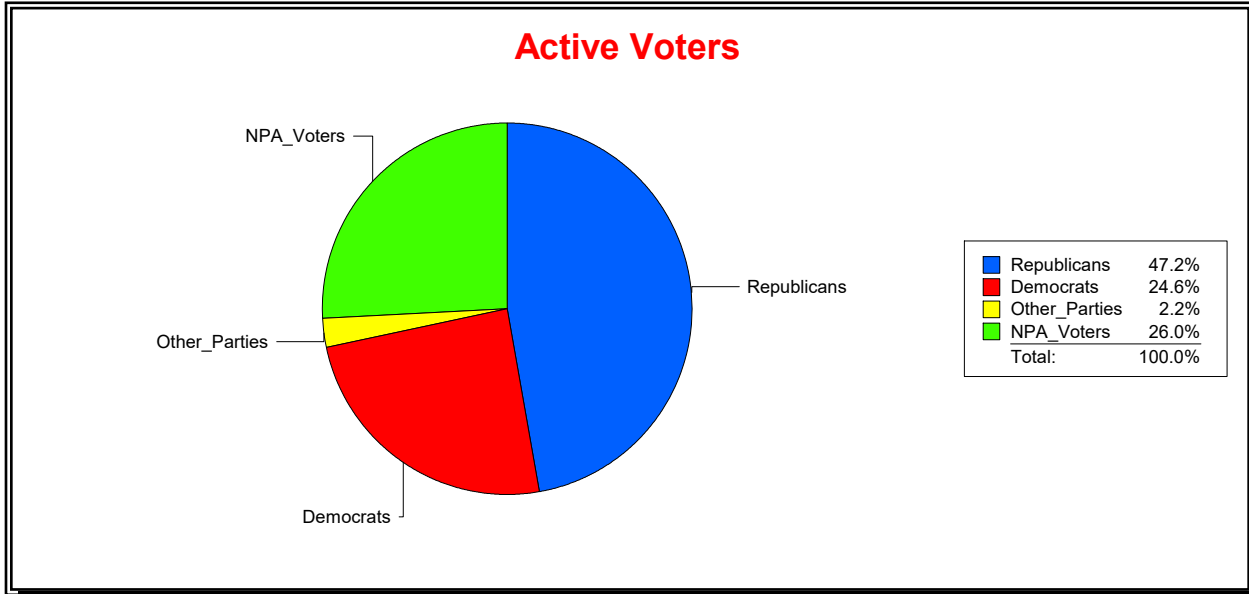

Ron Turner

Supervisor of Elections

Sarasota County, FL

Date 2/1/2024

Time 07:32 AM

Graphs of District Registration

Active Registered Voters

Inactive Voters

District	Total	Dems	Reps	NonP	Other	Total	Dems	Reps	NonP	Other
NORTH PORT 4	8,020	1,971	3,787	2,082	180	1,625	436	518	637	34