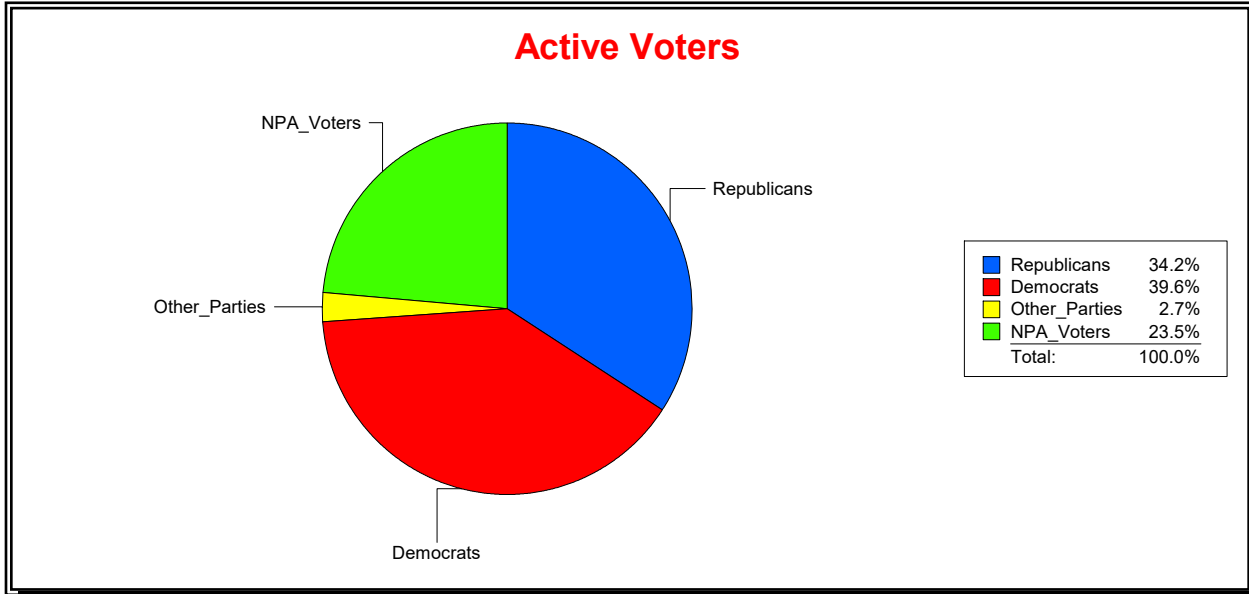

Supervisor of Elections

Sarasota County, FL

Date 2/1/2024

Time 07:32 AM

Graphs of District Registration

Active Registered Voters

Inactive Voters

District	Total	Dems	Reps	NonP	Other	Total	Dems	Reps	NonP	Other
SARASOTA	33,529	13,278	11,458	7,891	902	8,388	3,487	1,969	2,776	156