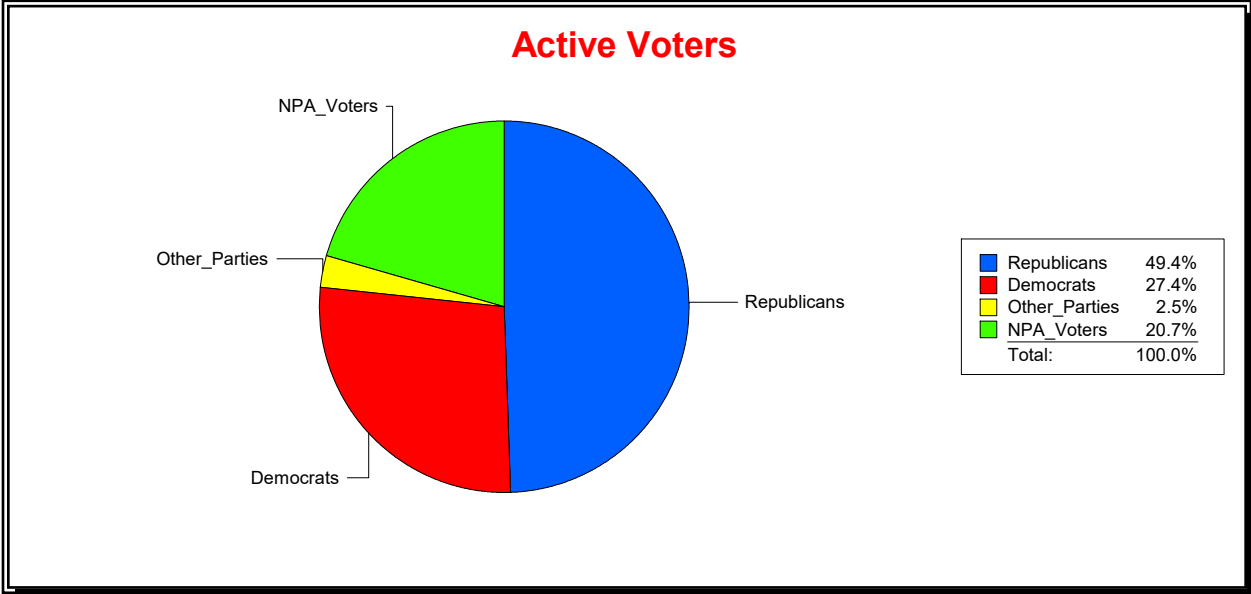

Ron Turner

Supervisor of Elections

Sarasota County, FL

Date 2/1/2024

Time 07:32 AM

Graphs of District Registration

Active Registered Voters

Inactive Voters

District	Total	Dems	Reps	NonP	Other	Total	Dems	Reps	NonP	Other
LONGBOAT KEY BEACH A	1,736	475	858	359	44	242	73	108	59	2