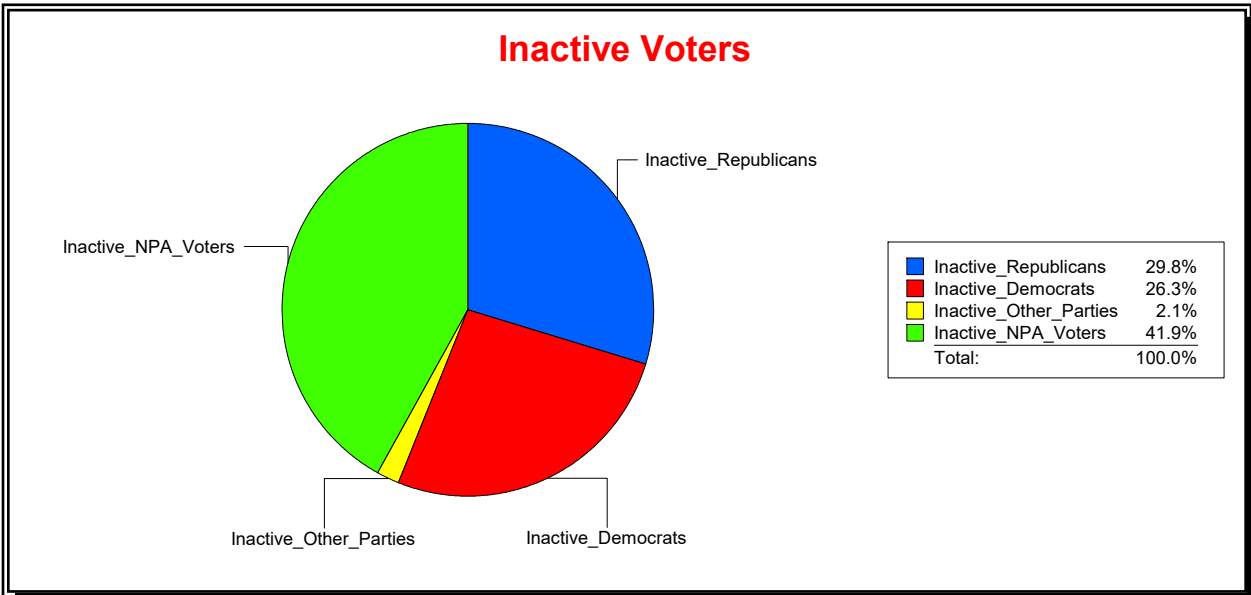

Ron Turner

Supervisor of Elections

Sarasota County, FL

Date 2/1/2024

Time 07:32 AM

Graphs of District Registration

Active Registered Voters

Inactive Voters

<u>District</u>	<u>Total</u>	<u>Dems</u>	<u>Reps</u>	<u>NonP</u>	<u>Other</u>	<u>Total</u>	<u>Dems</u>	<u>Reps</u>	<u>NonP</u>	<u>Other</u>
NORTH PORT 5	16,387	3,680	8,080	4,238	389	2,383	626	709	999	49