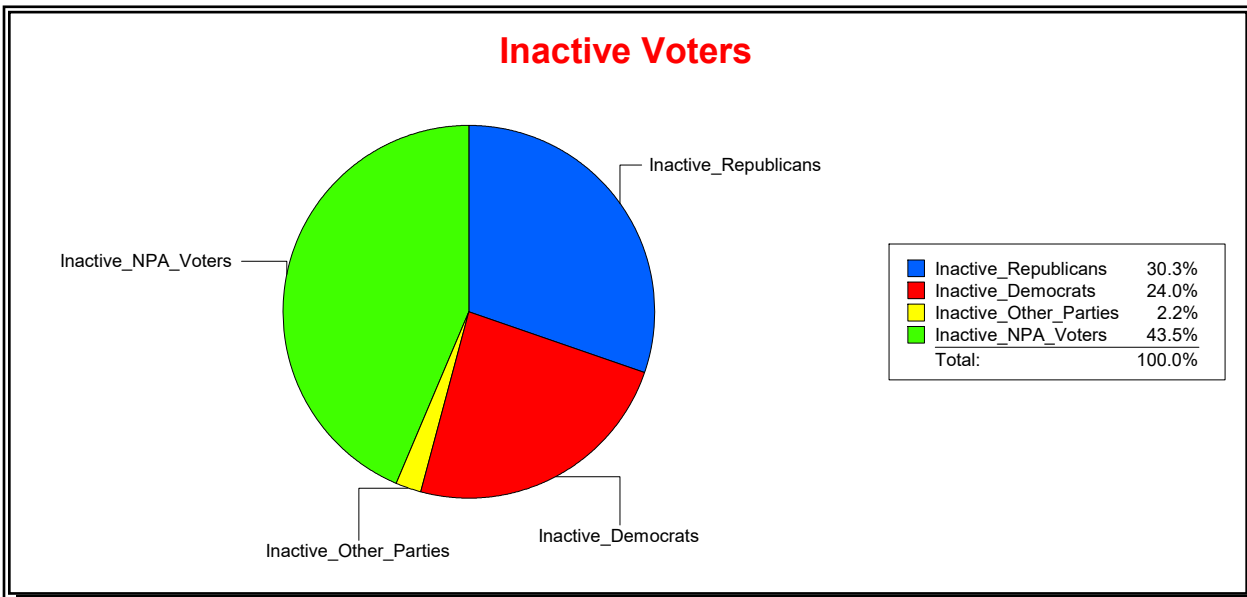

Ron Turner

Supervisor of Elections

Sarasota County, FL

Date 2/1/2024

Time 07:32 AM

Graphs of District Registration

District	Active Registered Voters					Inactive Voters				
	Total	Dems	Reps	NonP	Other	Total	Dems	Reps	NonP	Other
NORTH PORT 2	12,011	2,500	5,907	3,251	353	2,062	494	624	898	46