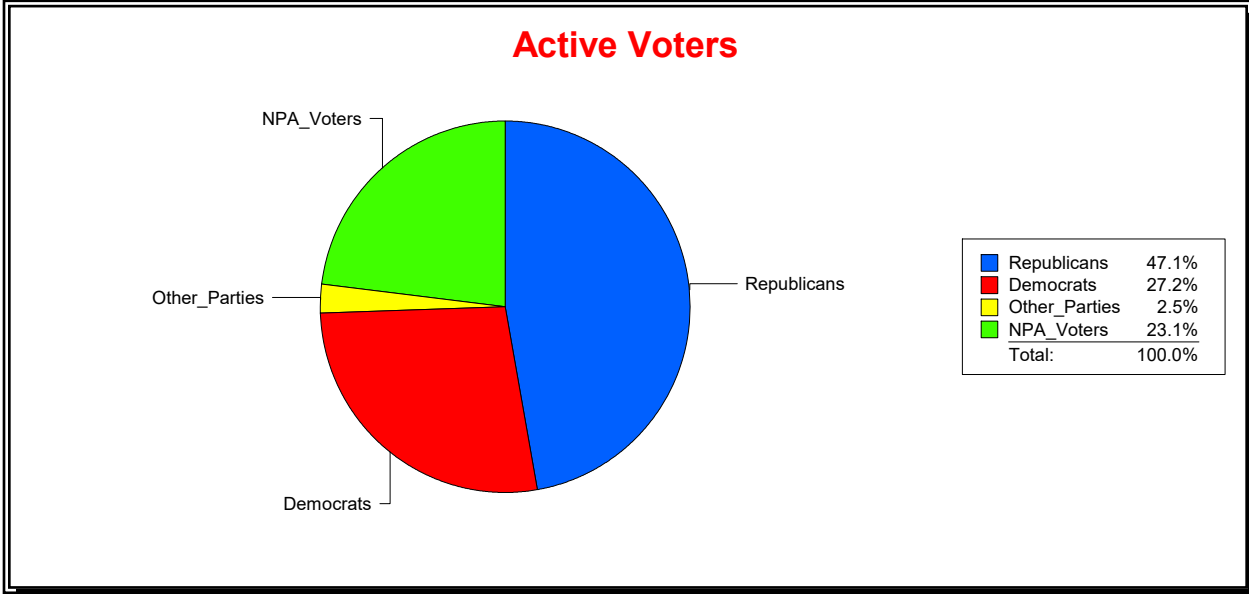

Ron Turner

Supervisor of Elections

Sarasota County, FL

Date 2/1/2024

Time 07:32 AM

Graphs of District Registration

Active Registered Voters

Inactive Voters

District	Total	Dems	Reps	NonP	Other	Total	Dems	Reps	NonP	Other
SOIL AND WATER DIST 1	63,532	17,302	29,915	14,700	1,615	10,700	3,171	3,600	3,707	222