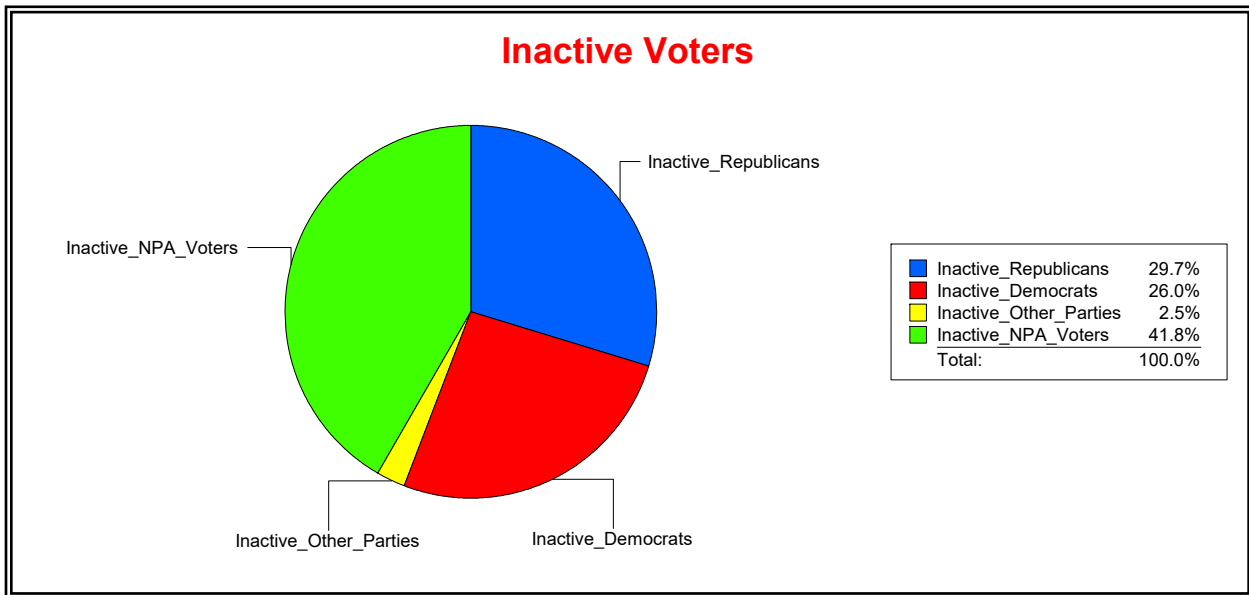

Ron Turner

Supervisor of Elections

Sarasota County, FL

Date 2/1/2024

Time 07:32 AM

Graphs of District Registration

Active Registered Voters

Inactive Voters

<u>District</u>	<u>Total</u>	<u>Dems</u>	<u>Reps</u>	<u>NonP</u>	<u>Other</u>	<u>Total</u>	<u>Dems</u>	<u>Reps</u>	<u>NonP</u>	<u>Other</u>
NORTH PORT DIST 1	9,829	2,140	4,745	2,696	248	1,862	485	553	778	46