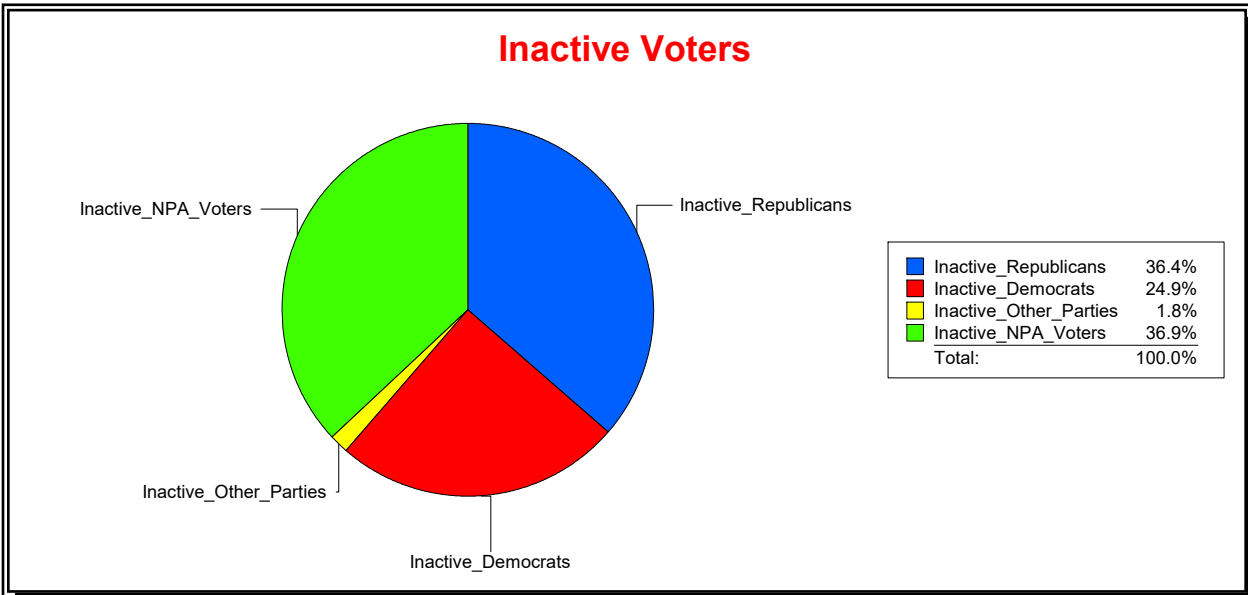

Ron Turner

Supervisor of Elections

Sarasota County, FL

Date 2/1/2024

Time 07:32 AM

Graphs of District Registration

Active Registered Voters

Inactive Voters

District	Total	Dems	Reps	NonP	Other	Total	Dems	Reps	NonP	Other
CNTY COMM DIST 3	70,105	16,781	34,381	17,423	1,520	9,868	2,462	3,590	3,643	173