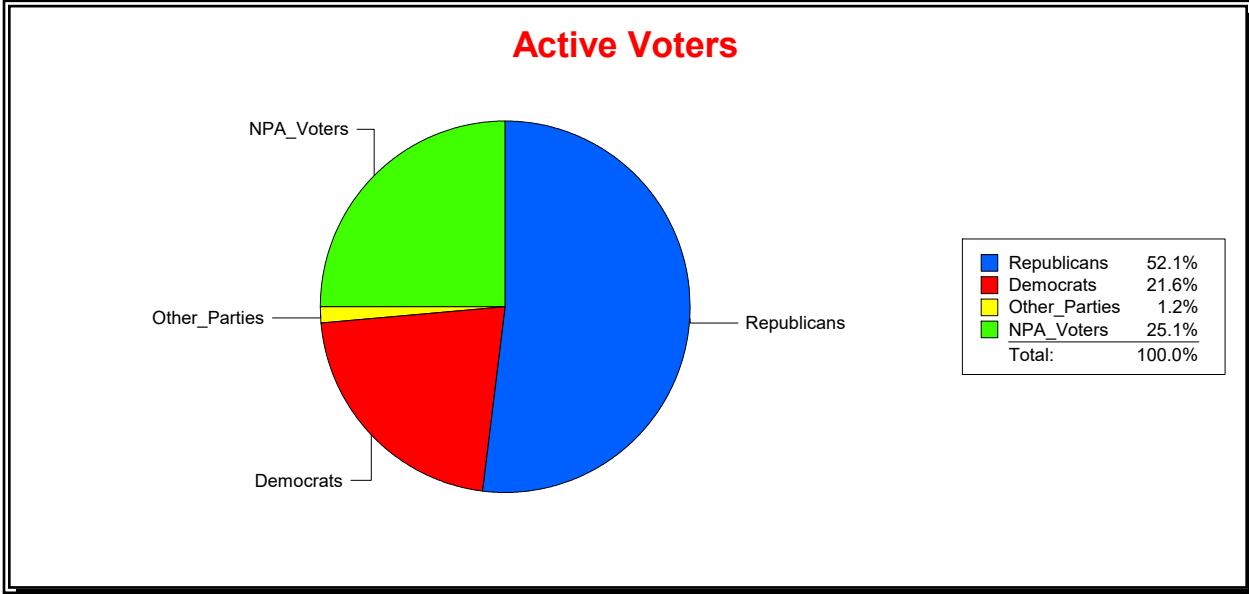

Sarasota County, FL

Date 2/1/2024

Time 07:32 AM

Graphs of District Registration

Active Registered Voters

Inactive Voters

District	Total	Dems	Reps	NonP	Other	Total	Dems	Reps	NonP	Other
BOBCAT TRAIL CDD	749	162	390	188	9	75	23	33	18	1