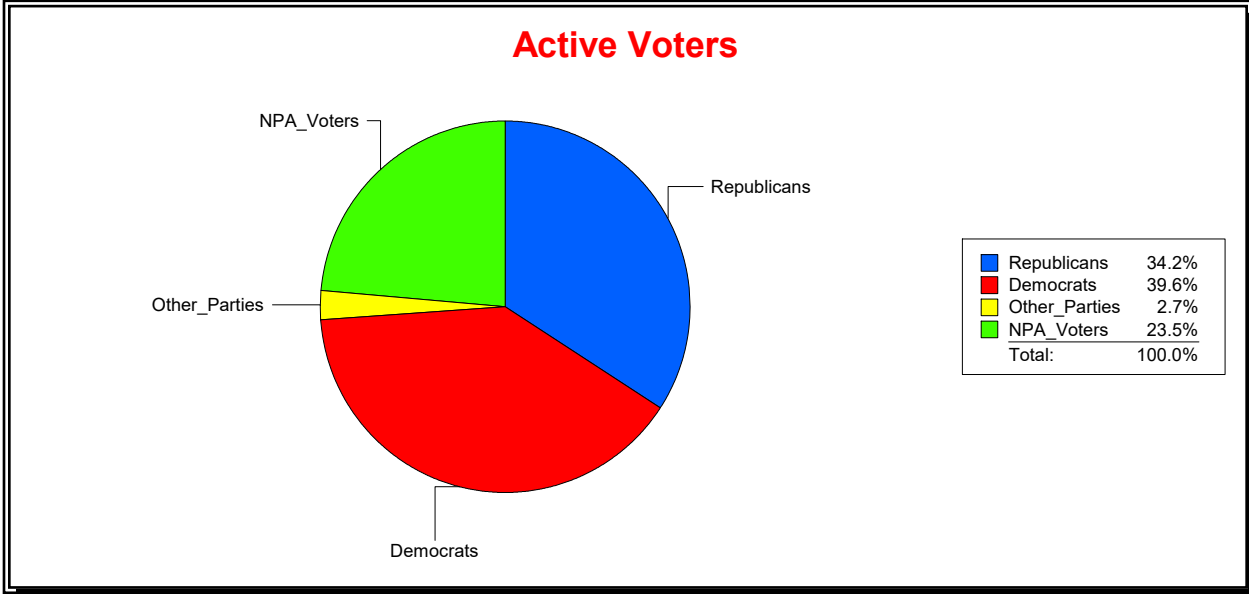

Ron Turner

Supervisor of Elections

Sarasota County, FL

Date 2/1/2024

Time 07:32 AM

Graphs of District Registration

Active Registered Voters

Inactive Voters

District	Total	Dems	Reps	NonP	Other	Total	Dems	Reps	NonP	Other
SARASOTA	33,529	13,278	11,458	7,891	902	8,388	3,487	1,969	2,776	156