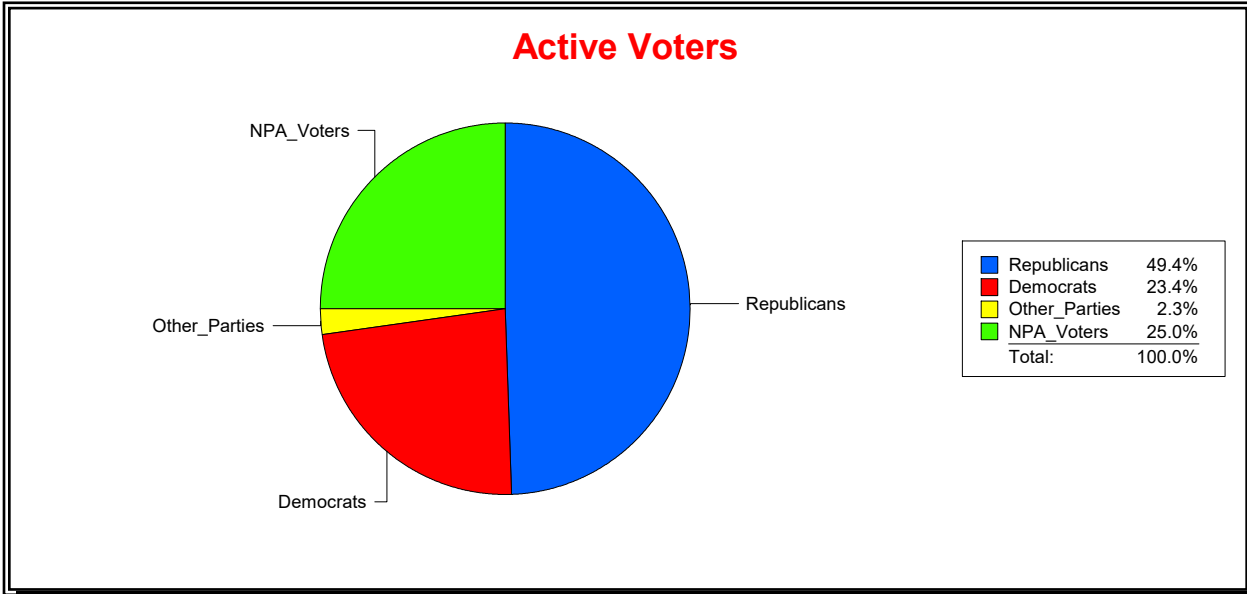

Ron Turner

Supervisor of Elections

Sarasota County, FL

Date 2/1/2024

Time 07:32 AM

Graphs of District Registration

Active Registered Voters

Inactive Voters

District	Total	Dems	Reps	NonP	Other	Total	Dems	Reps	NonP	Other
STATE HOUSE DIST 75	54,331	12,726	26,819	13,557	1,229	7,892	1,990	2,849	2,904	149