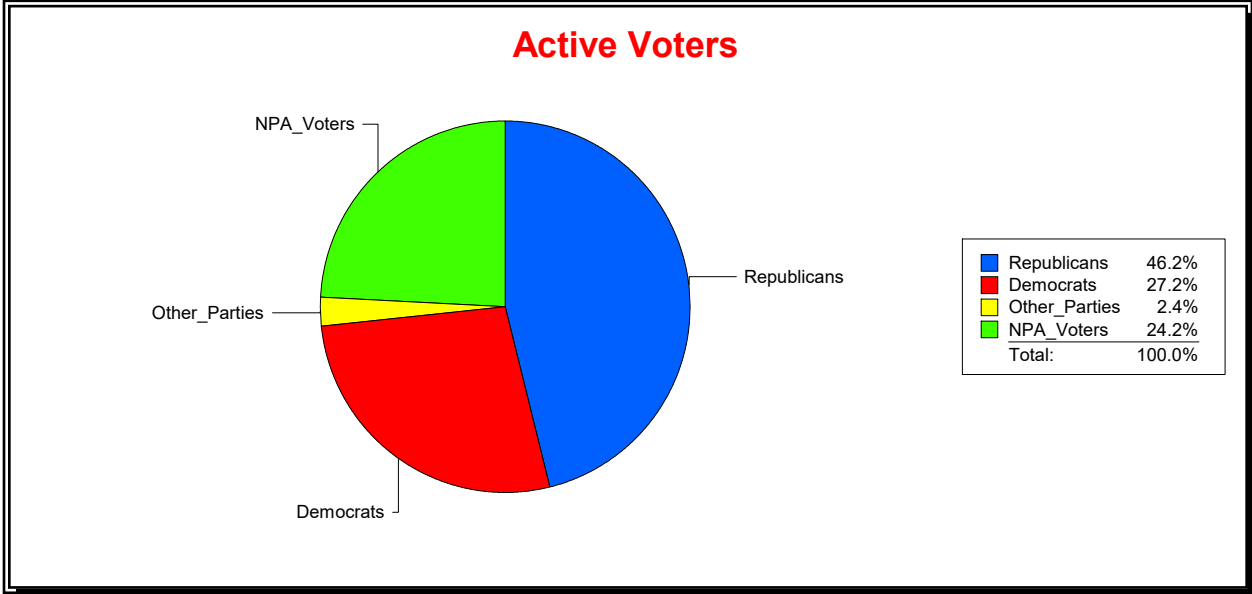

District	Total	Dems	Reps	NonP	Other	Total	Dems	Reps	NonP	Other
17TH CONGRESS DIST	323,650	88,016	149,540	78,281	7,813	55,046	16,425	17,855	19,700	1,066

Ron Turner

Supervisor of Elections

Sarasota County, FL