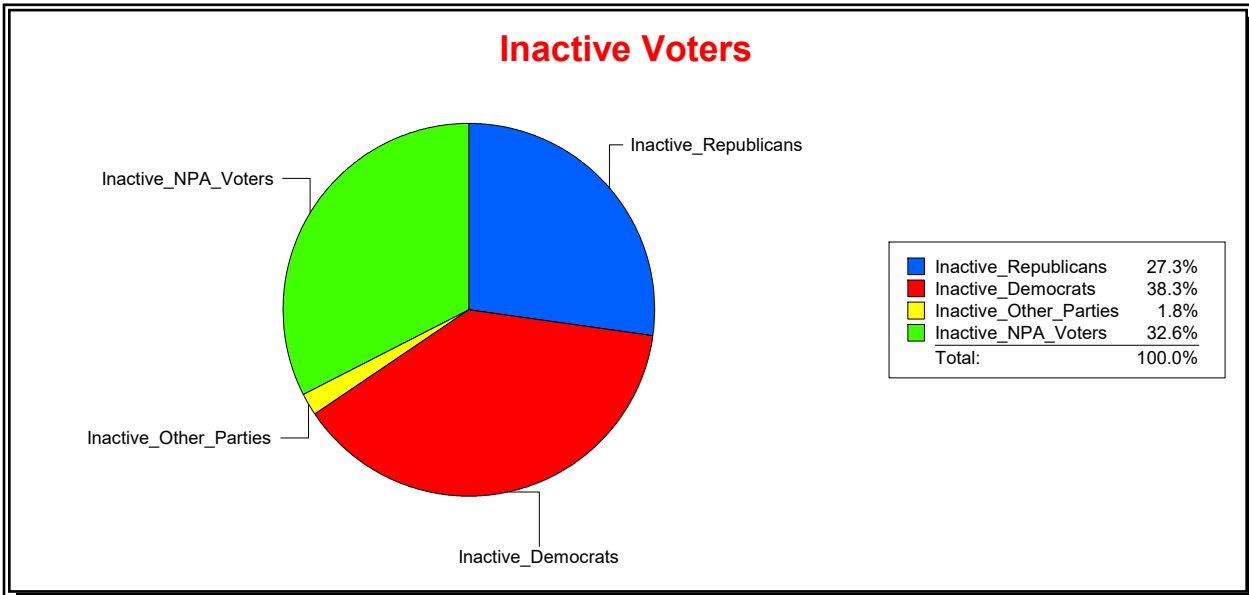

Ron Turner

Supervisor of Elections

Sarasota County, FL

Date 2/1/2024

Time 07:32 AM

Graphs of District Registration

Active Registered Voters

Inactive Voters

District	Total	Dems	Reps	NonP	Other	Total	Dems	Reps	NonP	Other
CNTY COMM DIST 2	57,395	20,870	21,959	13,140	1,426	12,644	4,847	3,455	4,118	224