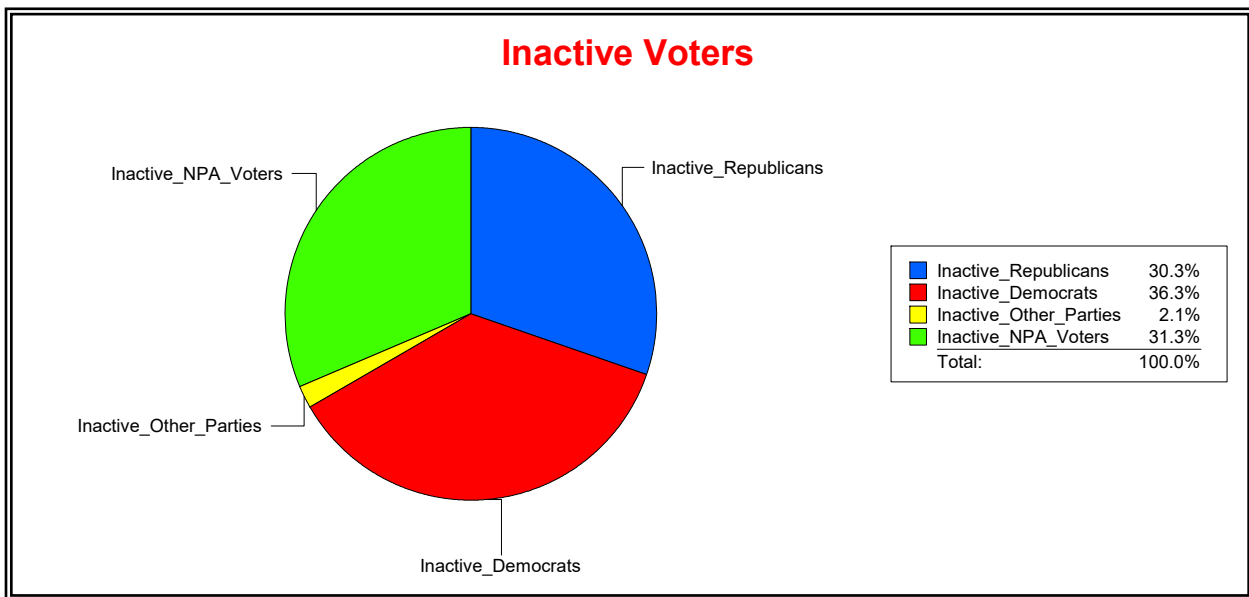

Ron Turner

Supervisor of Elections

Sarasota County, FL

Date 2/1/2024

Time 07:32 AM

Graphs of District Registration

Active Registered Voters

Inactive Voters

District	Total	Dems	Reps	NonP	Other	Total	Dems	Reps	NonP	Other
SARASOTA DIST 2	15,482	5,458	6,101	3,551	372	2,480	901	752	775	52