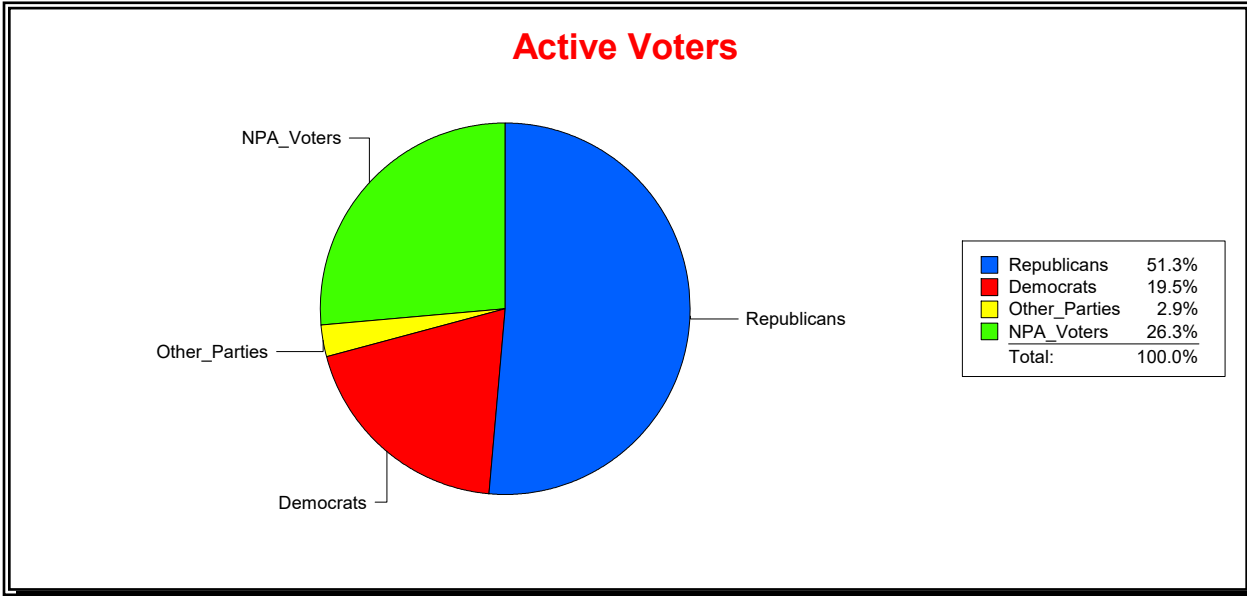

Ron Turner

Supervisor of Elections

Sarasota County, FL

Date 2/1/2024

Time 07:32 AM

Graphs of District Registration

Active Registered Voters

Inactive Voters

District	Total	Dems	Reps	NonP	Other	Total	Dems	Reps	NonP	Other
WOODLANDS CDD	1,751	342	898	460	51	103	27	36	38	2