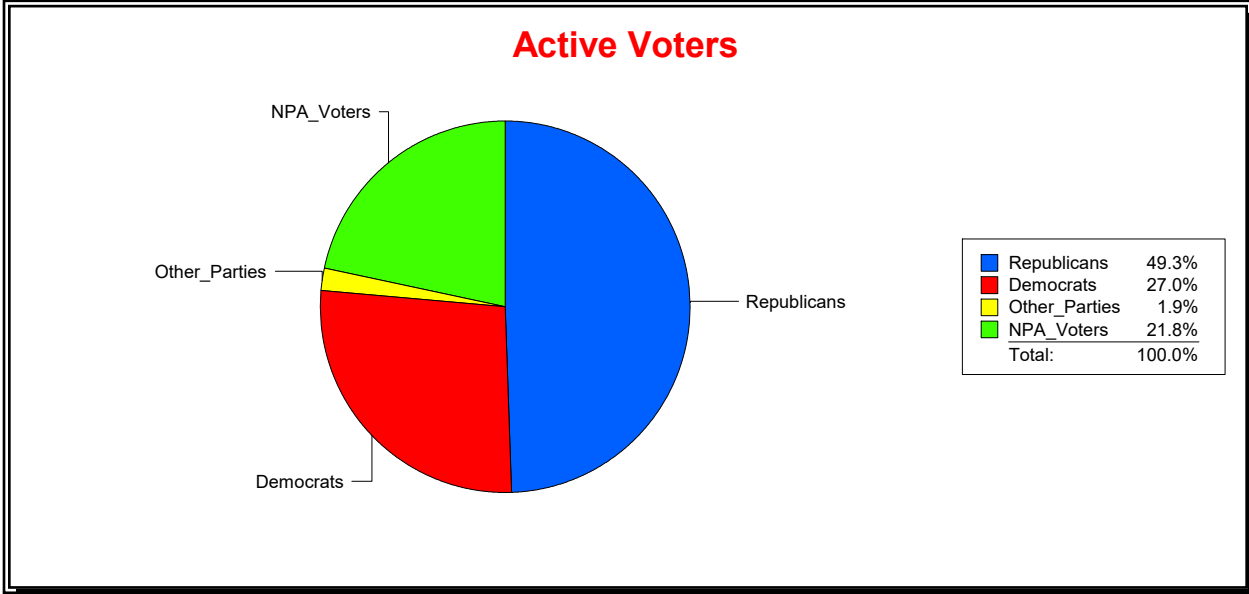

Ron Turner

Supervisor of Elections

Sarasota County, FL

Date 2/1/2024

Time 07:32 AM

Graphs of District Registration

Active Registered Voters

Inactive Voters

District	Total	Dems	Reps	NonP	Other	Total	Dems	Reps	NonP	Other
LBK DISTRICT 4	367	99	181	80	7	61	18	28	13	2