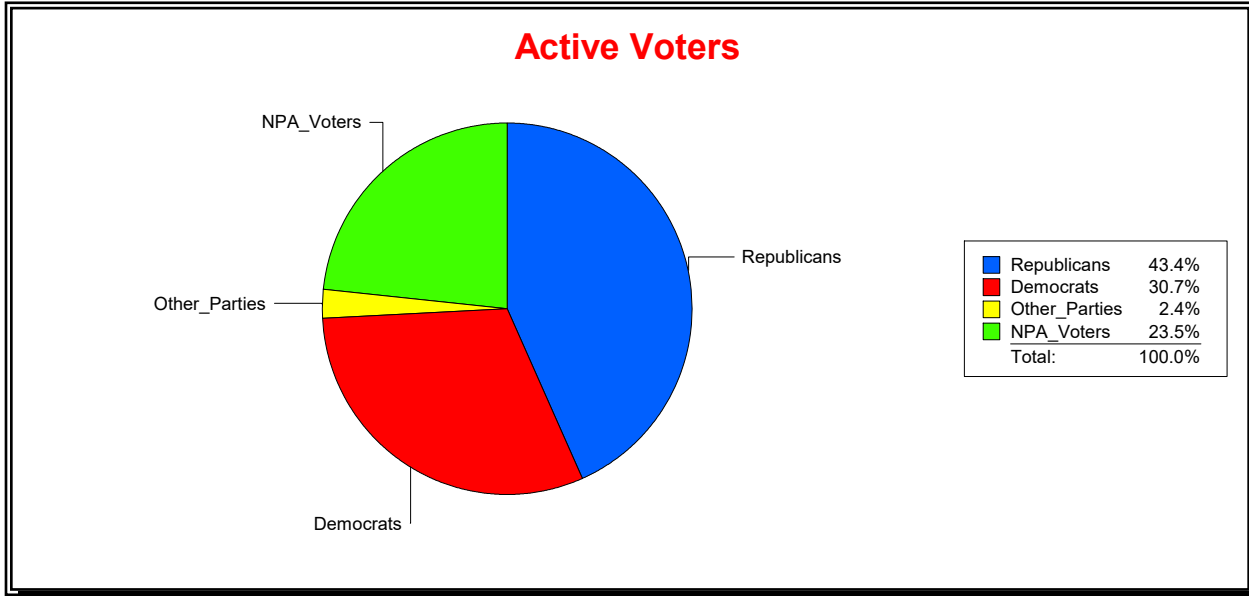

Ron Turner

Supervisor of Elections

Sarasota County, FL

Date 2/1/2024

Time 07:32 AM

Graphs of District Registration

Active Registered Voters

Inactive Voters

District	Total	Dems	Reps	NonP	Other	Total	Dems	Reps	NonP	Other
STATE HOUSE DIST 73	132,783	40,828	57,623	31,159	3,173	23,900	7,919	7,531	8,012	438