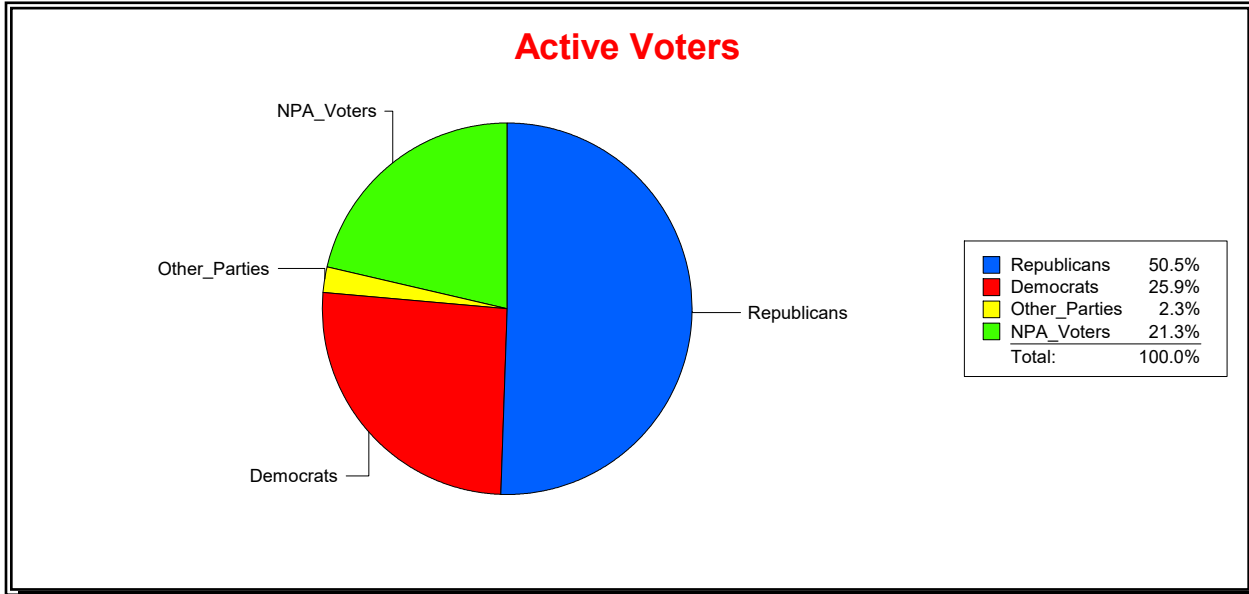

District	Total	Dems	Reps	NonP	Other	Total	Dems	Reps	NonP	Other
LONGBOAT KEY	4,452	1,154	2,248	948	102	544	150	255	133	6

Ron Turner

Supervisor of Elections

Sarasota County, FL

Date 2/1/2024

Time 07:32 AM

Graphs of District Registration