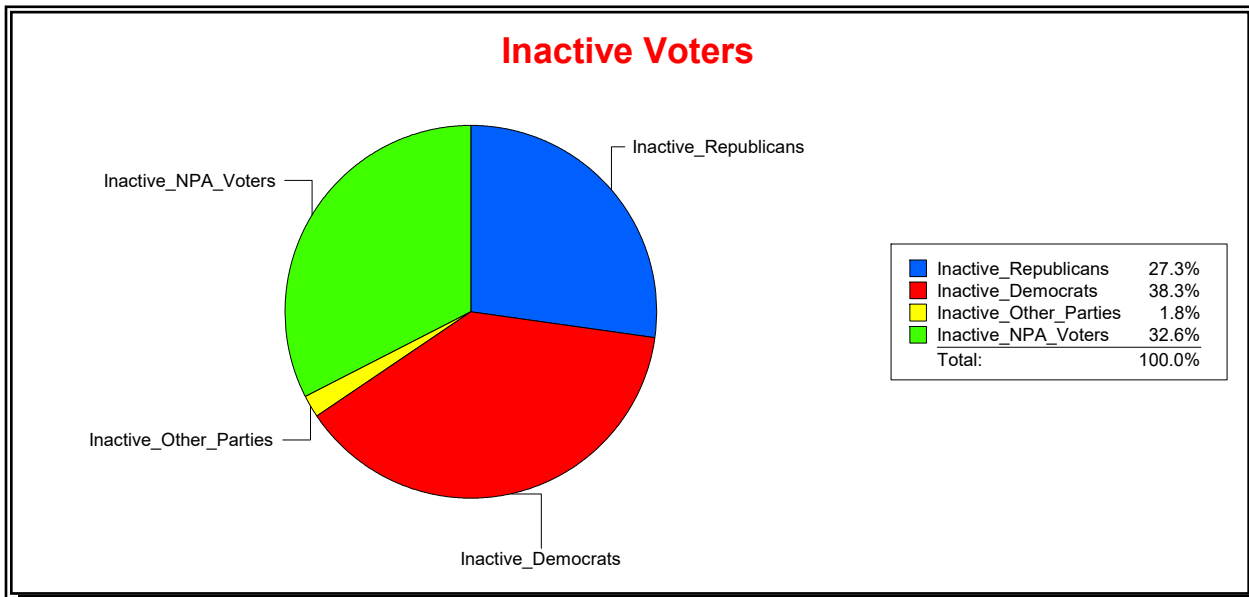

Ron Turner

Supervisor of Elections

Sarasota County, FL

Date 2/1/2024

Time 07:32 AM

Graphs of District Registration

Active Registered Voters

Inactive Voters

District	Total	Dems	Reps	NonP	Other	Total	Dems	Reps	NonP	Other
SOIL AND WATER DIST 2	57,395	20,870	21,959	13,140	1,426	12,644	4,847	3,455	4,118	224