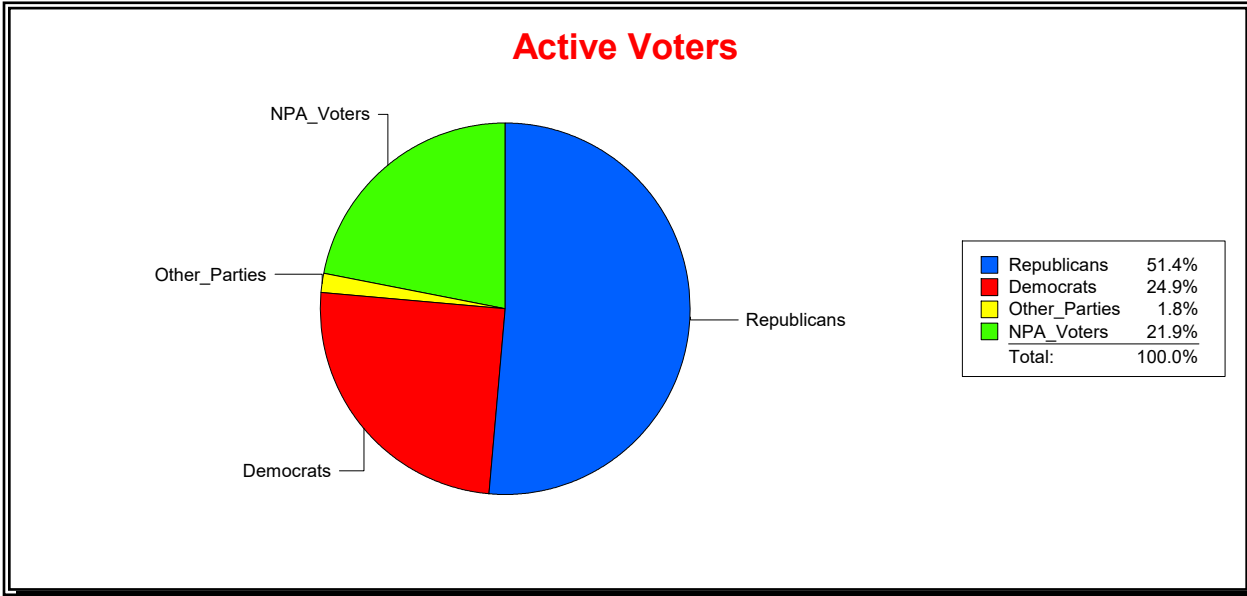

Ron Turner

Supervisor of Elections

Sarasota County, FL

Date 2/1/2024

Time 07:32 AM

Graphs of District Registration

Active Registered Voters

Inactive Voters

District	Total	Dems	Reps	NonP	Other	Total	Dems	Reps	NonP	Other
LONGBOAT KEY 3	1,400	348	720	307	25	164	46	76	40	2