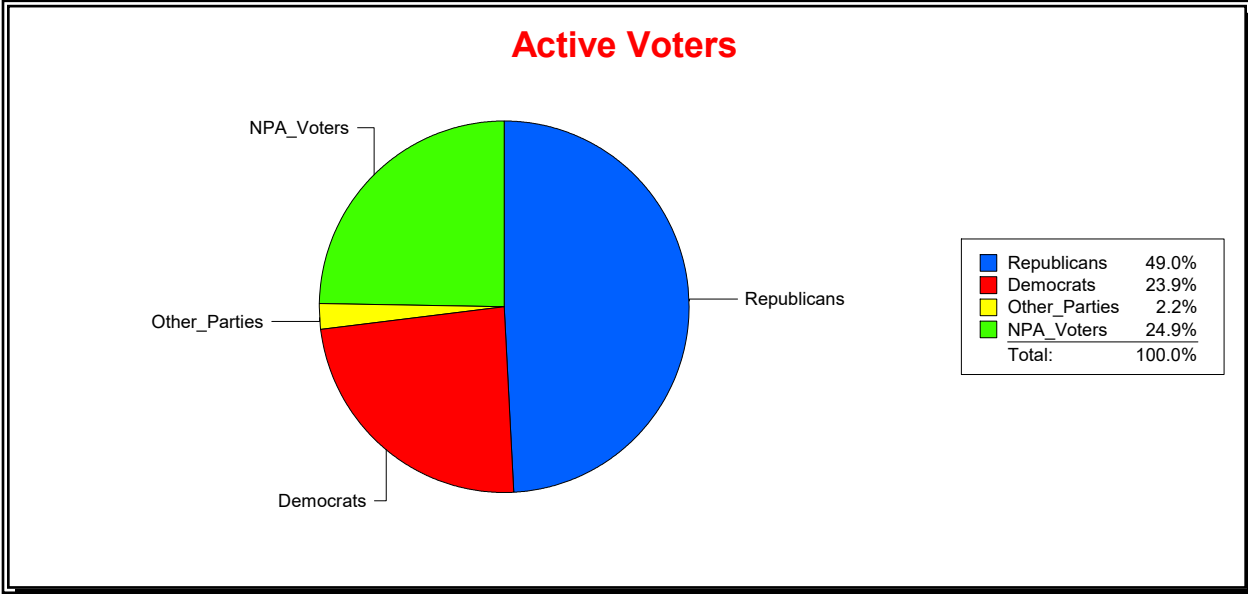

Ron Turner

Supervisor of Elections

Sarasota County, FL

Date 2/1/2024

Time 07:32 AM

Graphs of District Registration

Active Registered Voters

Inactive Voters

District	Total	Dems	Reps	NonP	Other	Total	Dems	Reps	NonP	Other
CNTY COMM DIST 3	70,105	16,781	34,381	17,423	1,520	9,868	2,462	3,590	3,643	173