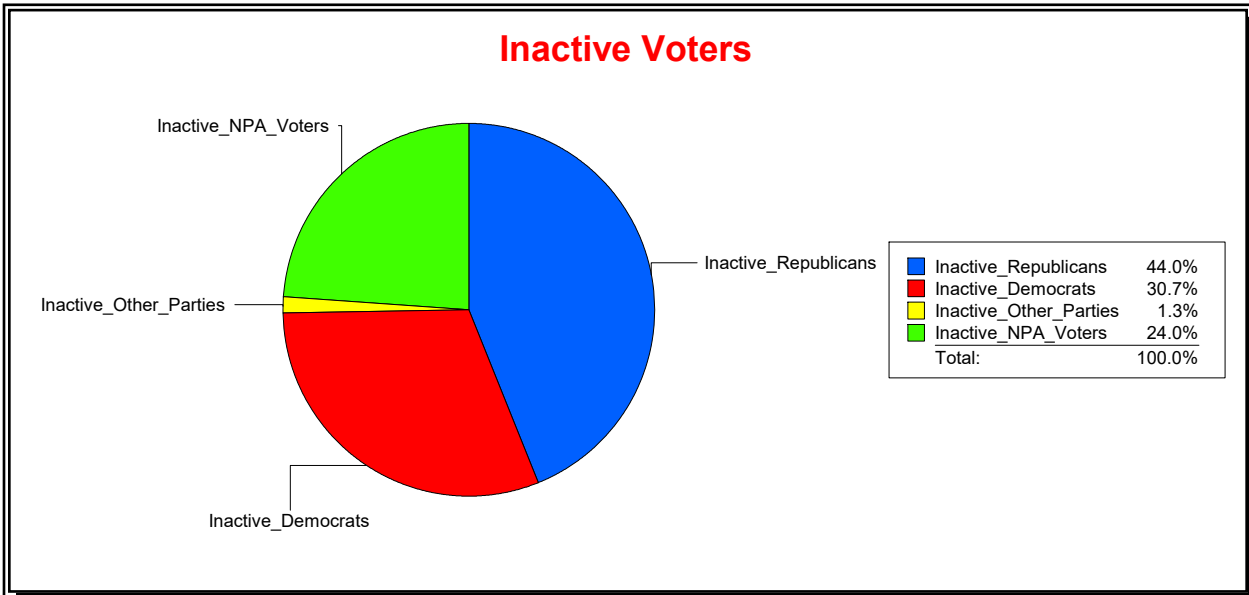

Sarasota County, FL

Date 2/1/2024

Time 07:32 AM

Graphs of District Registration

Active Registered Voters

Inactive Voters

District	Total	Dems	Reps	NonP	Other	Total	Dems	Reps	NonP	Other
BOBCAT TRAIL CDD	749	162	390	188	9	75	23	33	18	1