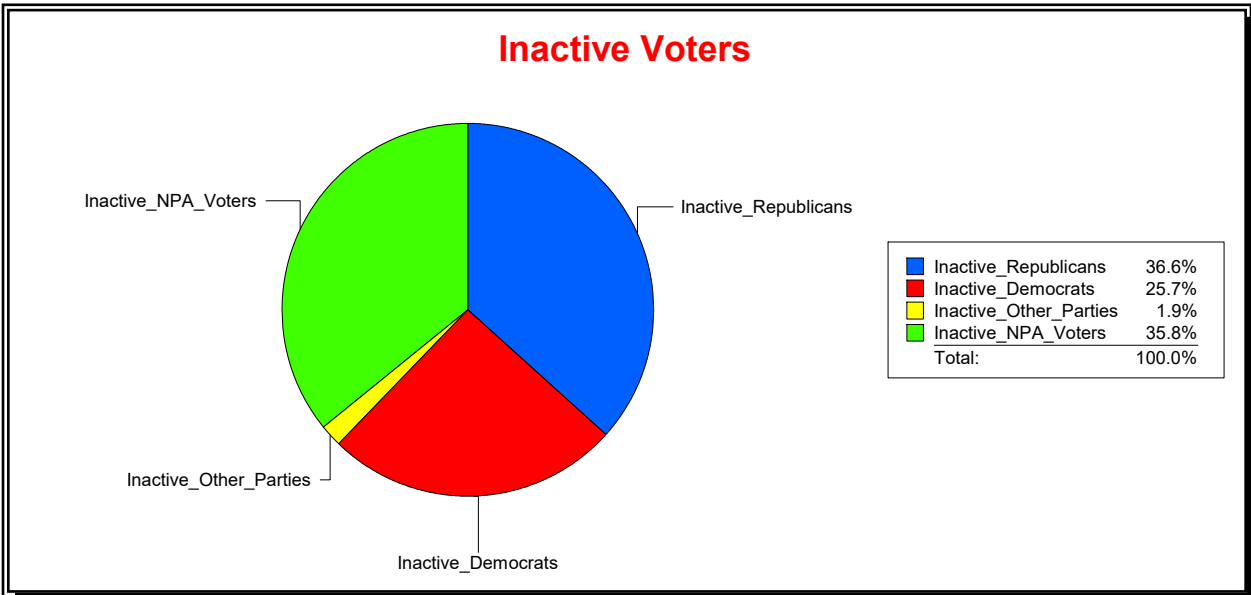

District	Total	Dems	Reps	NonP	Other	Total	Dems	Reps	NonP	Other
ENGLEWOOD FIRE DIST	12,950	2,962	6,498	3,205	285	1,999	514	732	715	38

Ron Turner

Supervisor of Elections

Sarasota County, FL

Date 2/1/2024

Time 07:32 AM