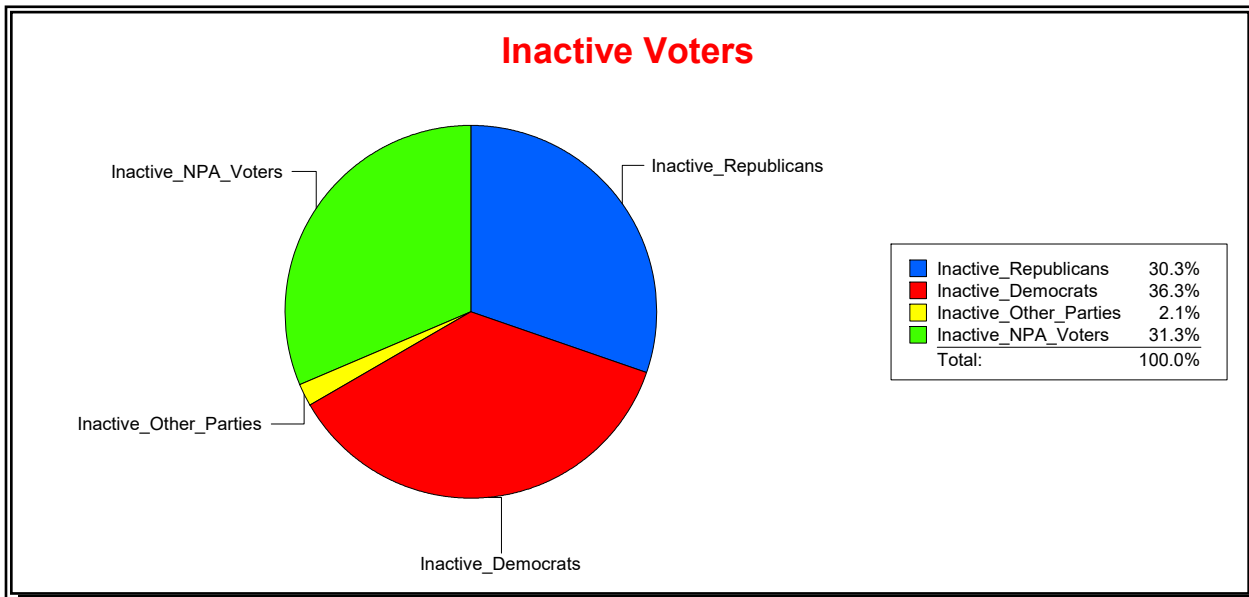

Ron Turner

Supervisor of Elections

Sarasota County, FL

Date 2/1/2024

Time 07:32 AM

Graphs of District Registration

Active Registered Voters

Inactive Voters

District	Total	Dems	Reps	NonP	Other	Total	Dems	Reps	NonP	Other
SARASOTA 2	15,482	5,458	6,101	3,551	372	2,480	901	752	775	52