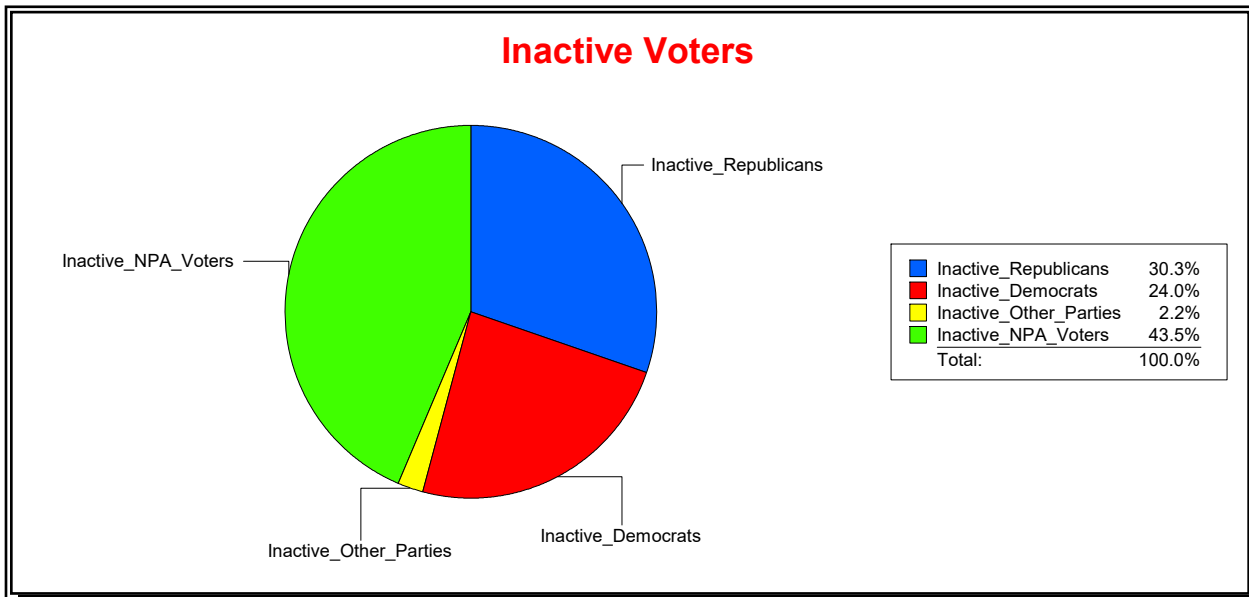

Ron Turner

Supervisor of Elections

Sarasota County, FL

Date 2/1/2024

Time 07:32 AM

Graphs of District Registration

Active Registered Voters

Inactive Voters

District	Total	Dems	Reps	NonP	Other	Total	Dems	Reps	NonP	Other
NORTH PORT DIST 2	12,011	2,500	5,907	3,251	353	2,062	494	624	898	46