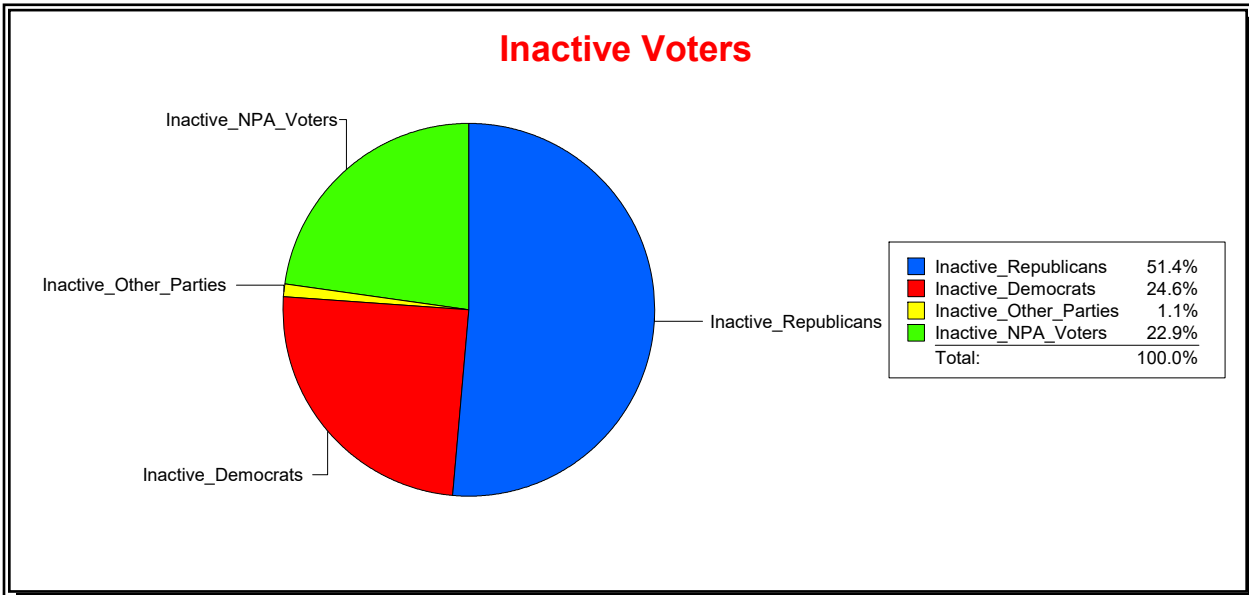

Date 2/1/2024

Time 07:32 AM

Graphs of District Registration

Active Registered Voters

Inactive Voters

District	Total	Dems	Reps	NonP	Other	Total	Dems	Reps	NonP	Other
LONGBOAT KEY 1	1,418	293	787	296	42	175	43	90	40	2