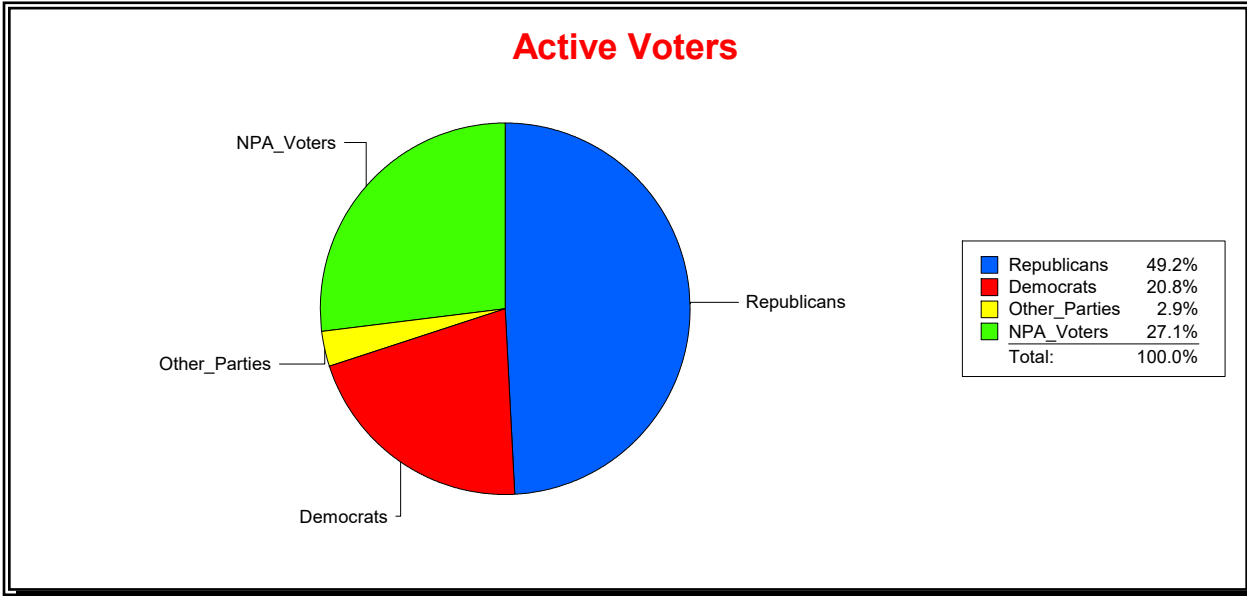

Ron Turner

Supervisor of Elections

Sarasota County, FL

Date 2/1/2024

Time 07:32 AM

Graphs of District Registration

District	Active Registered Voters					Inactive Voters				
	Total	Dems	Reps	NonP	Other	Total	Dems	Reps	NonP	Other
NORTH PORT 2	12,011	2,500	5,907	3,251	353	2,062	494	624	898	46