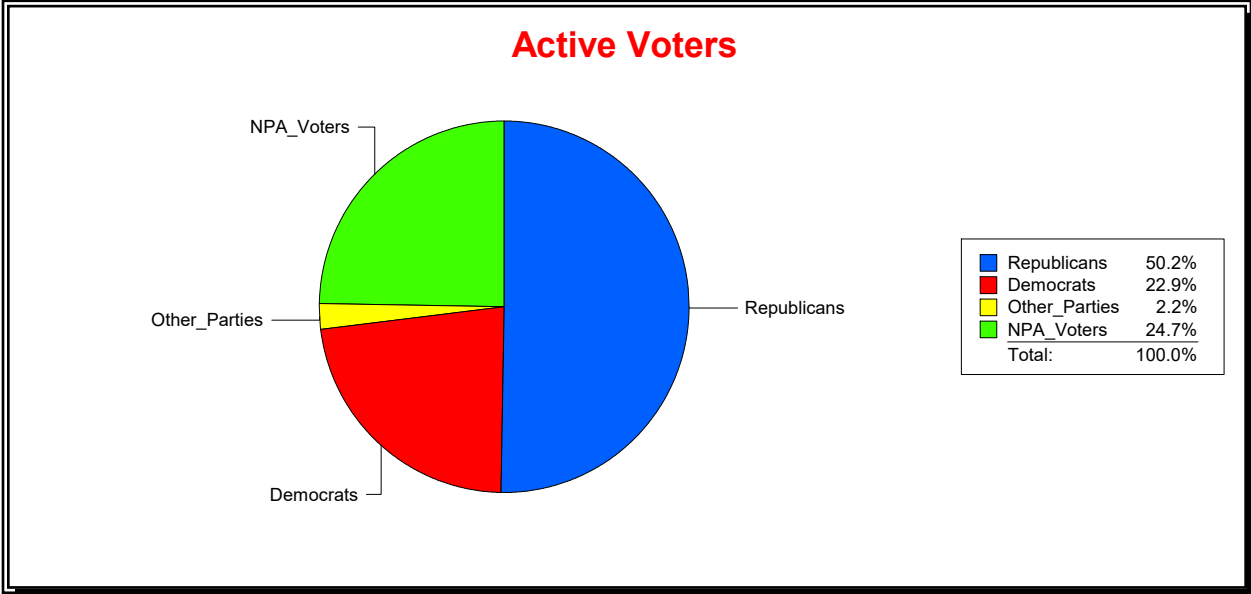

District	Total	Dems	Reps	NonP	Other	Total	Dems	Reps	NonP	Other
ENGLEWOOD FIRE DIST	12,950	2,962	6,498	3,205	285	1,999	514	732	715	38

Ron Turner

Supervisor of Elections

Sarasota County, FL

Date 2/1/2024

Time 07:32 AM