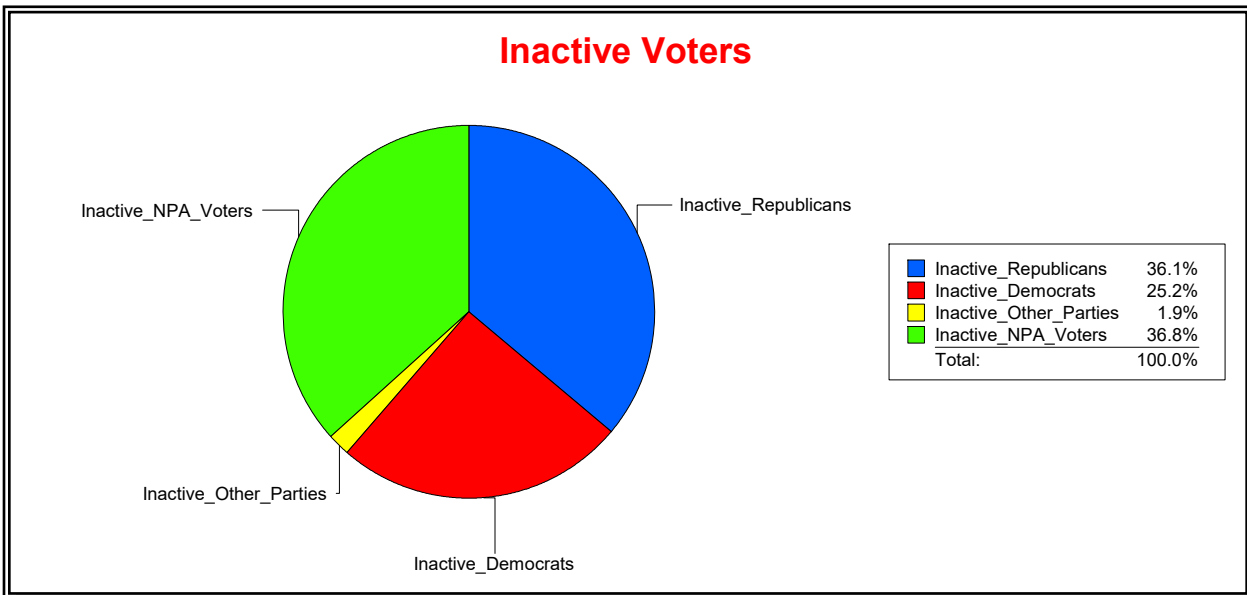

Ron Turner

Supervisor of Elections

Sarasota County, FL

Date 2/1/2024

Time 07:32 AM

Graphs of District Registration

Active Registered Voters

Inactive Voters

District	Total	Dems	Reps	NonP	Other	Total	Dems	Reps	NonP	Other
STATE HOUSE DIST 75	54,331	12,726	26,819	13,557	1,229	7,892	1,990	2,849	2,904	149