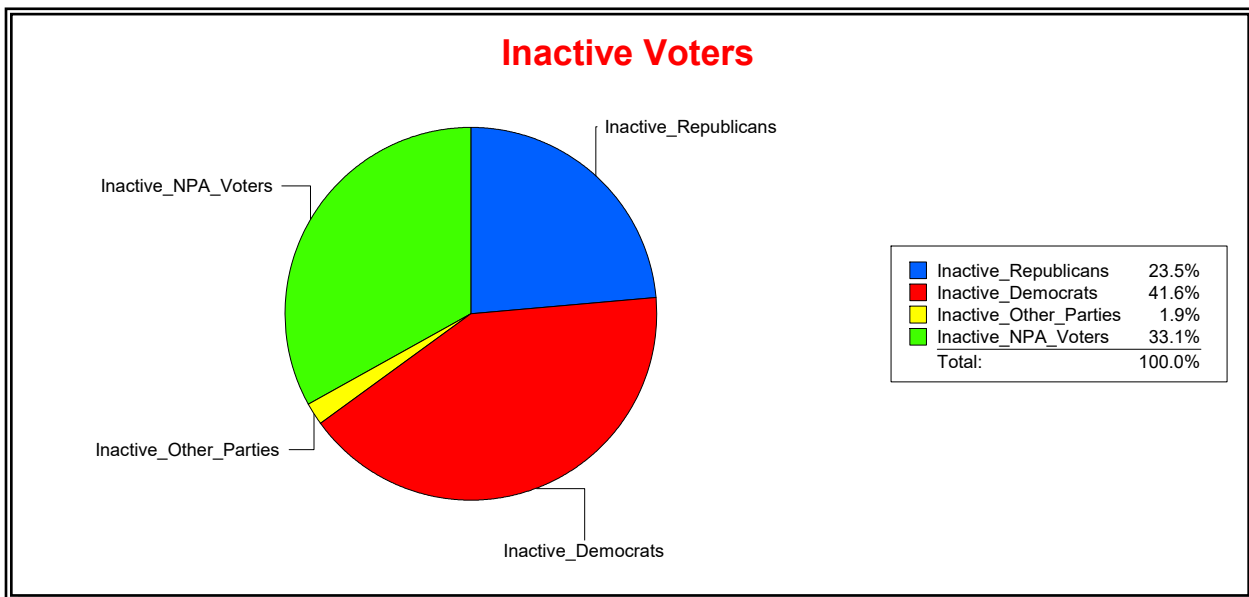

Supervisor of Elections

Sarasota County, FL

Date 2/1/2024

Time 07:32 AM

Graphs of District Registration

Active Registered Voters

Inactive Voters

District	Total	Dems	Reps	NonP	Other	Total	Dems	Reps	NonP	Other
SARASOTA	33,529	13,278	11,458	7,891	902	8,388	3,487	1,969	2,776	156