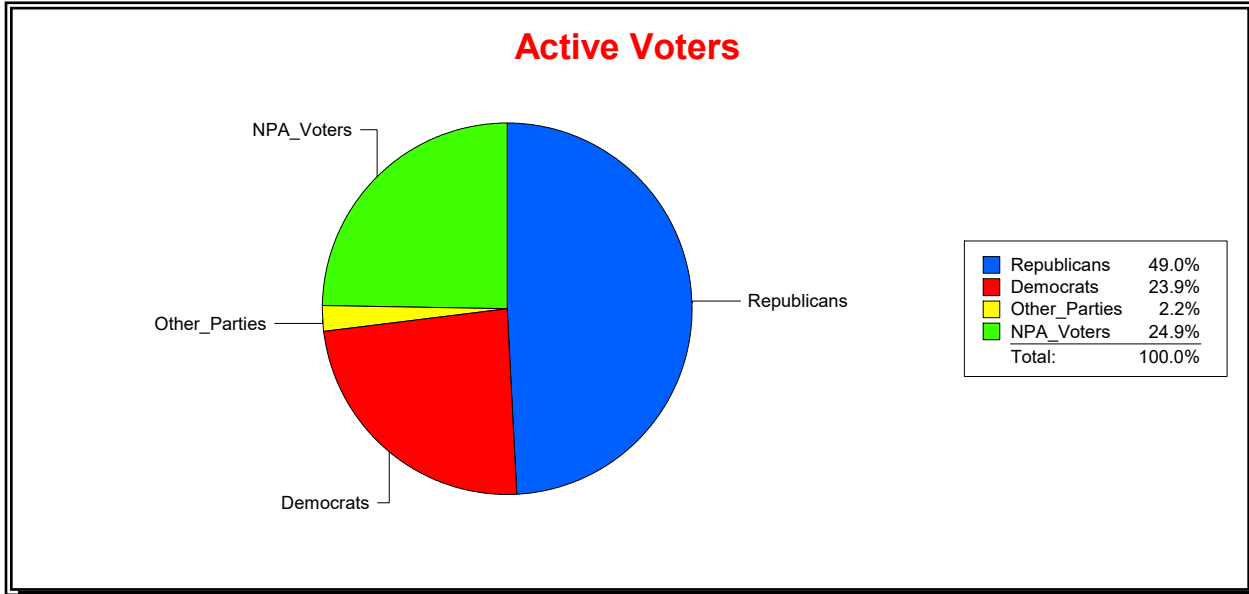

Ron Turner

Supervisor of Elections

Sarasota County, FL

Date 2/1/2024

Time 07:32 AM

Graphs of District Registration

Active Registered Voters

Inactive Voters

District	Total	Dems	Reps	NonP	Other	Total	Dems	Reps	NonP	Other
SOIL AND WATER DIST 3	70,105	16,781	34,381	17,423	1,520	9,868	2,462	3,590	3,643	173