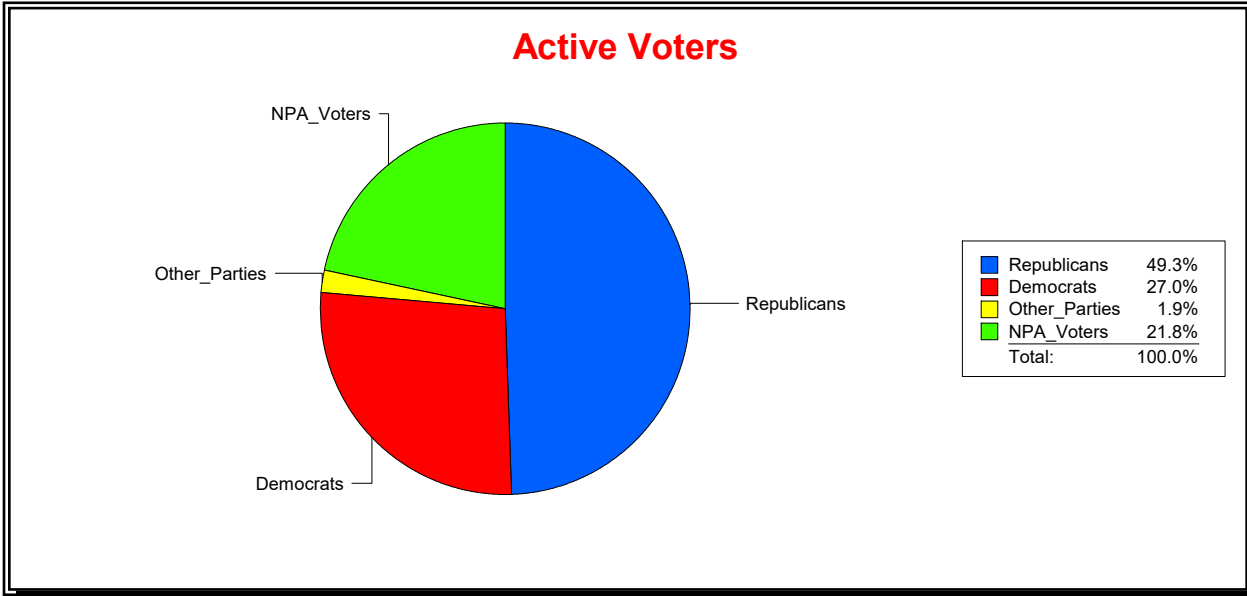

Date 2/1/2024

Time 07:32 AM

Graphs of District Registration

Active Registered Voters

Inactive Voters

District	Total	Dems	Reps	NonP	Other	Total	Dems	Reps	NonP	Other
LONGBOAT KEY 4	367	99	181	80	7	61	18	28	13	2