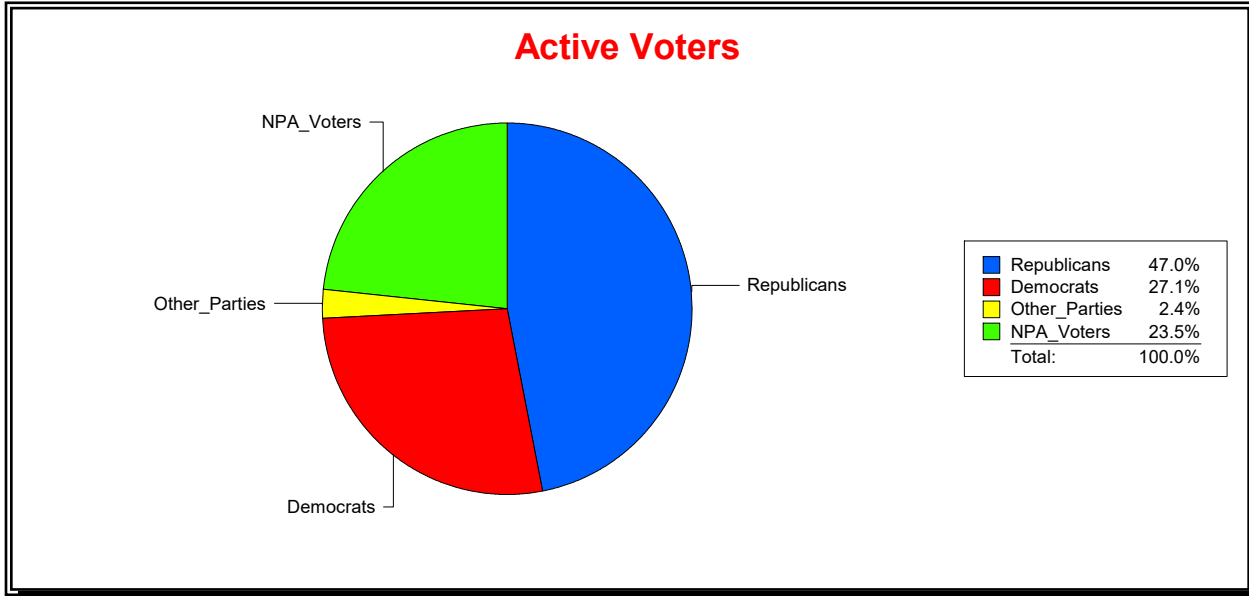

Time 07:32 AM

Graphs of District Registration

Active Registered Voters

Inactive Voters

District	Total	Dems	Reps	NonP	Other	Total	Dems	Reps	NonP	Other
SOIL AND WATER DIST 4	68,509	18,558	32,221	16,066	1,664	10,040	2,912	3,452	3,478	198