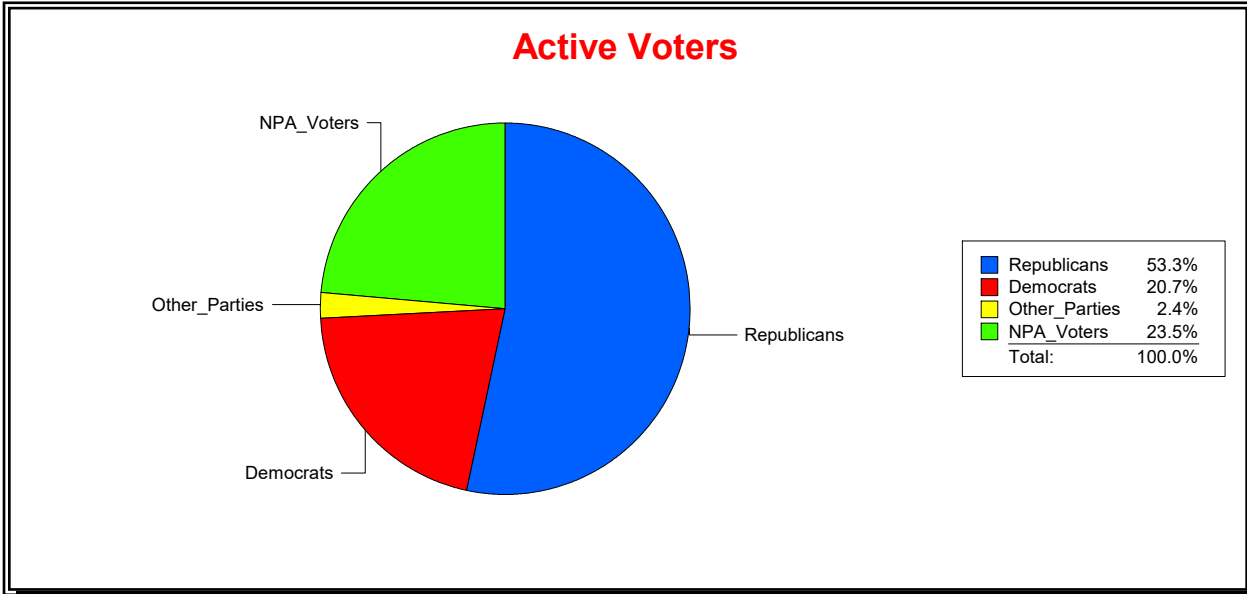

Ron Turner

Supervisor of Elections

Sarasota County, FL

Date 2/1/2024

Time 07:32 AM

Graphs of District Registration

Active Registered Voters

Inactive Voters

District	Total	Dems	Reps	NonP	Other	Total	Dems	Reps	NonP	Other
WEST VILLAGES CDD	8,398	1,742	4,477	1,976	203	416	83	171	154	8