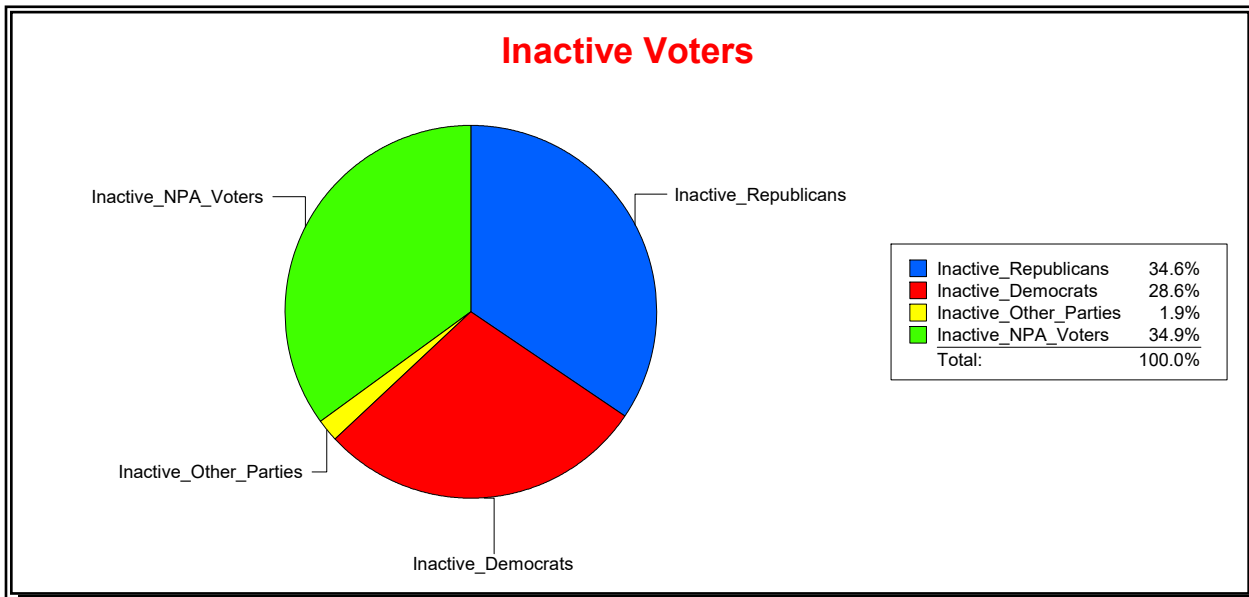

Ron Turner

Supervisor of Elections

Sarasota County, FL

Date 2/1/2024

Time 07:32 AM

Graphs of District Registration

Active Registered Voters

Inactive Voters

<u>District</u>	<u>Total</u>	<u>Dems</u>	<u>Reps</u>	<u>NonP</u>	<u>Other</u>	<u>Total</u>	<u>Dems</u>	<u>Reps</u>	<u>NonP</u>	<u>Other</u>
COUNTY	208,212	55,679	98,304	49,292	4,937	33,365	9,534	11,531	11,656	644