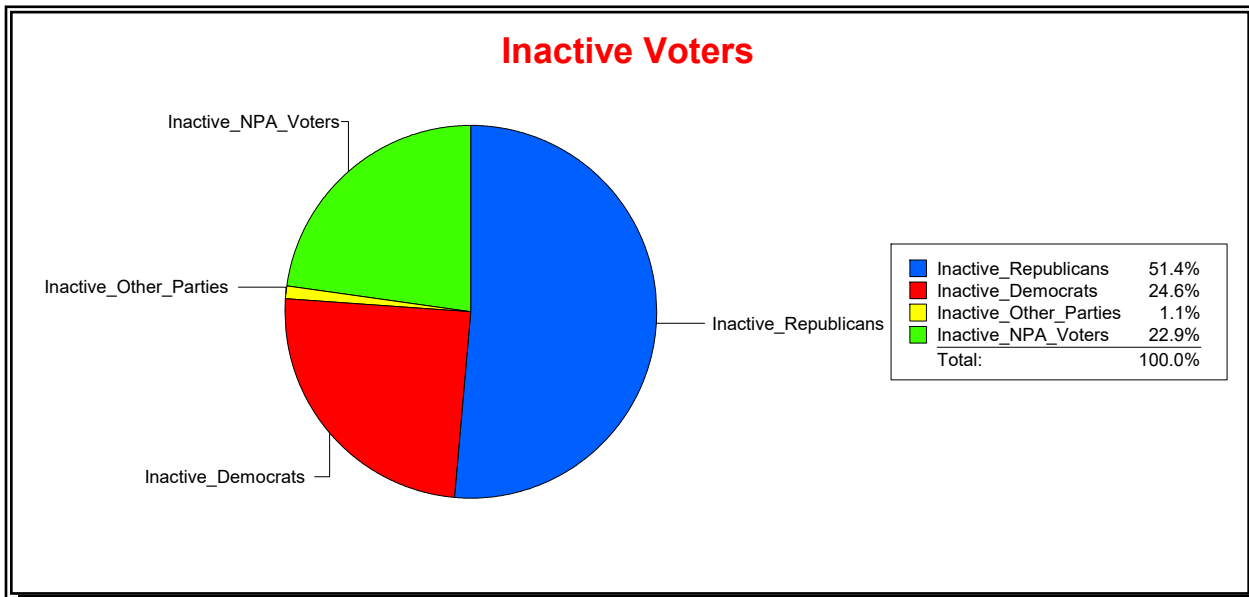

Ron Turner

Supervisor of Elections

Sarasota County, FL

Date 2/1/2024

Time 07:32 AM

Graphs of District Registration

Active Registered Voters

Inactive Voters

District	Total	Dems	Reps	NonP	Other	Total	Dems	Reps	NonP	Other
LBK DISTRICT 1	1,418	293	787	296	42	175	43	90	40	2