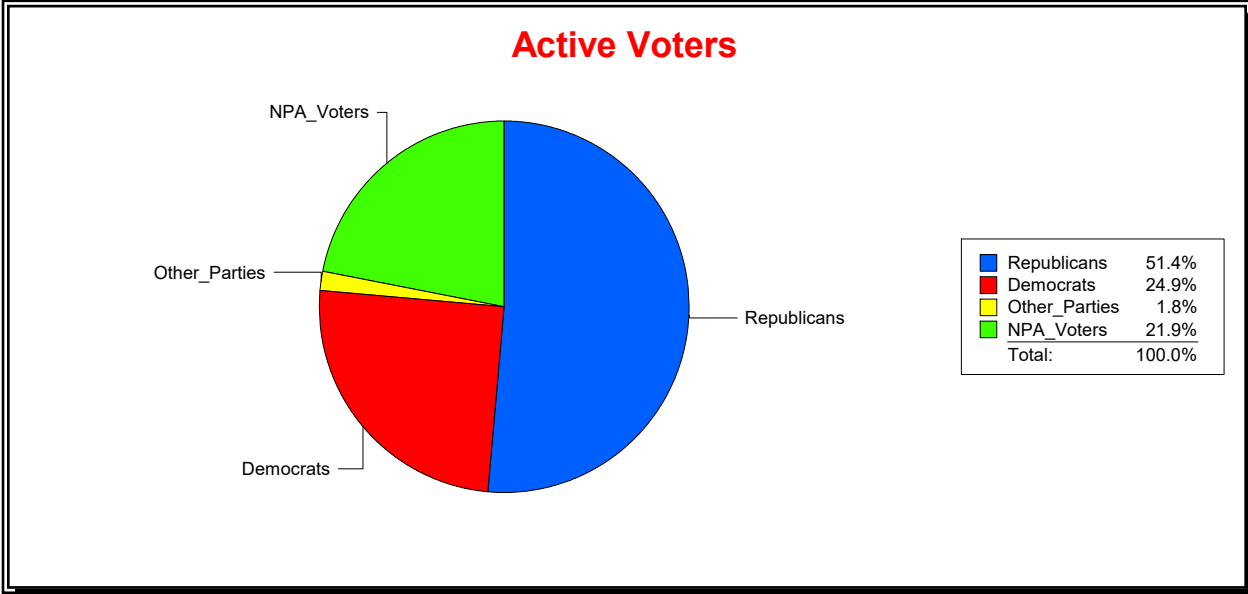

Ron Turner

Supervisor of Elections

Sarasota County, FL

Date 2/1/2024

Time 07:32 AM

Graphs of District Registration

Active Registered Voters

Inactive Voters

District	Total	Dems	Reps	NonP	Other	Total	Dems	Reps	NonP	Other
LBK DISTRICT 3	1,400	348	720	307	25	164	46	76	40	2