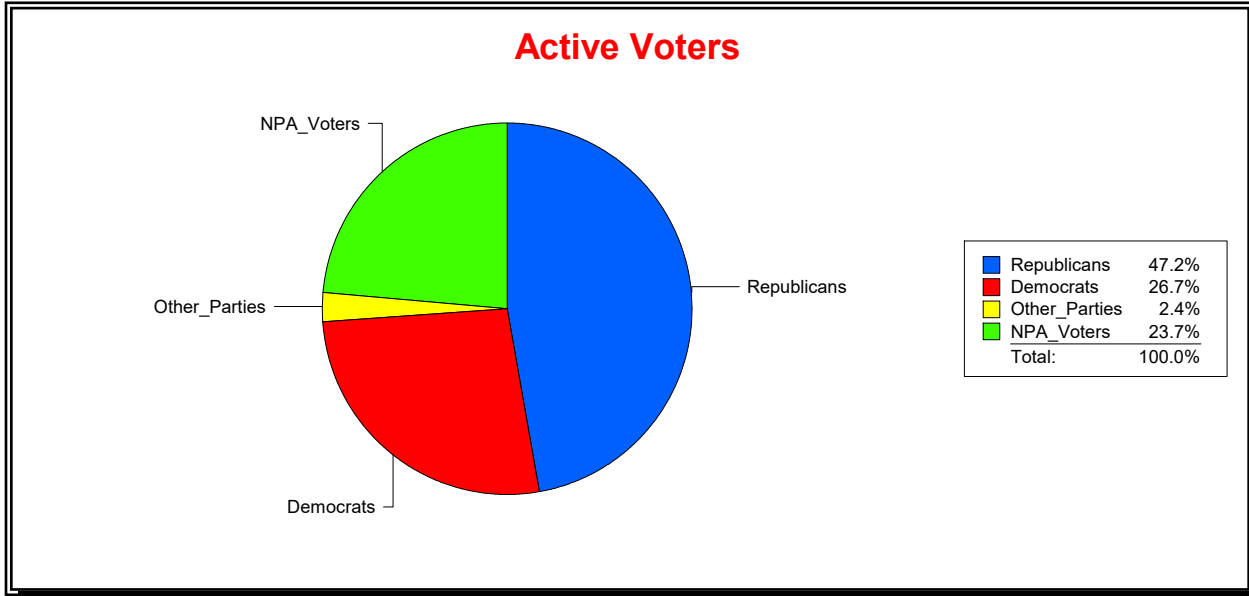

Ron Turner

Supervisor of Elections

Sarasota County, FL

Date 2/1/2024

Time 07:32 AM

Graphs of District Registration

Active Registered Voters

Inactive Voters

<u>District</u>	<u>Total</u>	<u>Dems</u>	<u>Reps</u>	<u>NonP</u>	<u>Other</u>	<u>Total</u>	<u>Dems</u>	<u>Reps</u>	<u>NonP</u>	<u>Other</u>
COUNTY	208,212	55,679	98,304	49,292	4,937	33,365	9,534	11,531	11,656	644