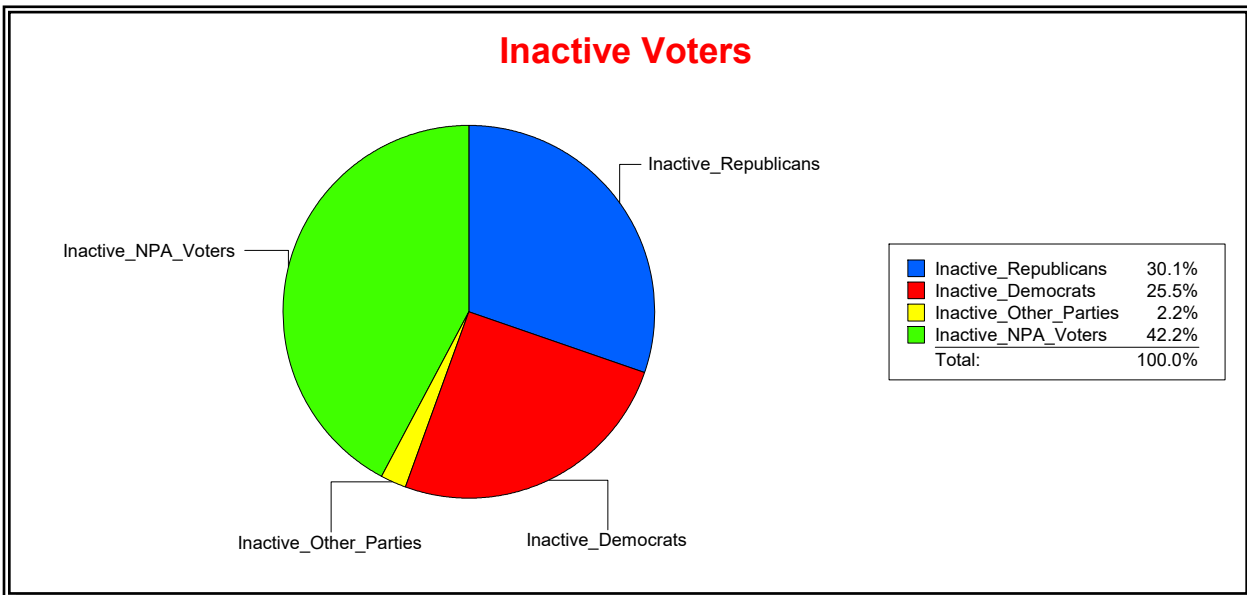

Ron Turner

Supervisor of Elections

Sarasota County, FL

Date 2/1/2024

Time 07:32 AM

Graphs of District Registration

Active Registered Voters

Inactive Voters

<u>District</u>	<u>Total</u>	<u>Dems</u>	<u>Reps</u>	<u>NonP</u>	<u>Other</u>	<u>Total</u>	<u>Dems</u>	<u>Reps</u>	<u>NonP</u>	<u>Other</u>
NORTH PORT	55,480	12,325	26,826	14,899	1,430	9,981	2,548	3,009	4,209	215