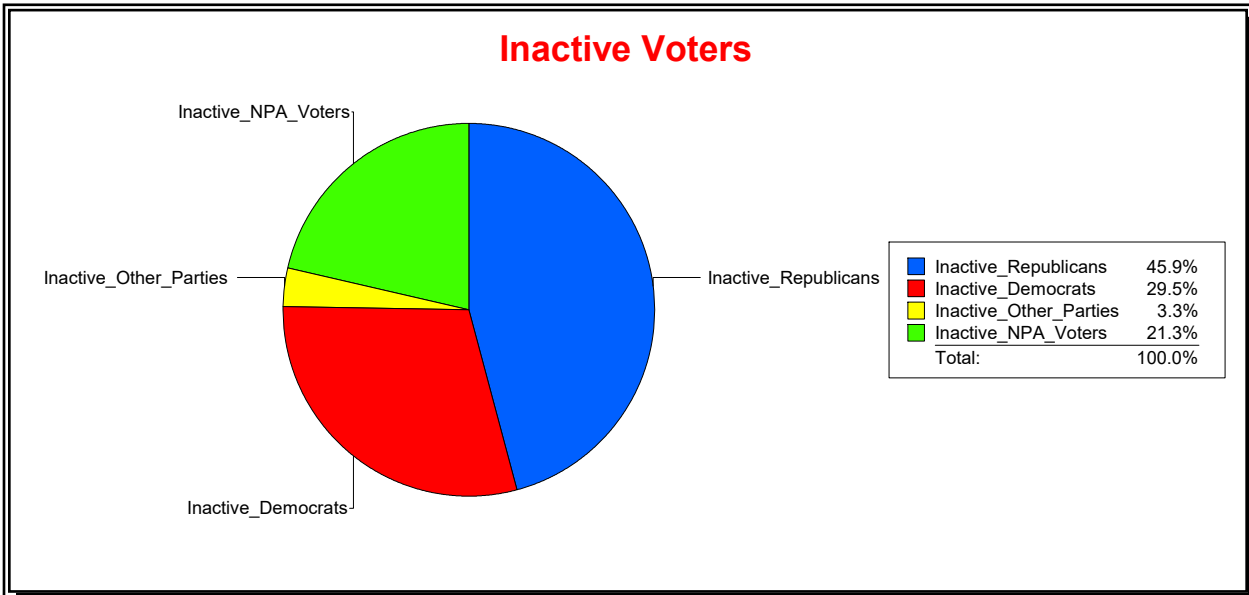

Ron Turner

Supervisor of Elections

Sarasota County, FL

Date 2/1/2024

Time 07:32 AM

Graphs of District Registration

Active Registered Voters

Inactive Voters

District	Total	Dems	Reps	NonP	Other	Total	Dems	Reps	NonP	Other
LBK DISTRICT 4	367	99	181	80	7	61	18	28	13	2