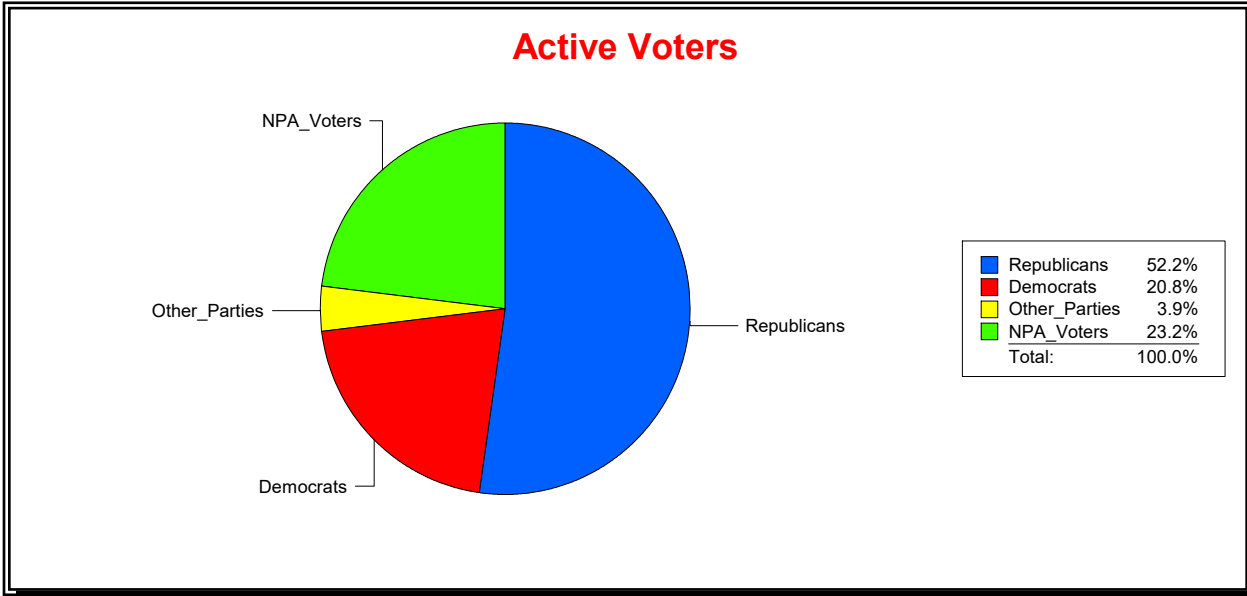

Date 2/1/2024

Time 07:32 AM

Graphs of District Registration

Active Registered Voters

Inactive Voters

District	Total	Dems	Reps	NonP	Other	Total	Dems	Reps	NonP	Other
LAKWOOD RANCH CDD	2,124	441	1,108	492	83	135	31	52	46	6