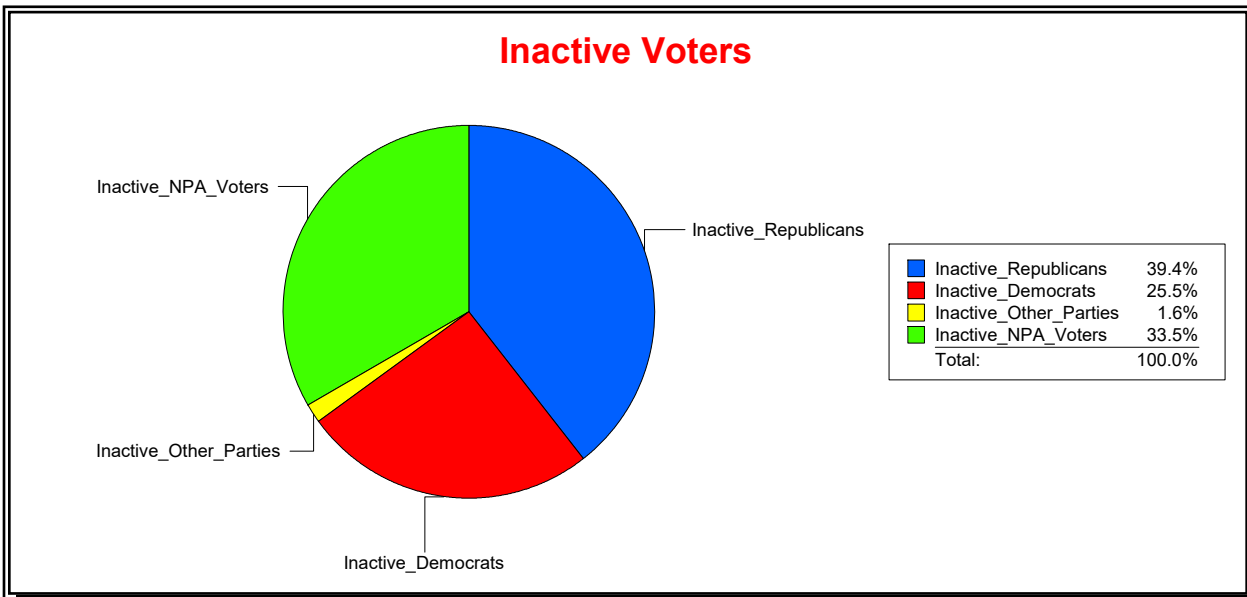

Supervisor of Elections

Sarasota County, FL

Date 2/1/2024

Time 07:32 AM

Graphs of District Registration

Active Registered Voters

Inactive Voters

District	Total	Dems	Reps	NonP	Other	Total	Dems	Reps	NonP	Other
VENICE 1	21,977	5,580	10,704	5,251	442	2,768	706	1,091	926	45