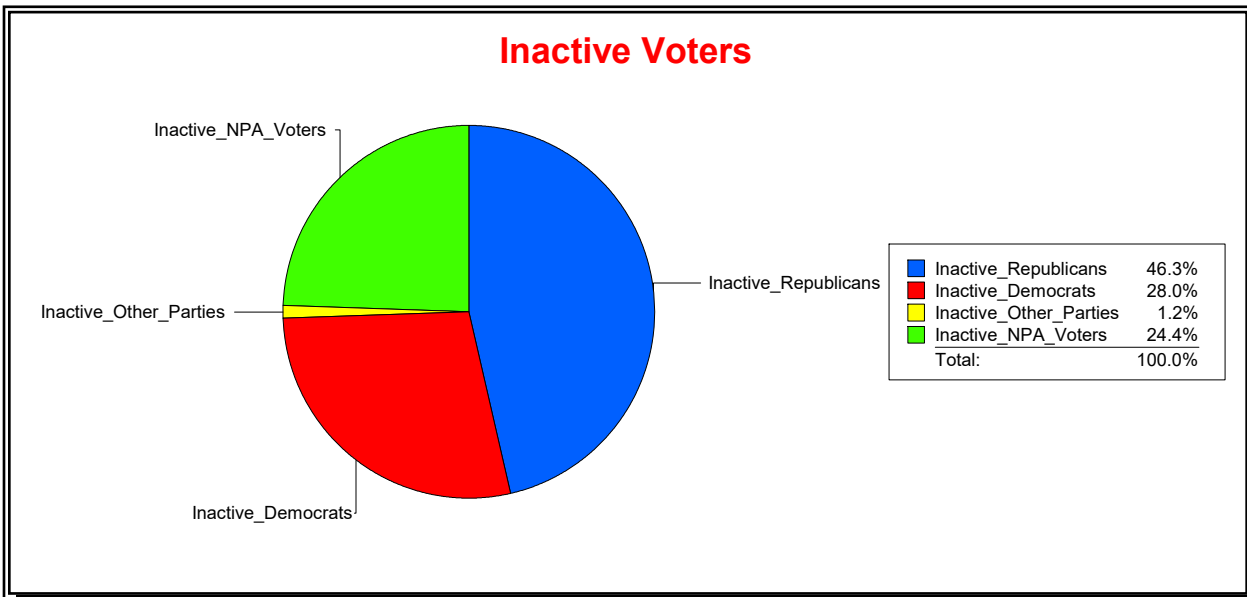

Ron Turner

Supervisor of Elections

Sarasota County, FL

Date 2/1/2024

Time 07:32 AM

Graphs of District Registration

Active Registered Voters

Inactive Voters

District	Total	Dems	Reps	NonP	Other	Total	Dems	Reps	NonP	Other
LONGBOAT KEY 3	1,400	348	720	307	25	164	46	76	40	2