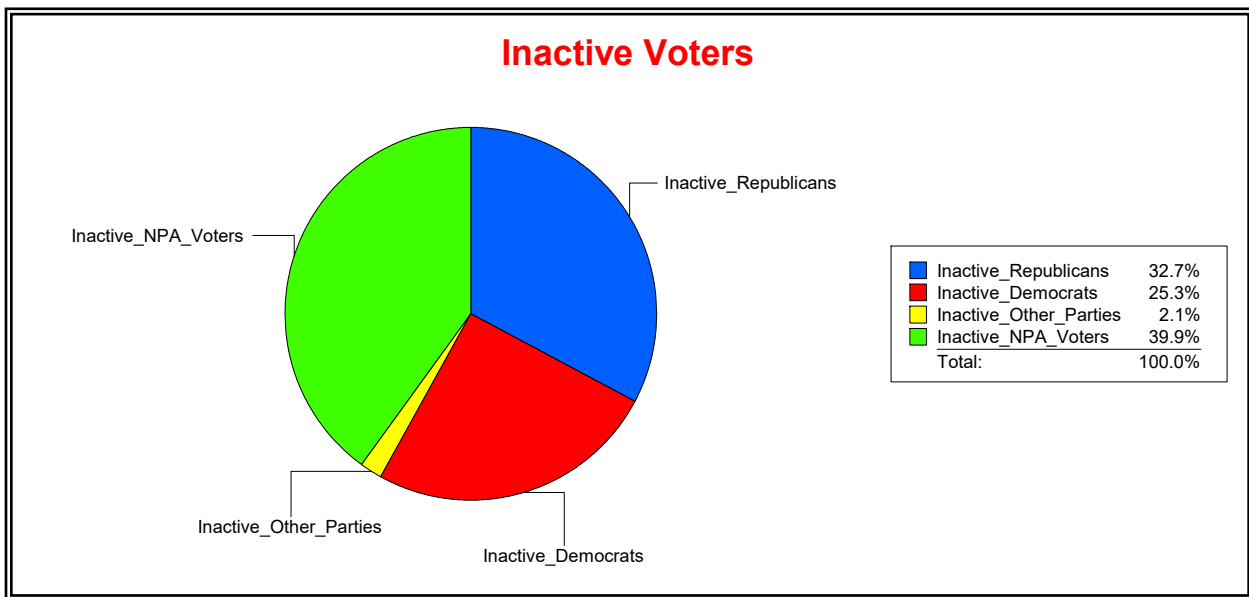

Ron Turner

Supervisor of Elections

Sarasota County, FL

Date 2/1/2024

Time 07:32 AM

Graphs of District Registration

Active Registered Voters

Inactive Voters

District	Total	Dems	Reps	NonP	Other	Total	Dems	Reps	NonP	Other
SCHOOL DIST 5	68,431	15,293	33,678	17,773	1,687	11,067	2,801	3,615	4,420	231