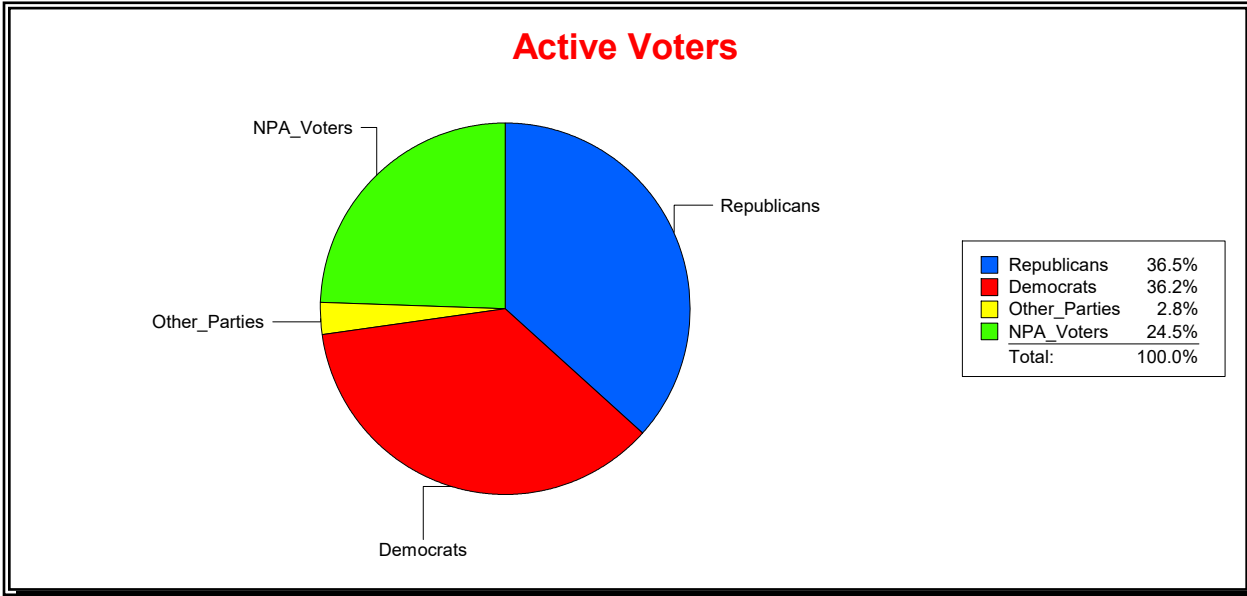

Ron Turner

Supervisor of Elections

Sarasota County, FL

Date 2/1/2024

Time 07:32 AM

Graphs of District Registration

Active Registered Voters

Inactive Voters

District	Total	Dems	Reps	NonP	Other	Total	Dems	Reps	NonP	Other
SARASOTA 3	9,324	3,379	3,406	2,280	259	2,432	852	660	872	48