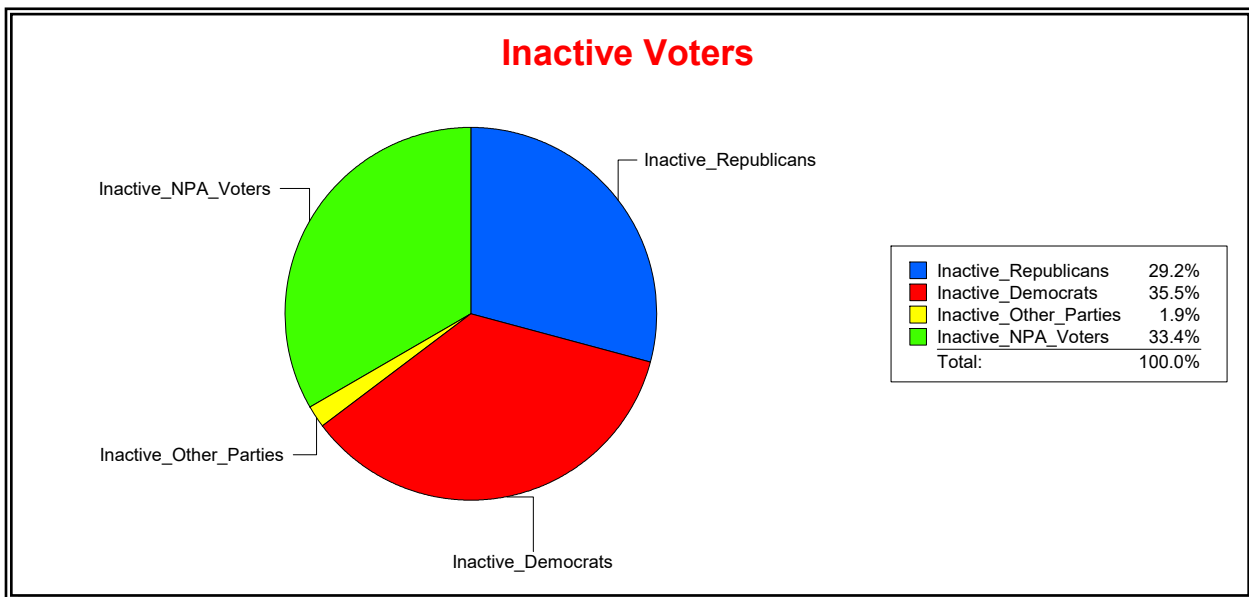

Sarasota County, FL

Date 2/1/2024

Time 07:32 AM

Graphs of District Registration

Active Registered Voters

Inactive Voters

District	Total	Dems	Reps	NonP	Other	Total	Dems	Reps	NonP	Other
HOSPITAL BOARD NORTH	95,425	30,594	40,253	22,112	2,466	18,977	6,734	5,532	6,346	365