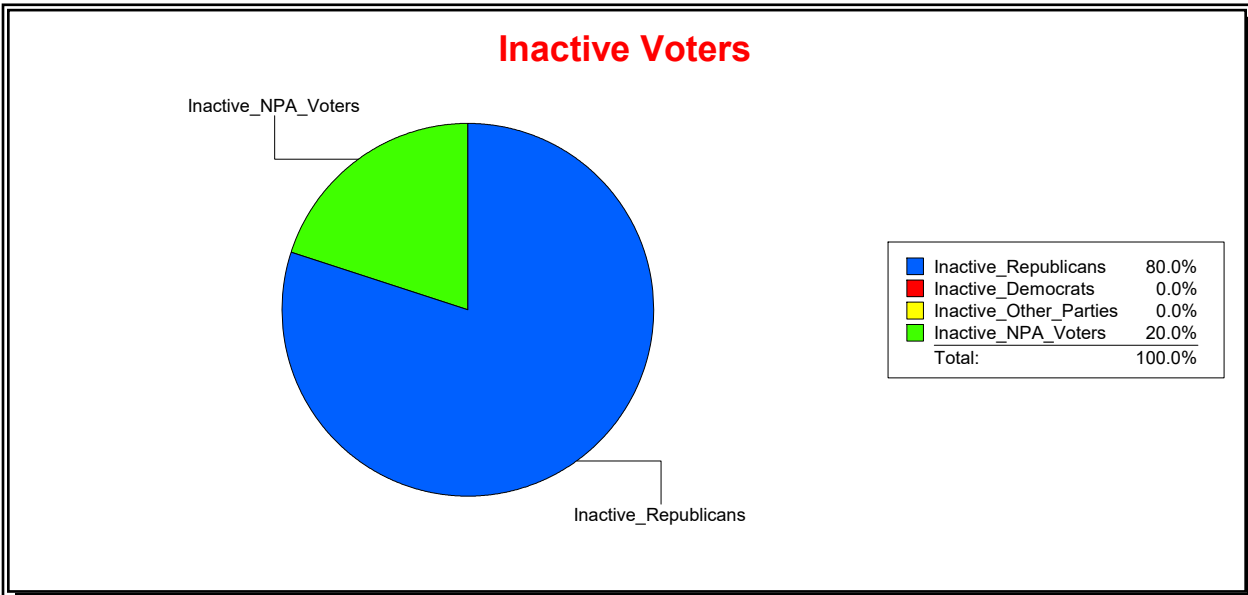

Ron Turner

Supervisor of Elections

Sarasota County, FL

Date 2/1/2024

Time 07:32 AM

Graphs of District Registration

Active Registered Voters

Inactive Voters

District	Total	Dems	Reps	NonP	Other	Total	Dems	Reps	NonP	Other
WINDWARD AT LWR CDD	372	71	201	83	17	5	0	4	1	0