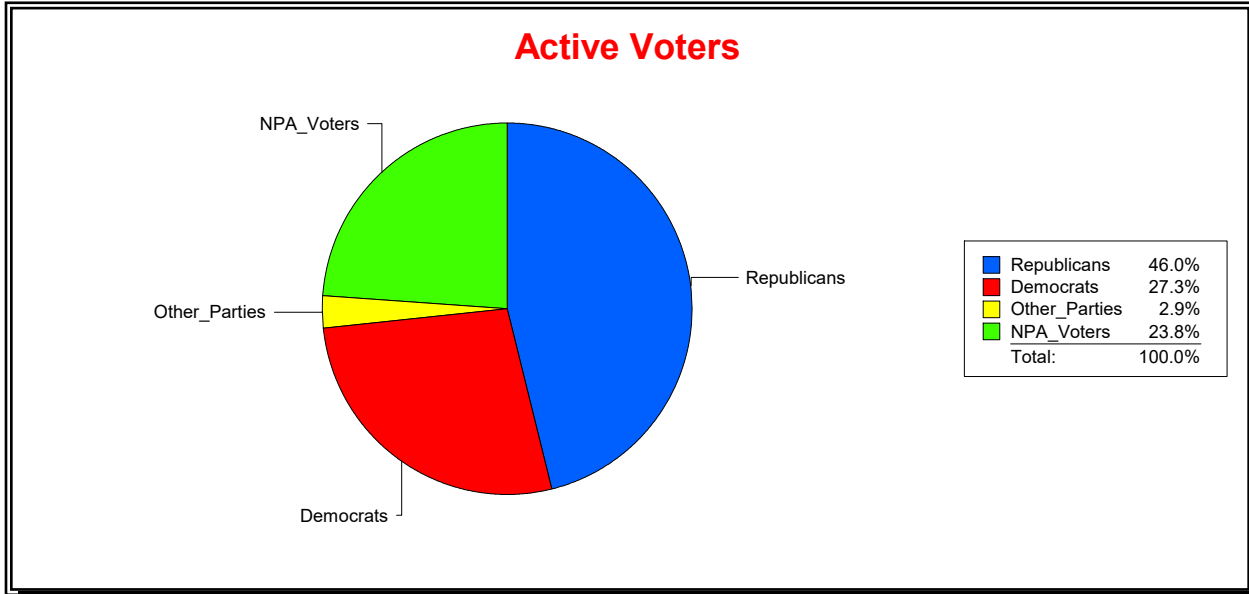

Ron Turner

Supervisor of Elections

Sarasota County, FL

Date 2/1/2024

Time 07:32 AM

Graphs of District Registration

Active Registered Voters

Inactive Voters

District	Total	Dems	Reps	NonP	Other	Total	Dems	Reps	NonP	Other
GOLDEN GATE POINT	341	93	157	81	10	55	16	23	16	0