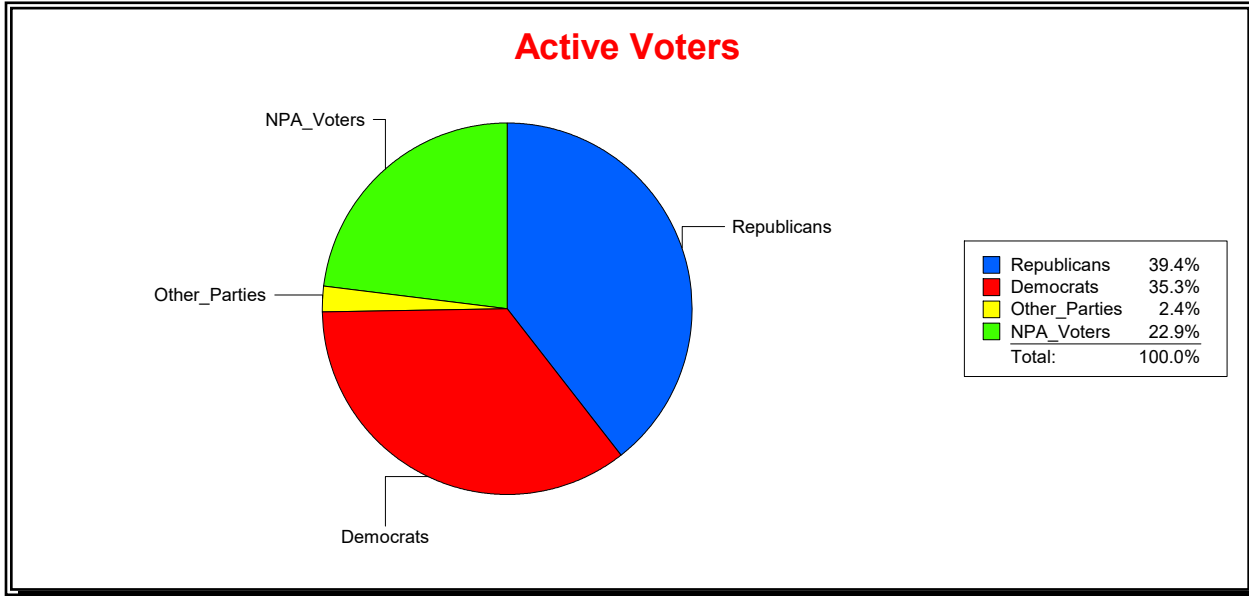

Ron Turner

Supervisor of Elections

Sarasota County, FL

Date 2/1/2024

Time 07:32 AM

Graphs of District Registration

Active Registered Voters

Inactive Voters

District	Total	Dems	Reps	NonP	Other	Total	Dems	Reps	NonP	Other
SARASOTA 2	15,482	5,458	6,101	3,551	372	2,480	901	752	775	52