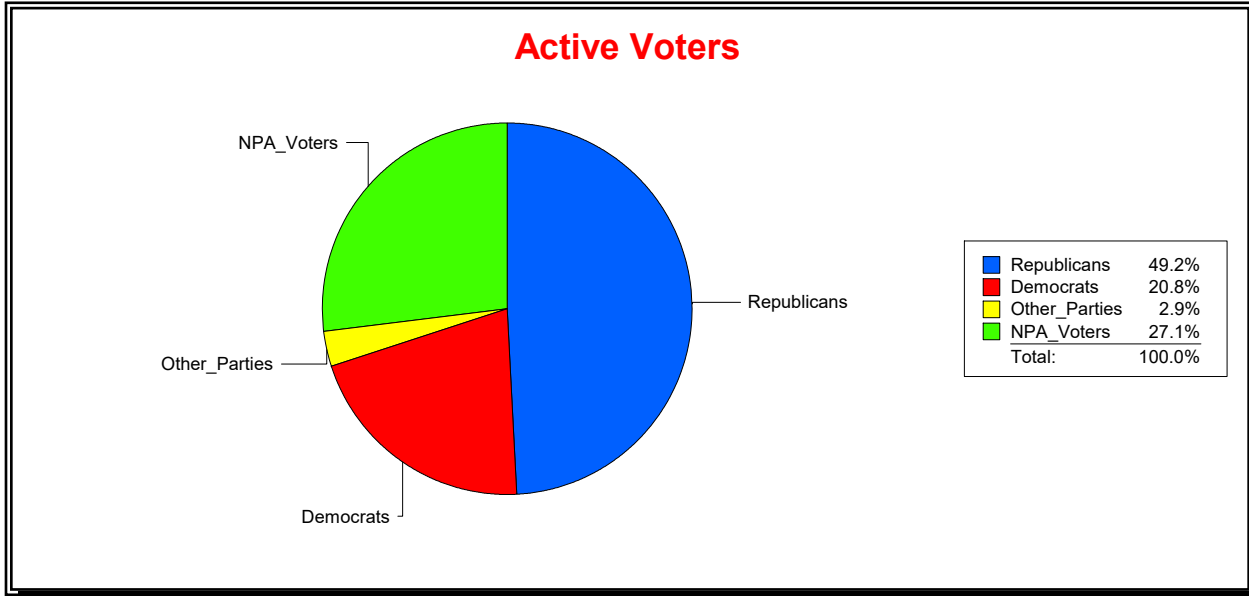

Ron Turner

Supervisor of Elections

Sarasota County, FL

Date 2/1/2024

Time 07:32 AM

Graphs of District Registration

Active Registered Voters

Inactive Voters

District	Total	Dems	Reps	NonP	Other	Total	Dems	Reps	NonP	Other
NORTH PORT DIST 2	12,011	2,500	5,907	3,251	353	2,062	494	624	898	46