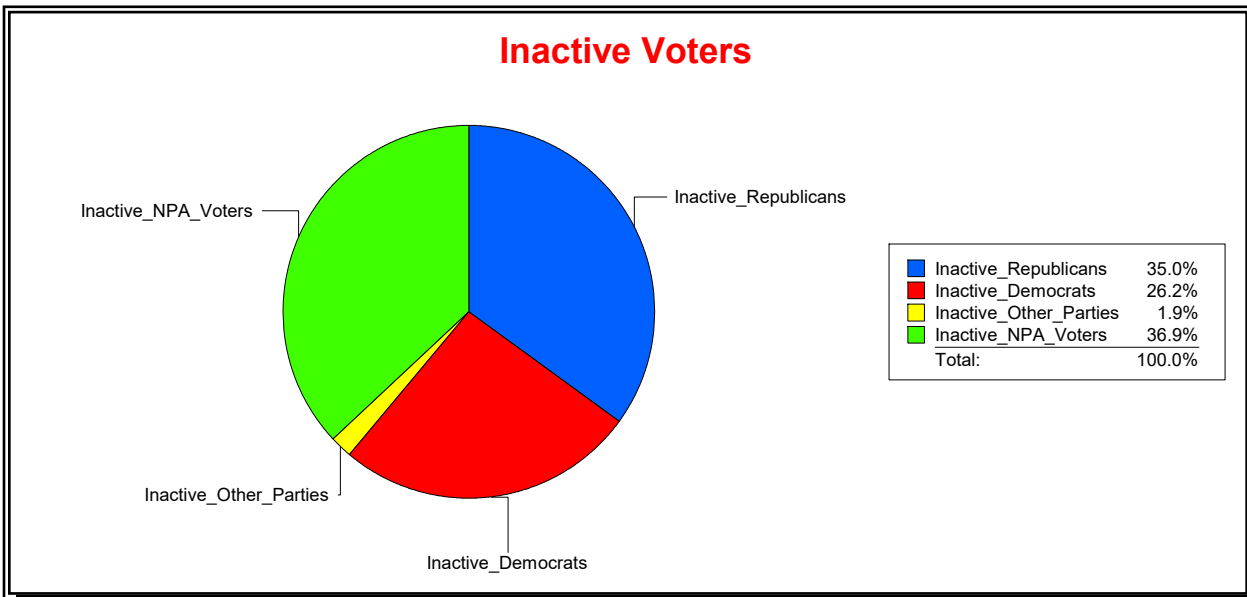

Ron Turner

Supervisor of Elections

Sarasota County, FL

Date 2/1/2024

Time 07:32 AM

Graphs of District Registration

Active Registered Voters

Inactive Voters

District	Total	Dems	Reps	NonP	Other	Total	Dems	Reps	NonP	Other
WOODLANDS CDD	1,751	342	898	460	51	103	27	36	38	2