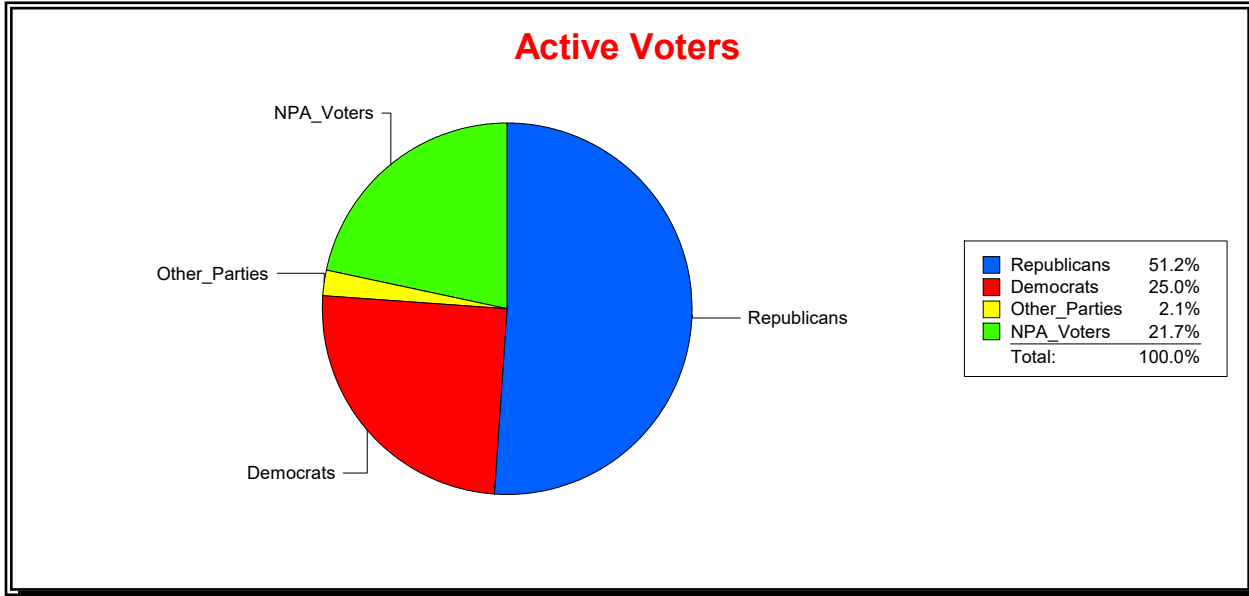

Ron Turner

Supervisor of Elections

Sarasota County, FL

Date 2/1/2024

Time 07:32 AM

Graphs of District Registration

Active Registered Voters

Inactive Voters

District	Total	Dems	Reps	NonP	Other	Total	Dems	Reps	NonP	Other
LONGBOAT KEY BEACH B	2,716	679	1,390	589	58	302	77	147	74	4