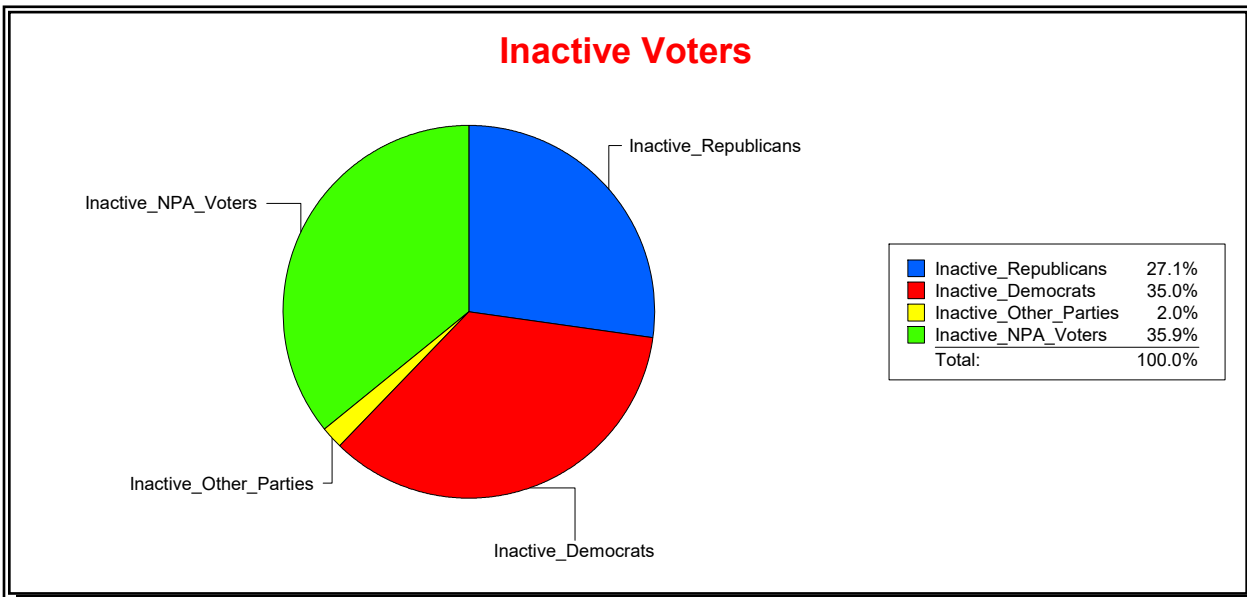

Ron Turner

Supervisor of Elections

Sarasota County, FL

Date 2/1/2024

Time 07:32 AM

Graphs of District Registration

Active Registered Voters

Inactive Voters

District	Total	Dems	Reps	NonP	Other	Total	Dems	Reps	NonP	Other
SARASOTA 3	9,324	3,379	3,406	2,280	259	2,432	852	660	872	48