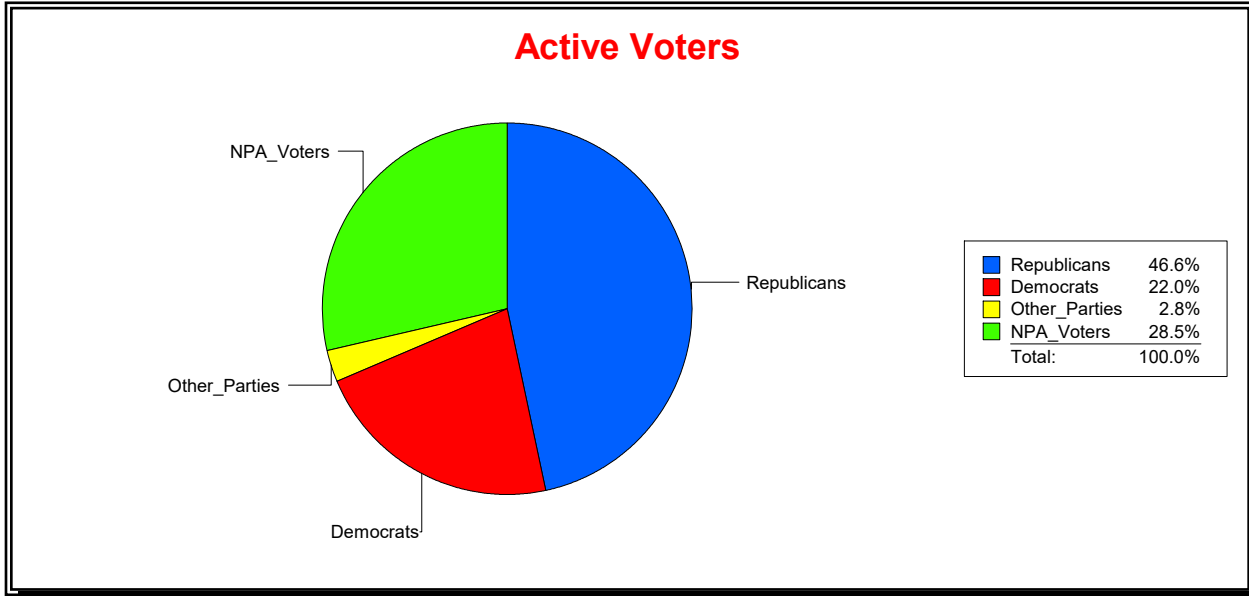

Ron Turner

Supervisor of Elections

Sarasota County, FL

Date 2/1/2024

Time 07:32 AM

Graphs of District Registration

District	Active Registered Voters					Inactive Voters				
	Total	Dems	Reps	NonP	Other	Total	Dems	Reps	NonP	Other
NORTH PORT 3	9,233	2,034	4,307	2,632	260	2,049	507	605	897	40