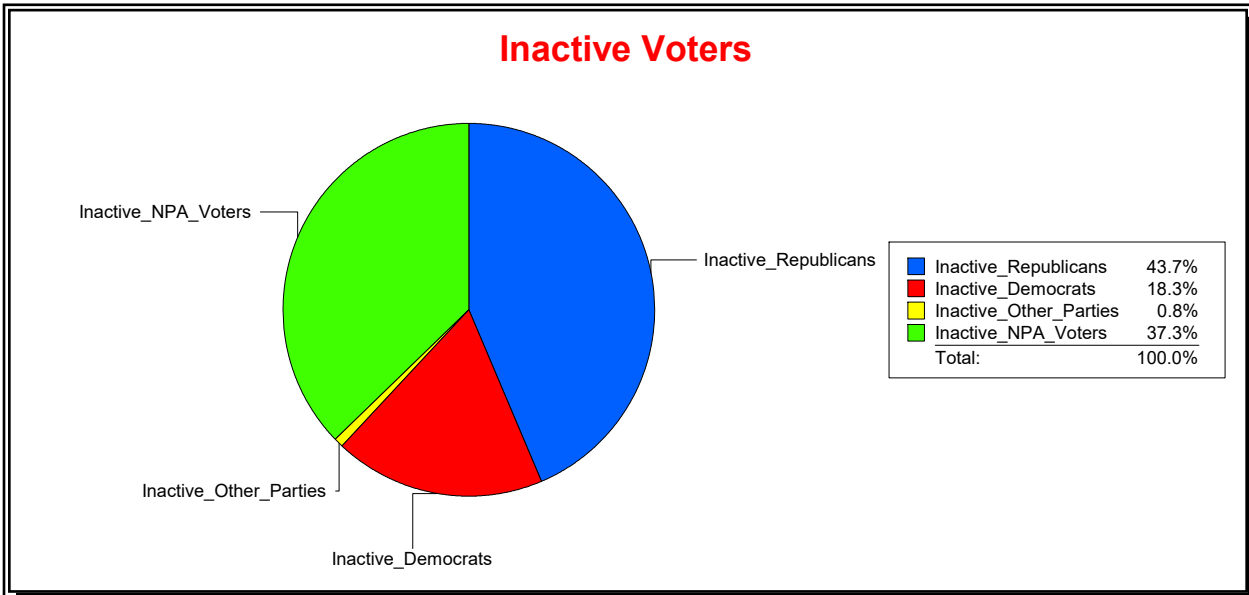

Ron Turner

Supervisor of Elections

Sarasota County, FL

Date 2/1/2024

Time 07:32 AM

Graphs of District Registration

Active Registered Voters

Inactive Voters

District	Total	Dems	Reps	NonP	Other	Total	Dems	Reps	NonP	Other
BLACKBURN CREEK	2,414	560	1,264	542	48	126	23	55	47	1