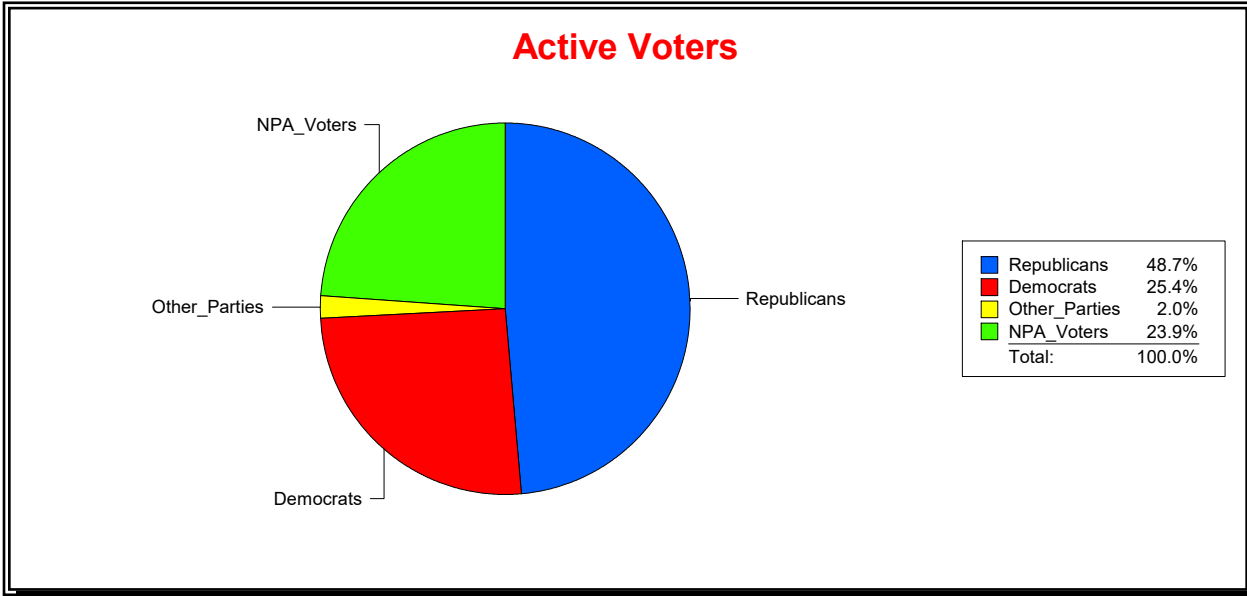

Supervisor of Elections

Sarasota County, FL

Date 2/1/2024

Time 07:32 AM

Graphs of District Registration

Active Registered Voters

Inactive Voters

District	Total	Dems	Reps	NonP	Other	Total	Dems	Reps	NonP	Other
VENICE 1	21,977	5,580	10,704	5,251	442	2,768	706	1,091	926	45