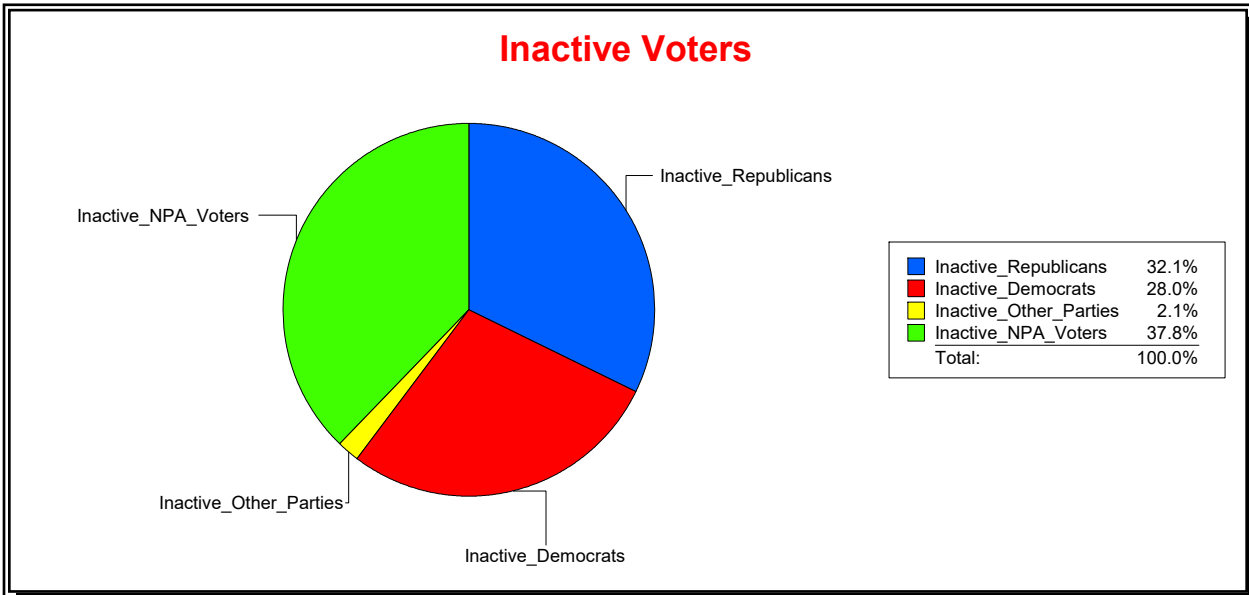

Ron Turner

Supervisor of Elections

Sarasota County, FL

Date 2/1/2024

Time 07:32 AM

Graphs of District Registration

Active Registered Voters

Inactive Voters

District	Total	Dems	Reps	NonP	Other	Total	Dems	Reps	NonP	Other
STATE HOUSE DIST 74	136,536	34,462	65,098	33,565	3,411	23,254	6,516	7,475	8,784	479