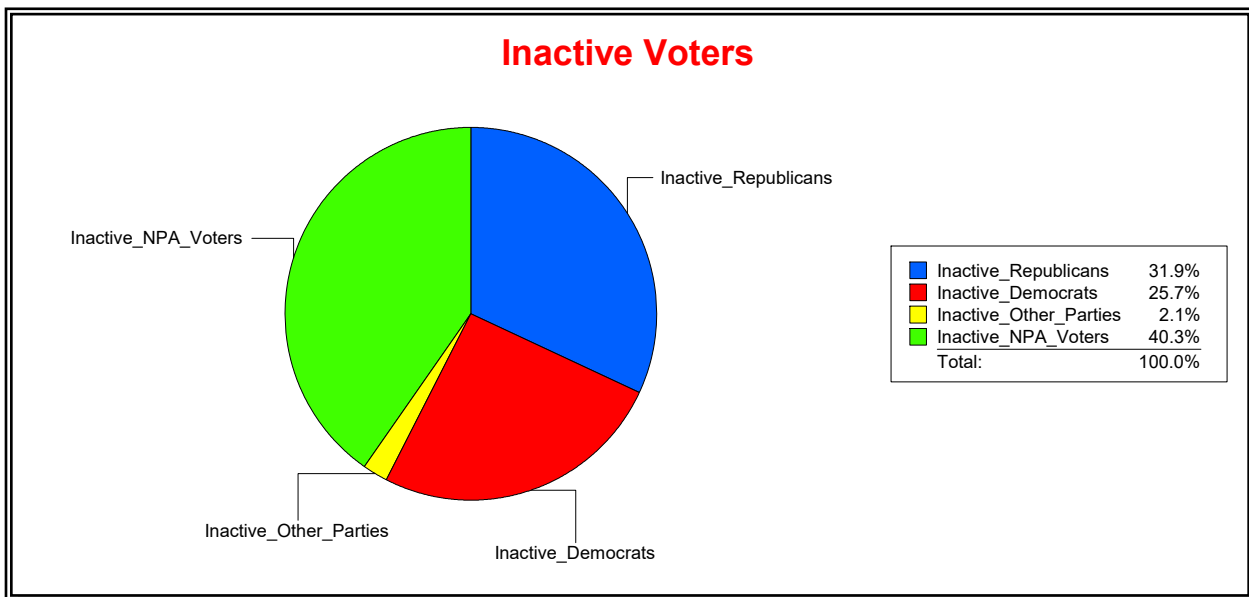

Ron Turner

Supervisor of Elections

Sarasota County, FL

Date 2/1/2024

Time 07:32 AM

Graphs of District Registration

Active Registered Voters

Inactive Voters

District	Total	Dems	Reps	NonP	Other	Total	Dems	Reps	NonP	Other
SOIL AND WATER DIST 5	64,109	14,505	31,064	16,952	1,588	11,794	3,033	3,758	4,754	249