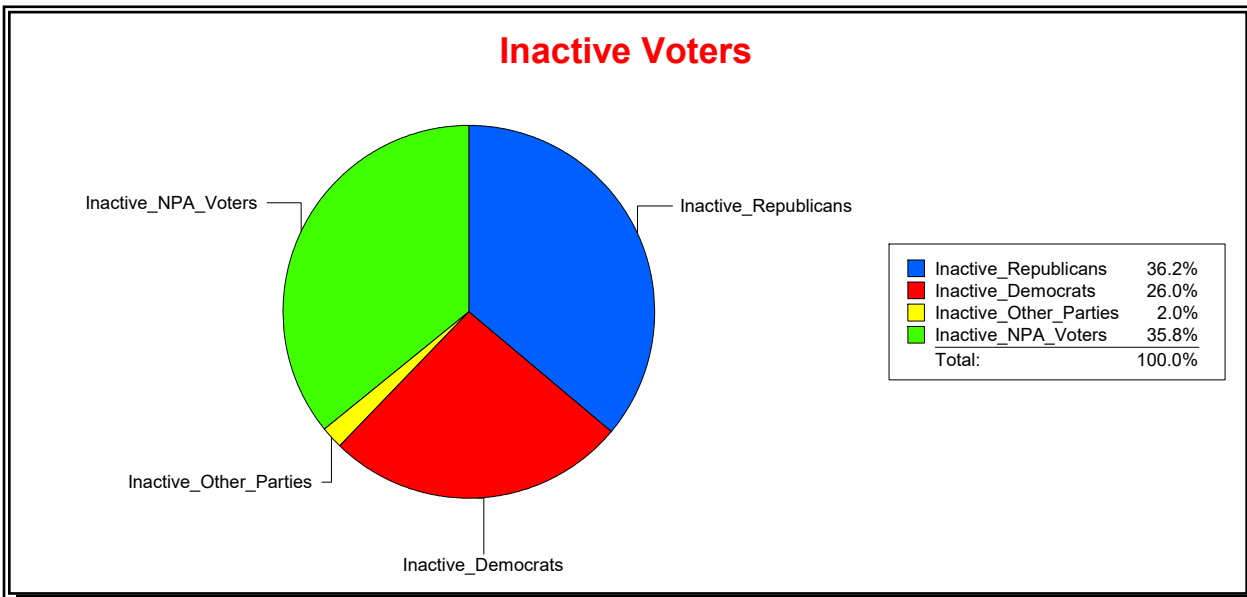

Ron Turner

Supervisor of Elections

Sarasota County, FL

Date 2/1/2024

Time 07:32 AM

Graphs of District Registration

Active Registered Voters

Inactive Voters

<u>District</u>	<u>Total</u>	<u>Dems</u>	<u>Reps</u>	<u>NonP</u>	<u>Other</u>	<u>Total</u>	<u>Dems</u>	<u>Reps</u>	<u>NonP</u>	<u>Other</u>
ENGLEWOOD WATER DIST	13,767	3,166	6,901	3,394	306	2,139	557	775	765	42