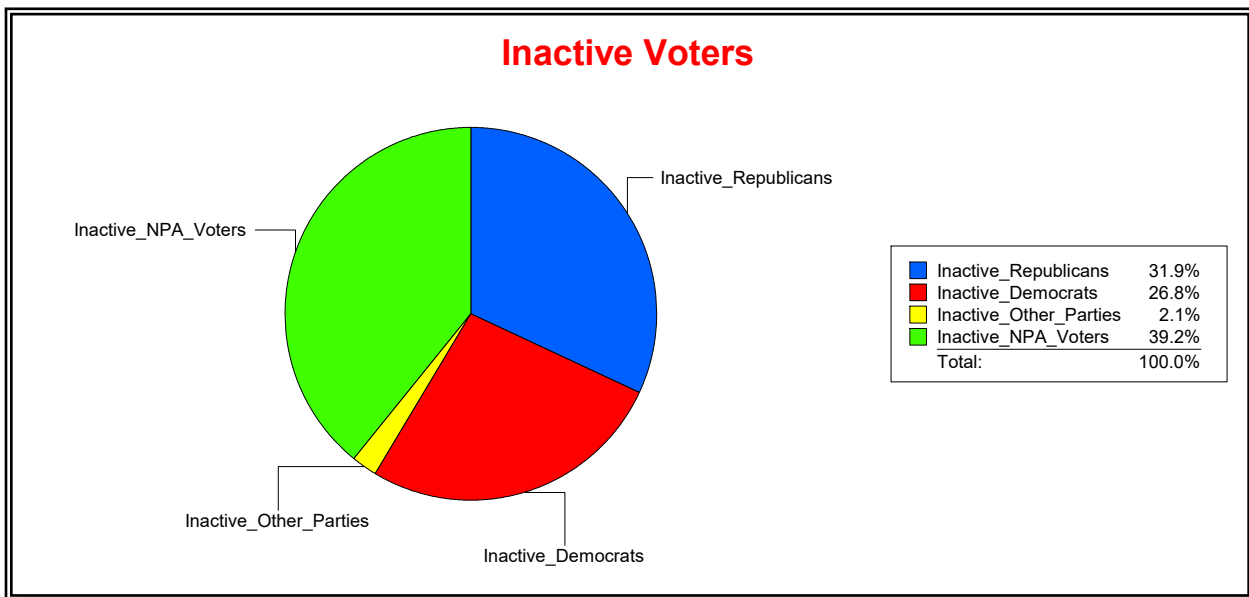

Supervisor of Elections

Sarasota County, FL

Date 2/1/2024

Time 07:32 AM

Graphs of District Registration

Active Registered Voters

Inactive Voters

District	Total	Dems	Reps	NonP	Other	Total	Dems	Reps	NonP	Other
NORTH PORT DIST 4	8,020	1,971	3,787	2,082	180	1,625	436	518	637	34