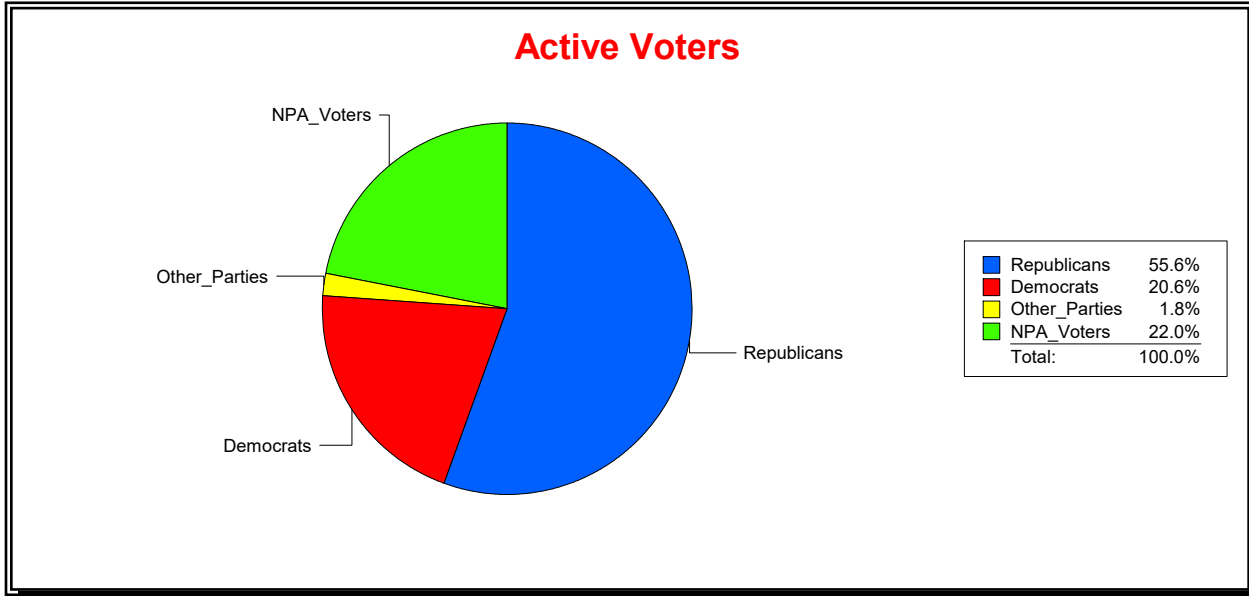

Ron Turner

Supervisor of Elections

Sarasota County, FL

Date 2/1/2024

Time 07:32 AM

Graphs of District Registration

Active Registered Voters

Inactive Voters

District	Total	Dems	Reps	NonP	Other	Total	Dems	Reps	NonP	Other
SARASOTA NATIONAL CDD	1,883	387	1,047	415	34	70	17	38	13	2