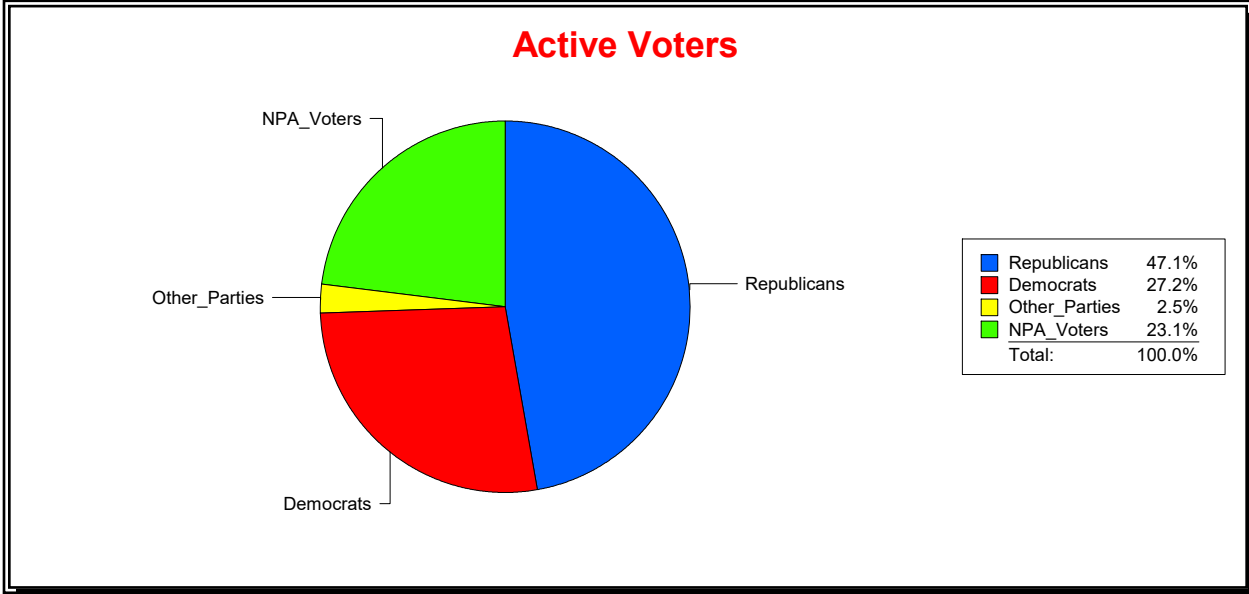

Ron Turner

Supervisor of Elections

Sarasota County, FL

Date 2/1/2024

Time 07:32 AM

Graphs of District Registration

Active Registered Voters

Inactive Voters

District	Total	Dems	Reps	NonP	Other	Total	Dems	Reps	NonP	Other
SCHOOL DIST 4	63,532	17,302	29,915	14,700	1,615	10,700	3,171	3,600	3,707	222