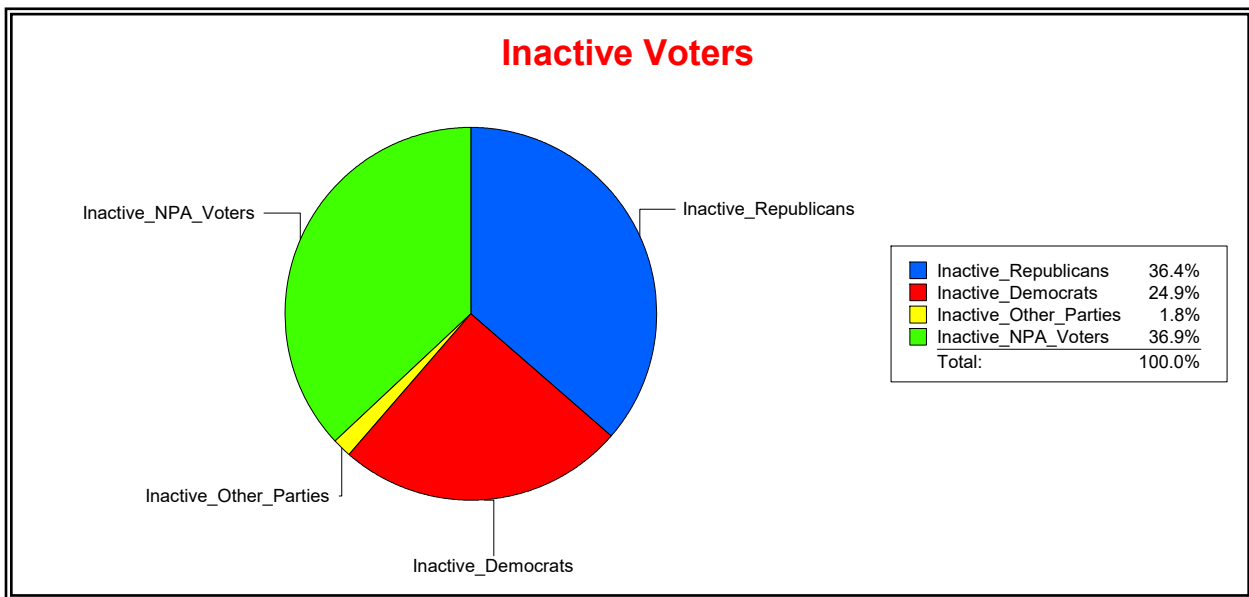

Ron Turner

Supervisor of Elections

Sarasota County, FL

Date 2/1/2024

Time 07:32 AM

Graphs of District Registration

Active Registered Voters

Inactive Voters

District	Total	Dems	Reps	NonP	Other	Total	Dems	Reps	NonP	Other
SOIL AND WATER DIST 3	70,105	16,781	34,381	17,423	1,520	9,868	2,462	3,590	3,643	173