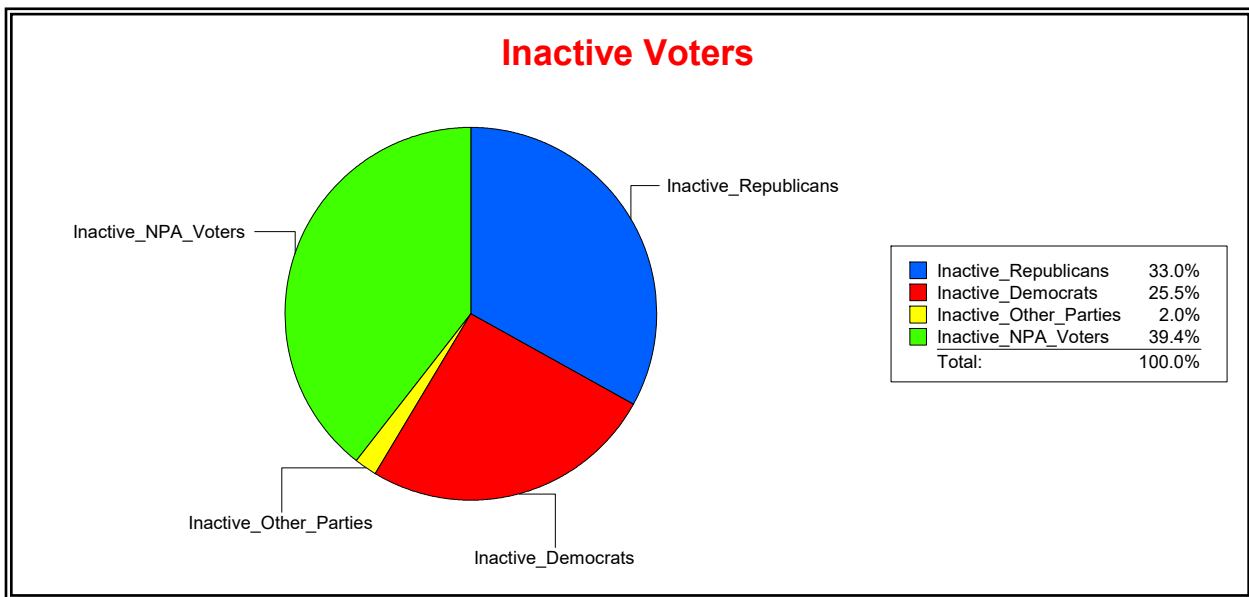

District	Total	Dems	Reps	NonP	Other	Total	Dems	Reps	NonP	Other
HOSPITAL BOARD SOUTH	116,464	26,908	56,756	30,050	2,750	19,312	4,926	6,379	7,617	390

Ron Turner

Supervisor of Elections

Sarasota County, FL

Date 2/1/2024