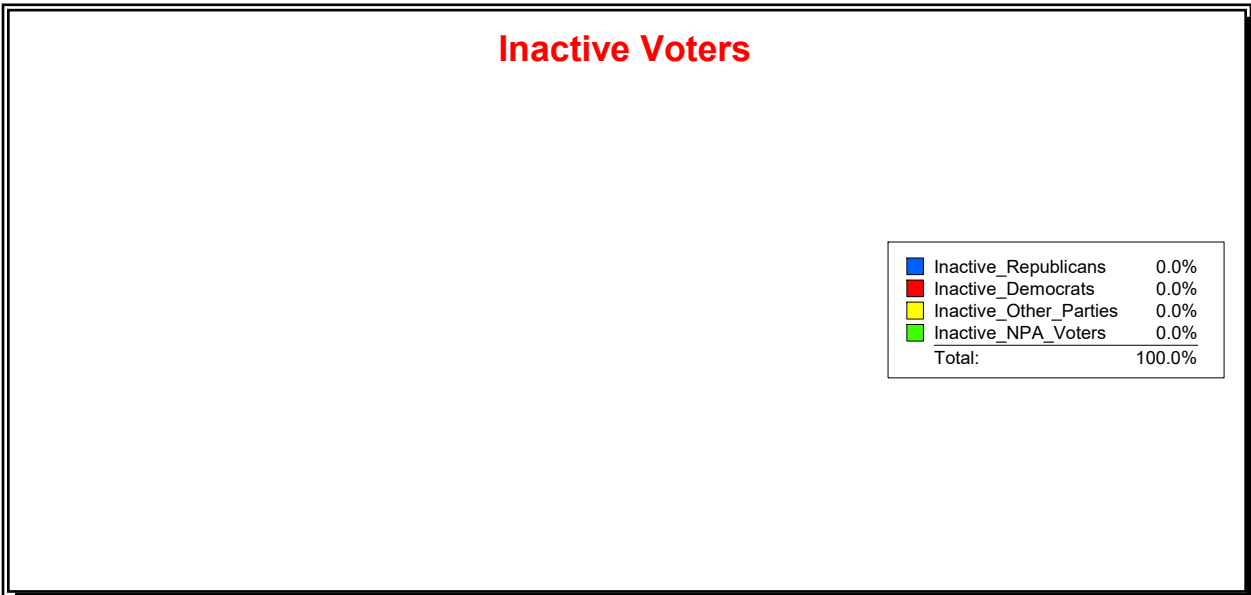

Ron Turner

Supervisor of Elections

Sarasota County, FL

Date 2/1/2024

Time 07:32 AM

Graphs of District Registration

Active Registered Voters

Inactive Voters

<u>District</u>	<u>Total</u>	<u>Dems</u>	<u>Reps</u>	<u>NonP</u>	<u>Other</u>	<u>Total</u>	<u>Dems</u>	<u>Reps</u>	<u>NonP</u>	<u>Other</u>
VENICE	0	0	0	0	0	0	0	0	0	0