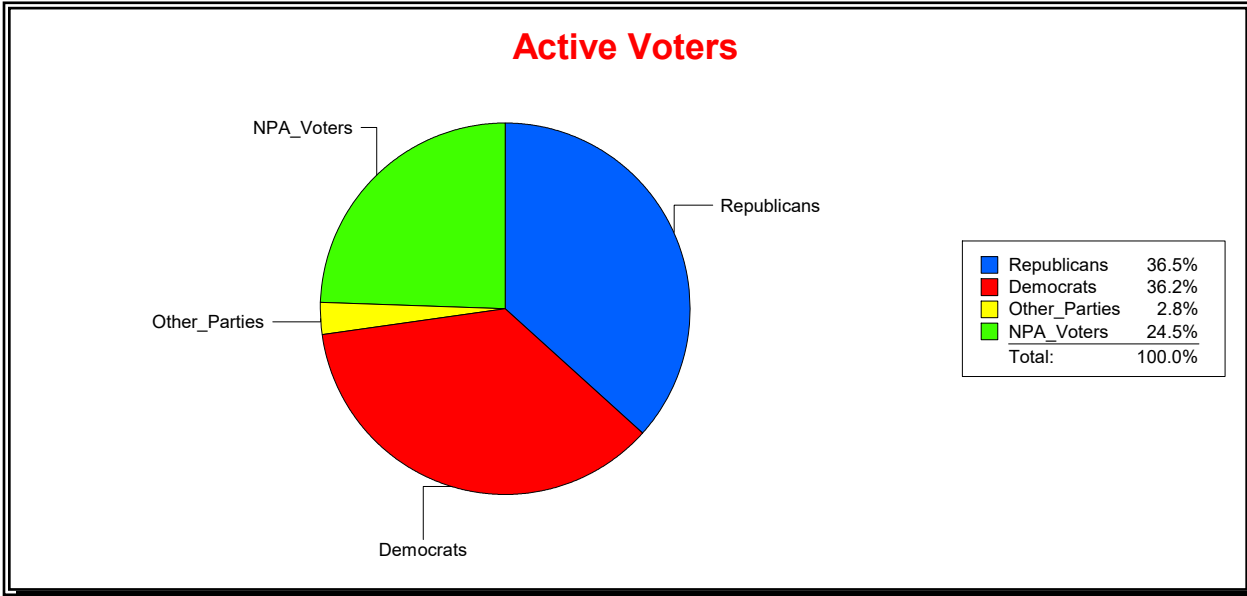

Ron Turner

Supervisor of Elections

Sarasota County, FL

Date 2/1/2024

Time 07:32 AM

Graphs of District Registration

Active Registered Voters

Inactive Voters

District	Total	Dems	Reps	NonP	Other	Total	Dems	Reps	NonP	Other
SARASOTA DIST 3	9,324	3,379	3,406	2,280	259	2,432	852	660	872	48