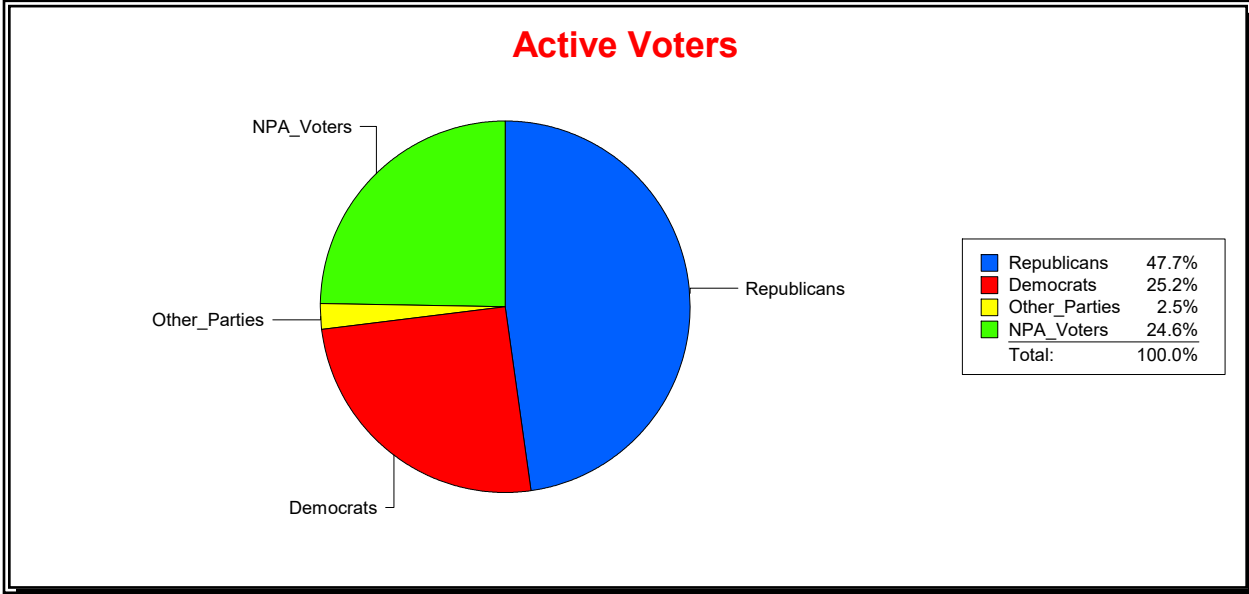

Ron Turner

Supervisor of Elections

Sarasota County, FL

Date 2/1/2024

Time 07:32 AM

Graphs of District Registration

Active Registered Voters

Inactive Voters

District	Total	Dems	Reps	NonP	Other	Total	Dems	Reps	NonP	Other
STATE HOUSE DIST 74	136,536	34,462	65,098	33,565	3,411	23,254	6,516	7,475	8,784	479