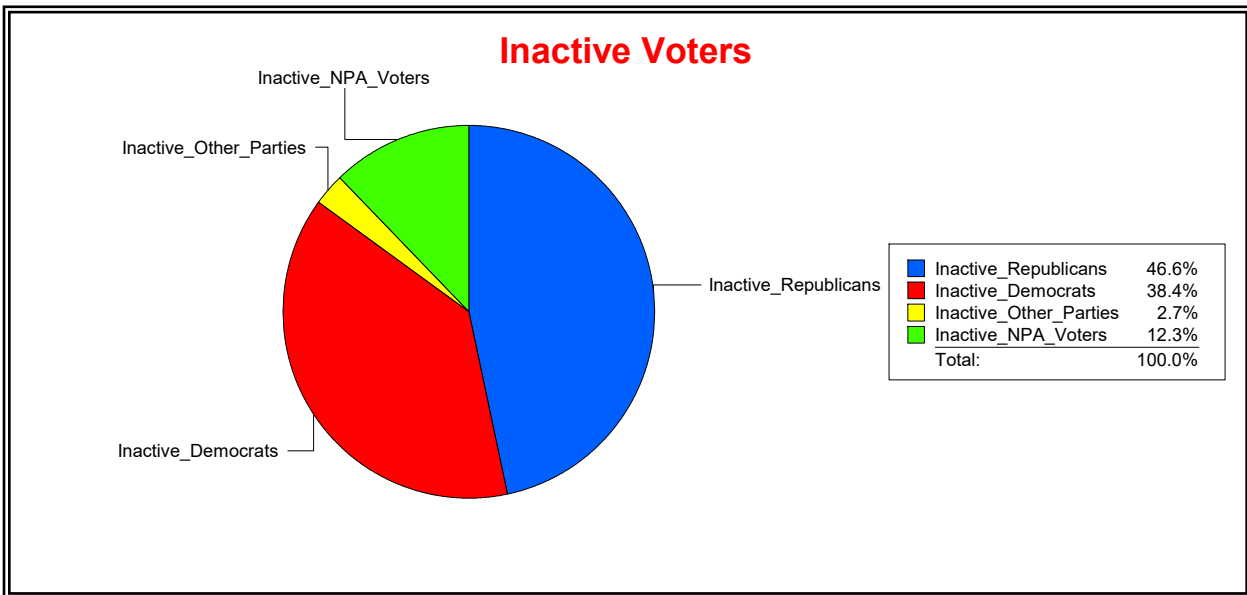

Ron Turner

Supervisor of Elections

Sarasota County, FL

Date 2/1/2024

Time 07:32 AM

Graphs of District Registration

Active Registered Voters

Inactive Voters

District	Total	Dems	Reps	NonP	Other	Total	Dems	Reps	NonP	Other
TRI-PAR PK & REC DIST	508	144	243	114	7	73	28	34	9	2