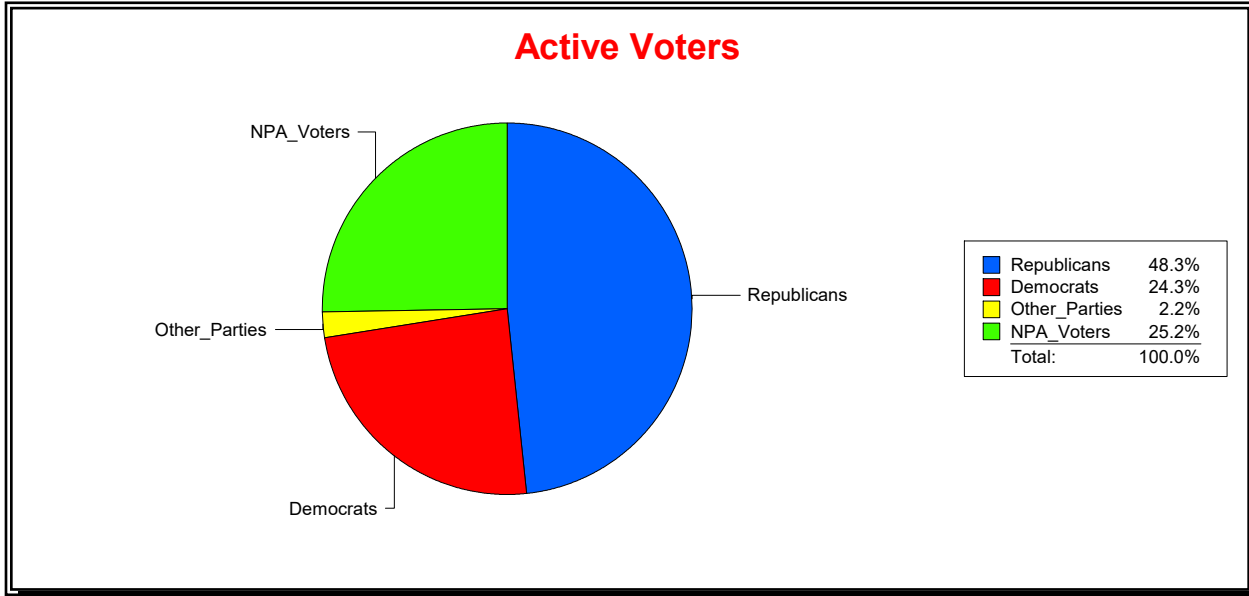

Ron Turner

Supervisor of Elections

Sarasota County, FL

Date 2/1/2024

Time 07:32 AM

Graphs of District Registration

Active Registered Voters

Inactive Voters

District	Total	Dems	Reps	NonP	Other	Total	Dems	Reps	NonP	Other
SCHOOL DIST 3	65,783	15,993	31,767	16,602	1,421	10,595	2,694	3,733	3,977	191