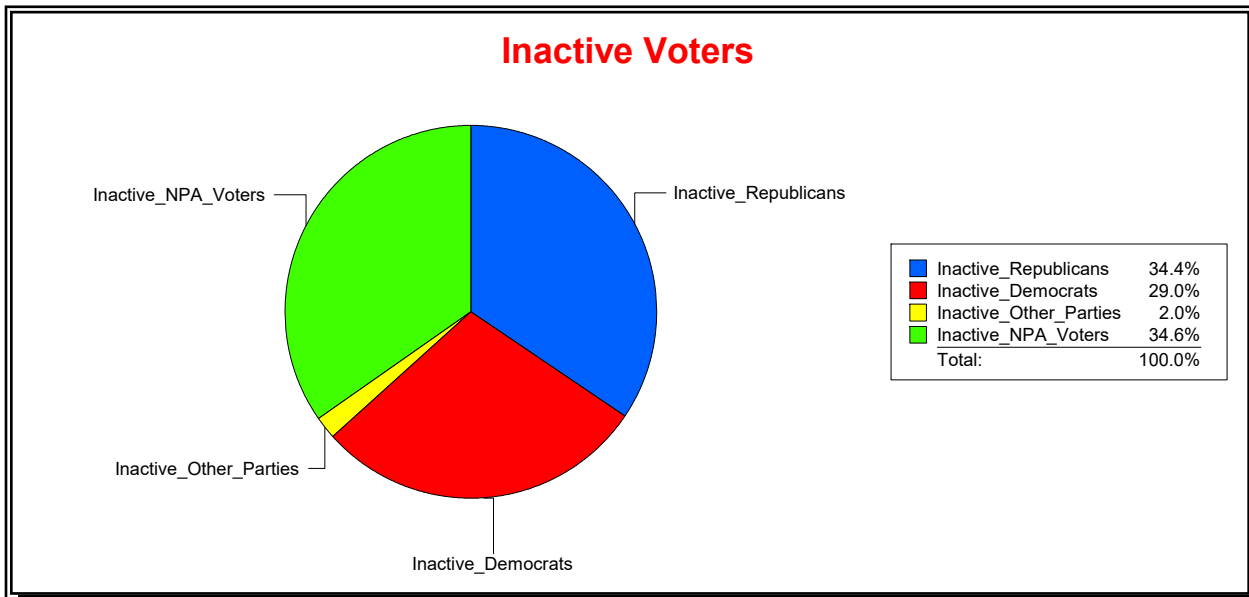

Ron Turner

Supervisor of Elections

Sarasota County, FL

Date 2/1/2024

Time 07:32 AM

Graphs of District Registration

Active Registered Voters

Inactive Voters

District	Total	Dems	Reps	NonP	Other	Total	Dems	Reps	NonP	Other
SOIL AND WATER DIST 4	68,509	18,558	32,221	16,066	1,664	10,040	2,912	3,452	3,478	198