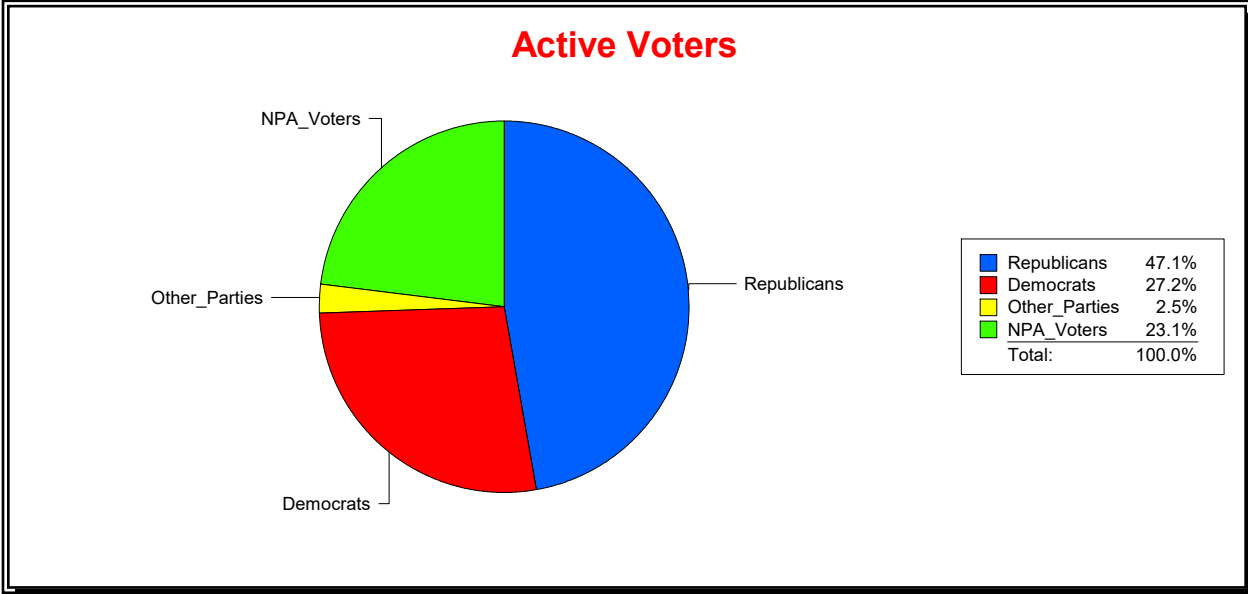

Ron Turner

Supervisor of Elections

Sarasota County, FL

Date 2/1/2024

Time 07:32 AM

Graphs of District Registration

Active Registered Voters

Inactive Voters

<u>District</u>	<u>Total</u>	<u>Dems</u>	<u>Reps</u>	<u>NonP</u>	<u>Other</u>	<u>Total</u>	<u>Dems</u>	<u>Reps</u>	<u>NonP</u>	<u>Other</u>
CNTY COMM DIST 1	63,532	17,302	29,915	14,700	1,615	10,700	3,171	3,600	3,707	222