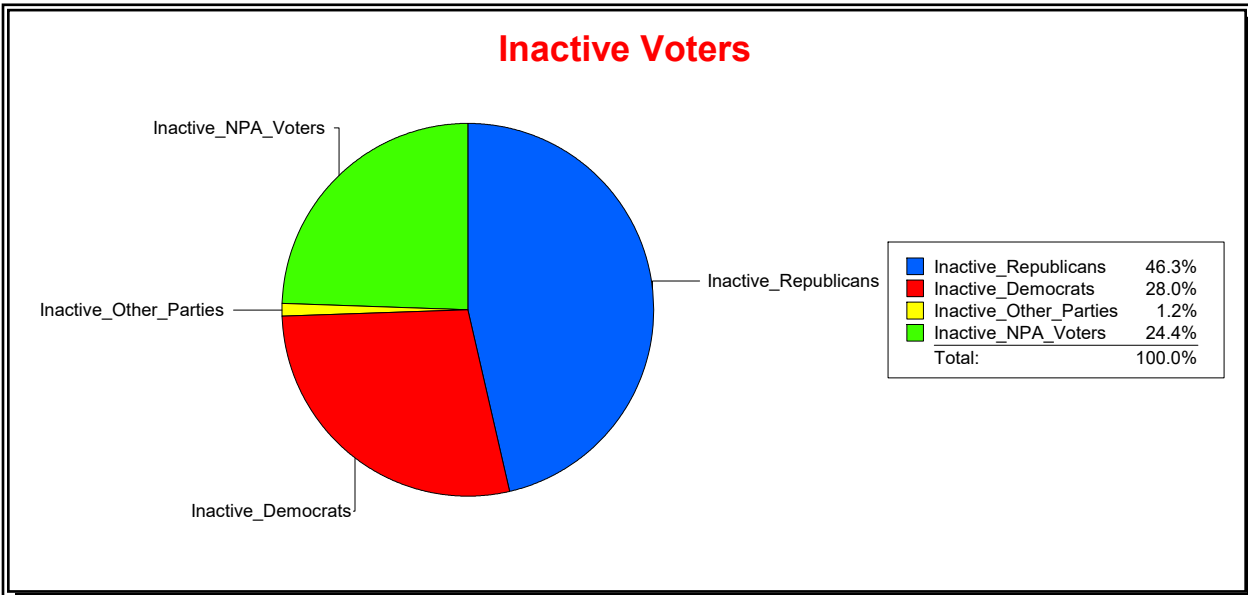

Ron Turner

Supervisor of Elections

Sarasota County, FL

Date 2/1/2024

Time 07:32 AM

Graphs of District Registration

Active Registered Voters

Inactive Voters

District	Total	Dems	Reps	NonP	Other	Total	Dems	Reps	NonP	Other
LBK DISTRICT 3	1,400	348	720	307	25	164	46	76	40	2