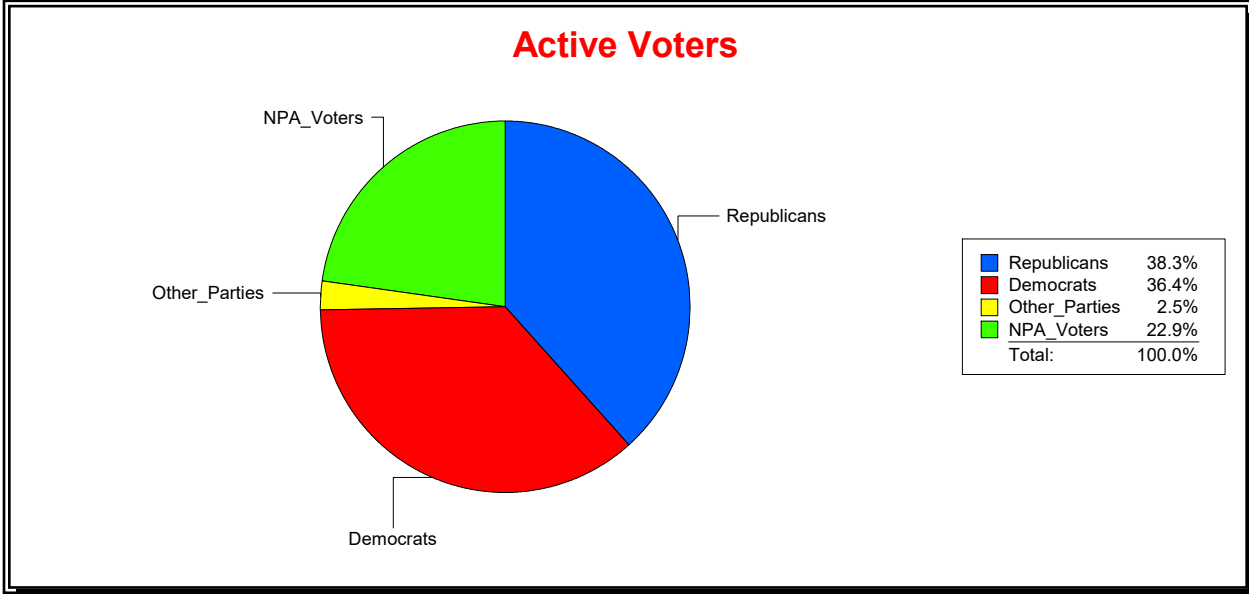

Ron Turner

Supervisor of Elections

Sarasota County, FL

Date 2/1/2024

Time 07:32 AM

Graphs of District Registration

Active Registered Voters

Inactive Voters

District	Total	Dems	Reps	NonP	Other	Total	Dems	Reps	NonP	Other
CNTY COMM DIST 2	57,395	20,870	21,959	13,140	1,426	12,644	4,847	3,455	4,118	224