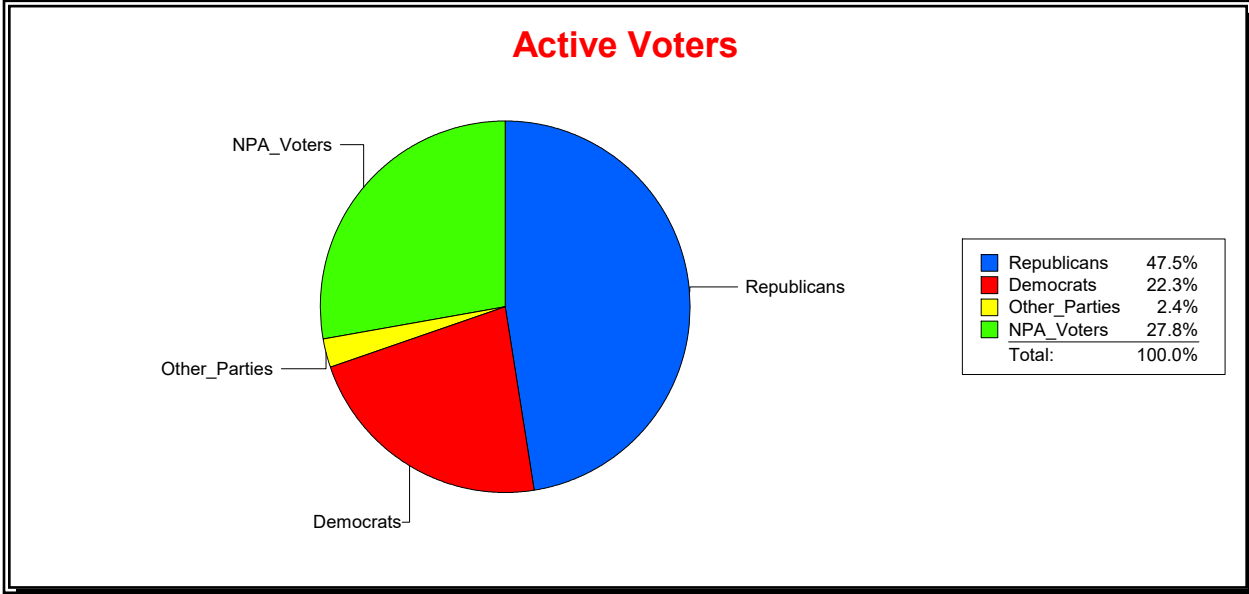

Ron Turner

Supervisor of Elections

Sarasota County, FL

Date 2/1/2024

Time 07:32 AM

Graphs of District Registration

Active Registered Voters

Inactive Voters

District	Total	Dems	Reps	NonP	Other	Total	Dems	Reps	NonP	Other
STONEYBROOK CDD	1,686	376	801	468	41	204	46	76	78	4