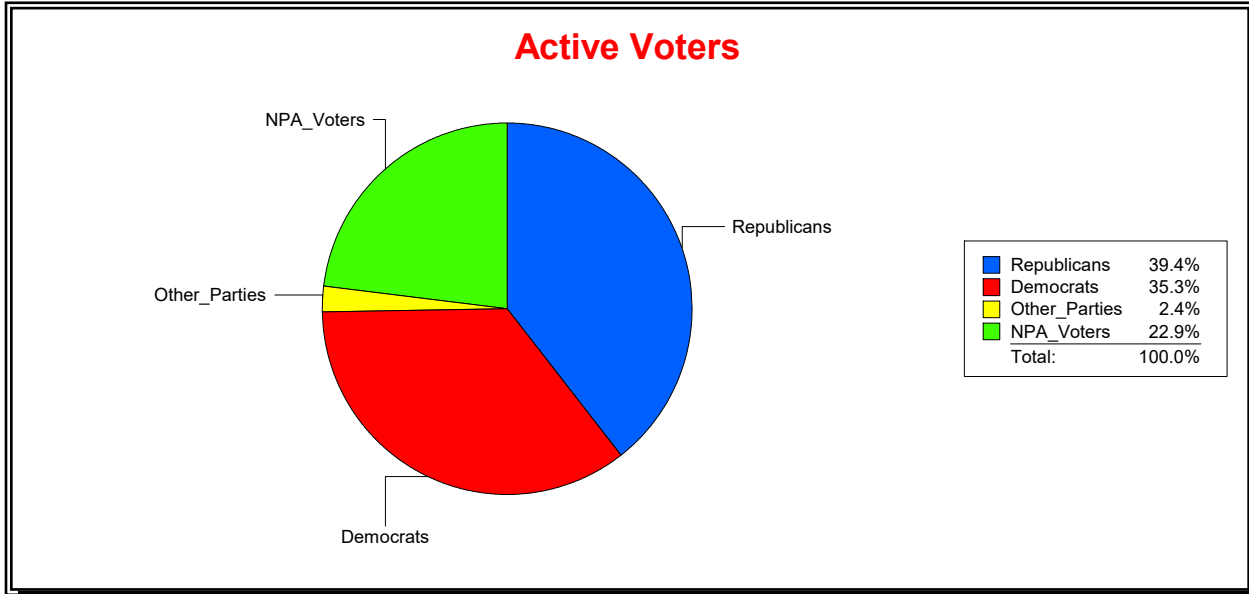

Ron Turner

Supervisor of Elections

Sarasota County, FL

Date 2/1/2024

Time 07:32 AM

Graphs of District Registration

Active Registered Voters

Inactive Voters

District	Total	Dems	Reps	NonP	Other	Total	Dems	Reps	NonP	Other
SARASOTA DIST 2	15,482	5,458	6,101	3,551	372	2,480	901	752	775	52