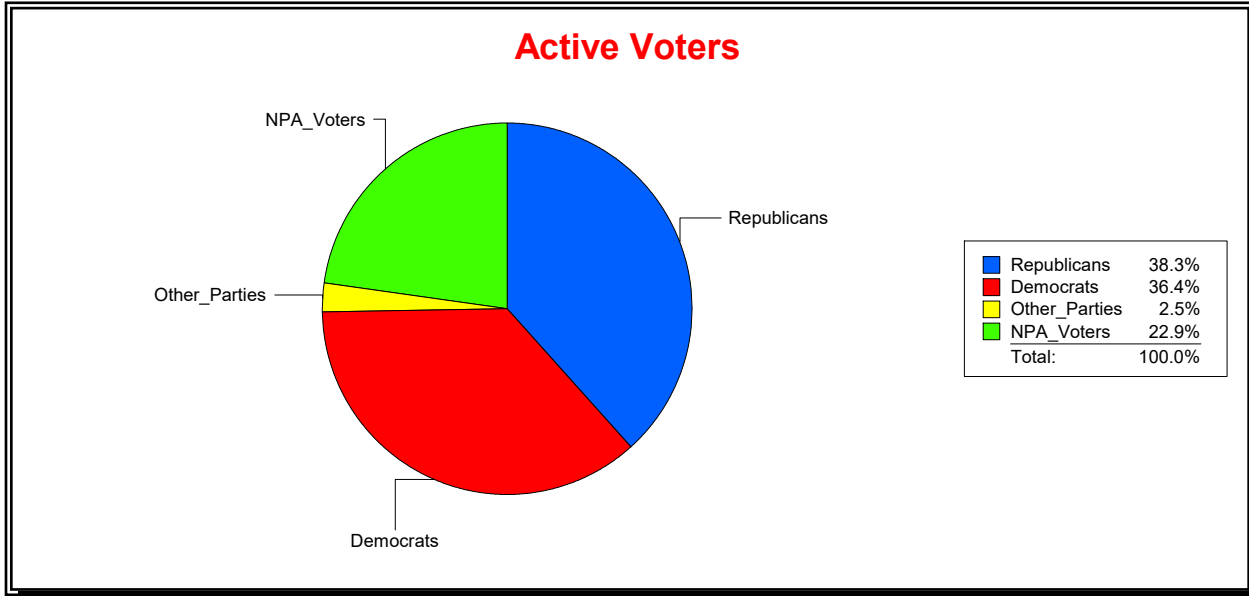

Ron Turner

Supervisor of Elections

Sarasota County, FL

Date 2/1/2024

Time 07:32 AM

Graphs of District Registration

Active Registered Voters

Inactive Voters

District	Total	Dems	Reps	NonP	Other	Total	Dems	Reps	NonP	Other
SOIL AND WATER DIST 2	57,395	20,870	21,959	13,140	1,426	12,644	4,847	3,455	4,118	224